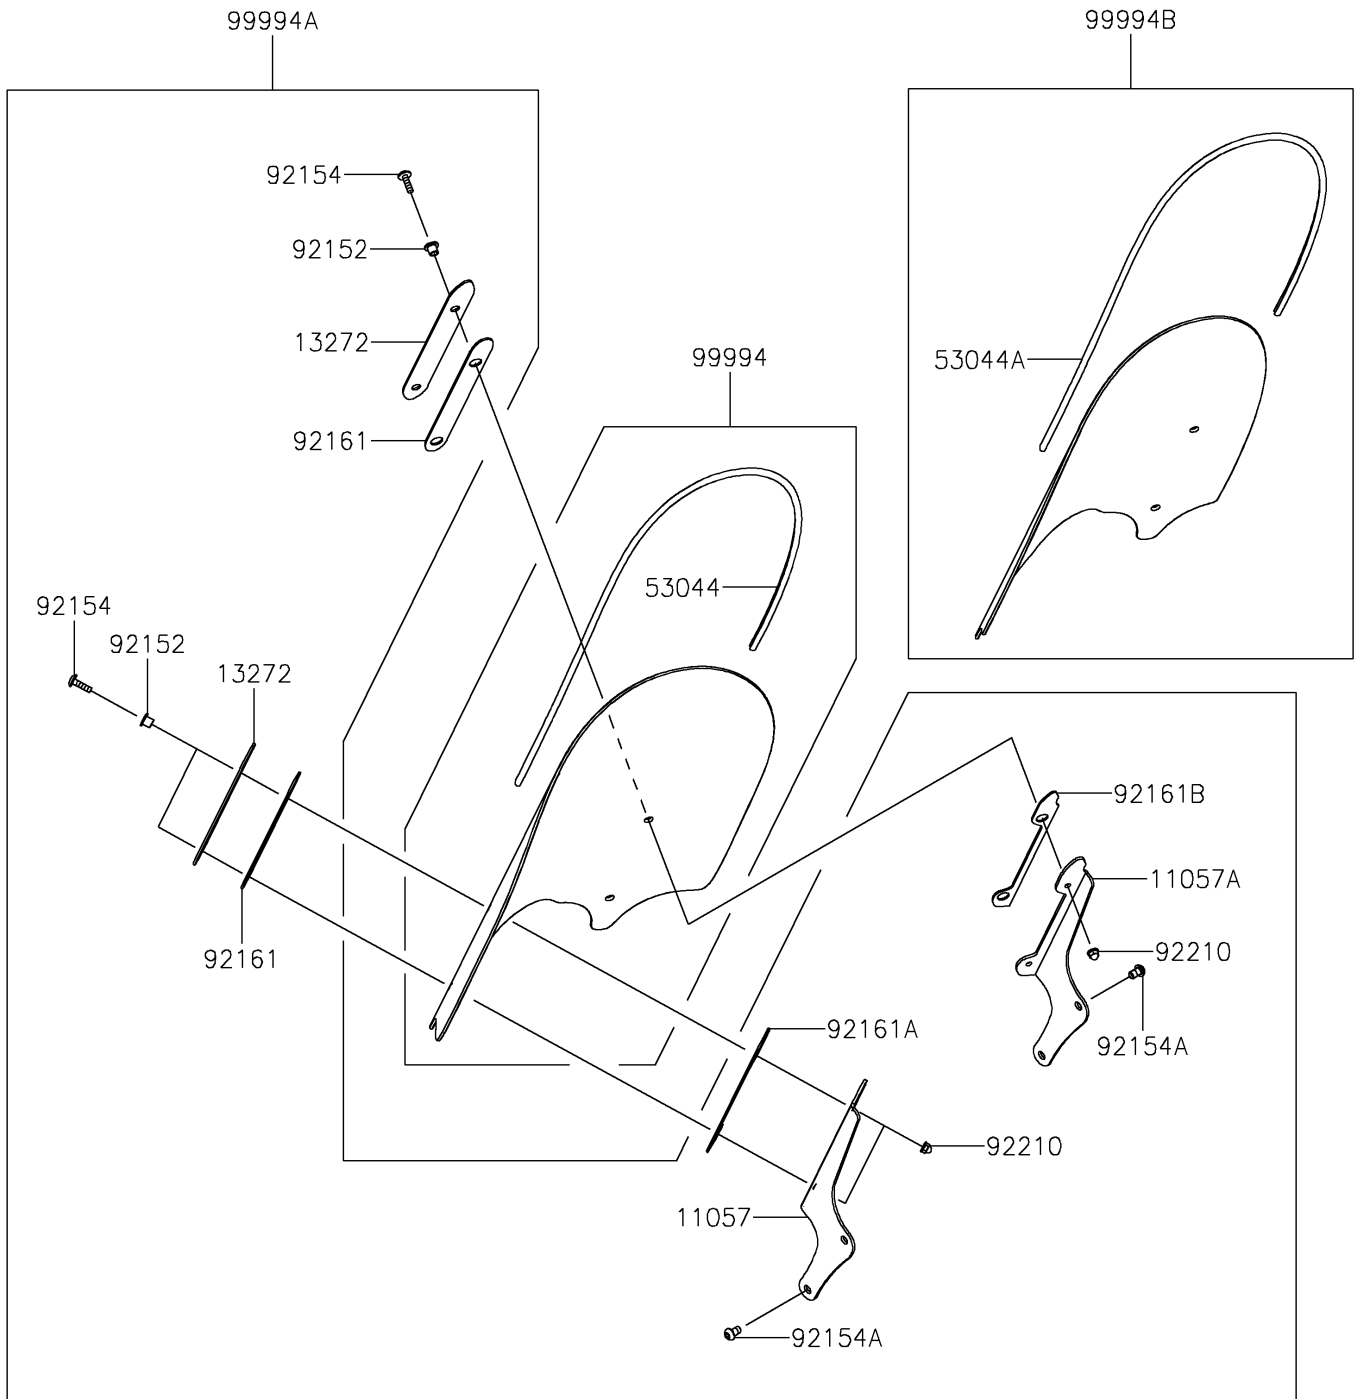

2017 Vulcan S ABS CAFE

PARTS DIAGRAM

Accessory(Windshield)

F2910L

2017 Vulcan S ABS CAFE

PARTS LIST

Accessory(Windshield)

ITEM NAME

PART NUMBER

QUANTITY
