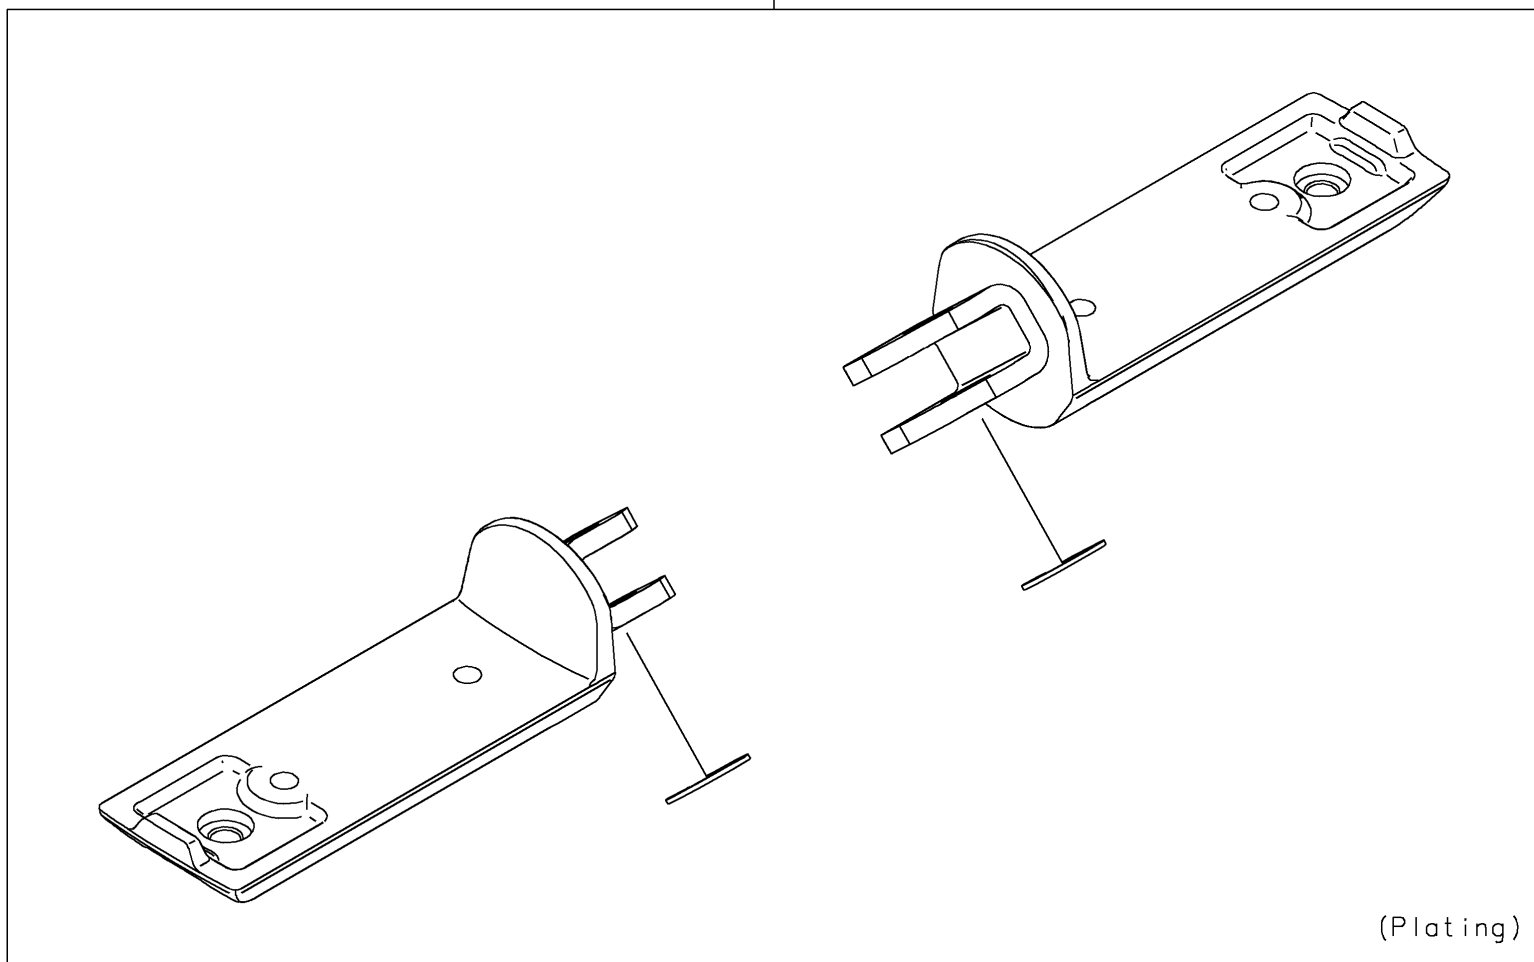

2017 Vulcan S ABS CAFE

PARTS DIAGRAM Accessory(Foot Peg)

F2910K

99994

(Plating)

2017 Vulcan S ABS CAFE

PARTS LIST

Accessory(Foot Peg)

ITEM NAME

PART NUMBER

QUANTITY
