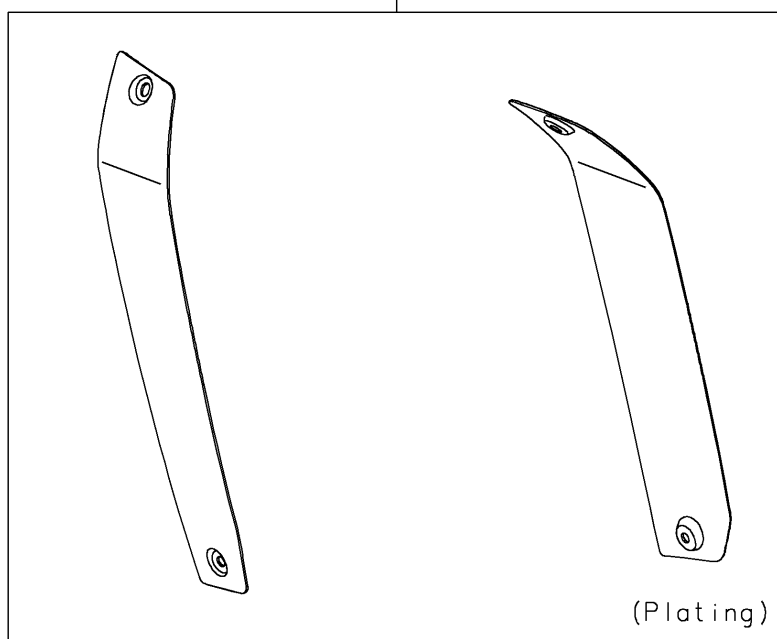

# 2017 Vulcan S ABS CAFE

## PARTS DIAGRAM

Accessory(Outer Cover)

F2910H

99994A

99994