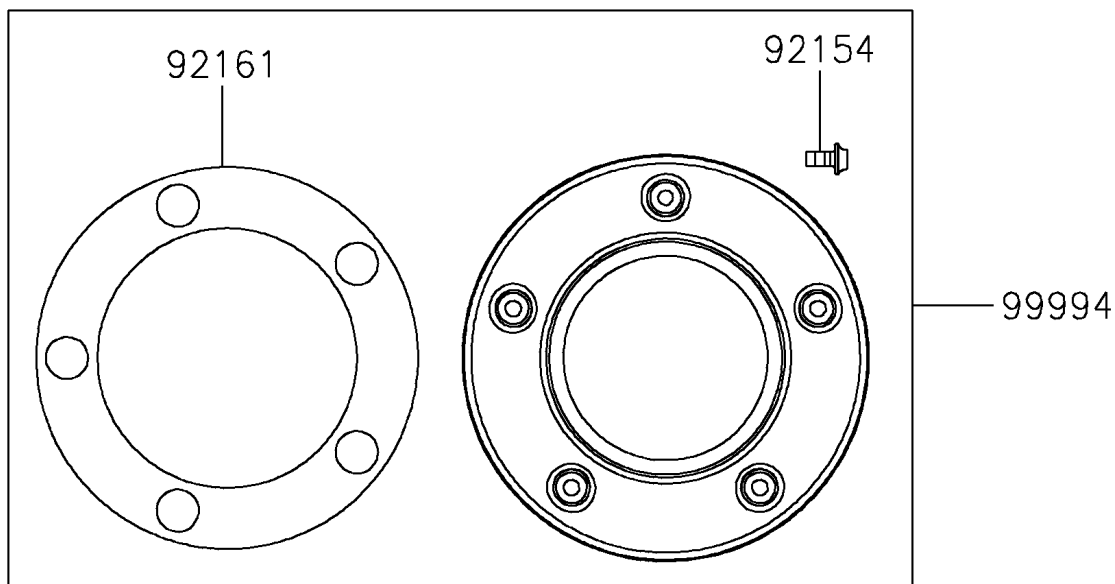

2019 VULCAN® S ABS CAFE

PARTS DIAGRAM

Accessory(Decals)

F2910G

2019 VULCAN® S ABS CAFE

PARTS LIST

Accessory(Decals)

ITEM NAME

PART NUMBER

QUANTITY
