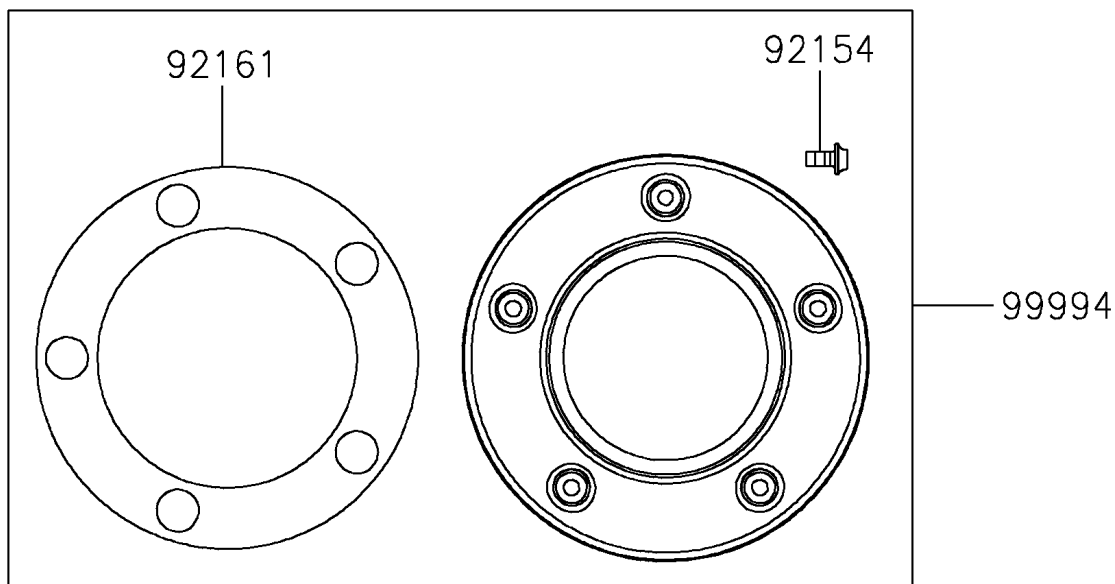

2017 Vulcan S ABS CAFE

PARTS DIAGRAM

Accessory(Decals)

F2910G

2017 Vulcan S ABS CAFE

PARTS LIST

Accessory(Decals)

ITEM NAME

PART NUMBER

QUANTITY
