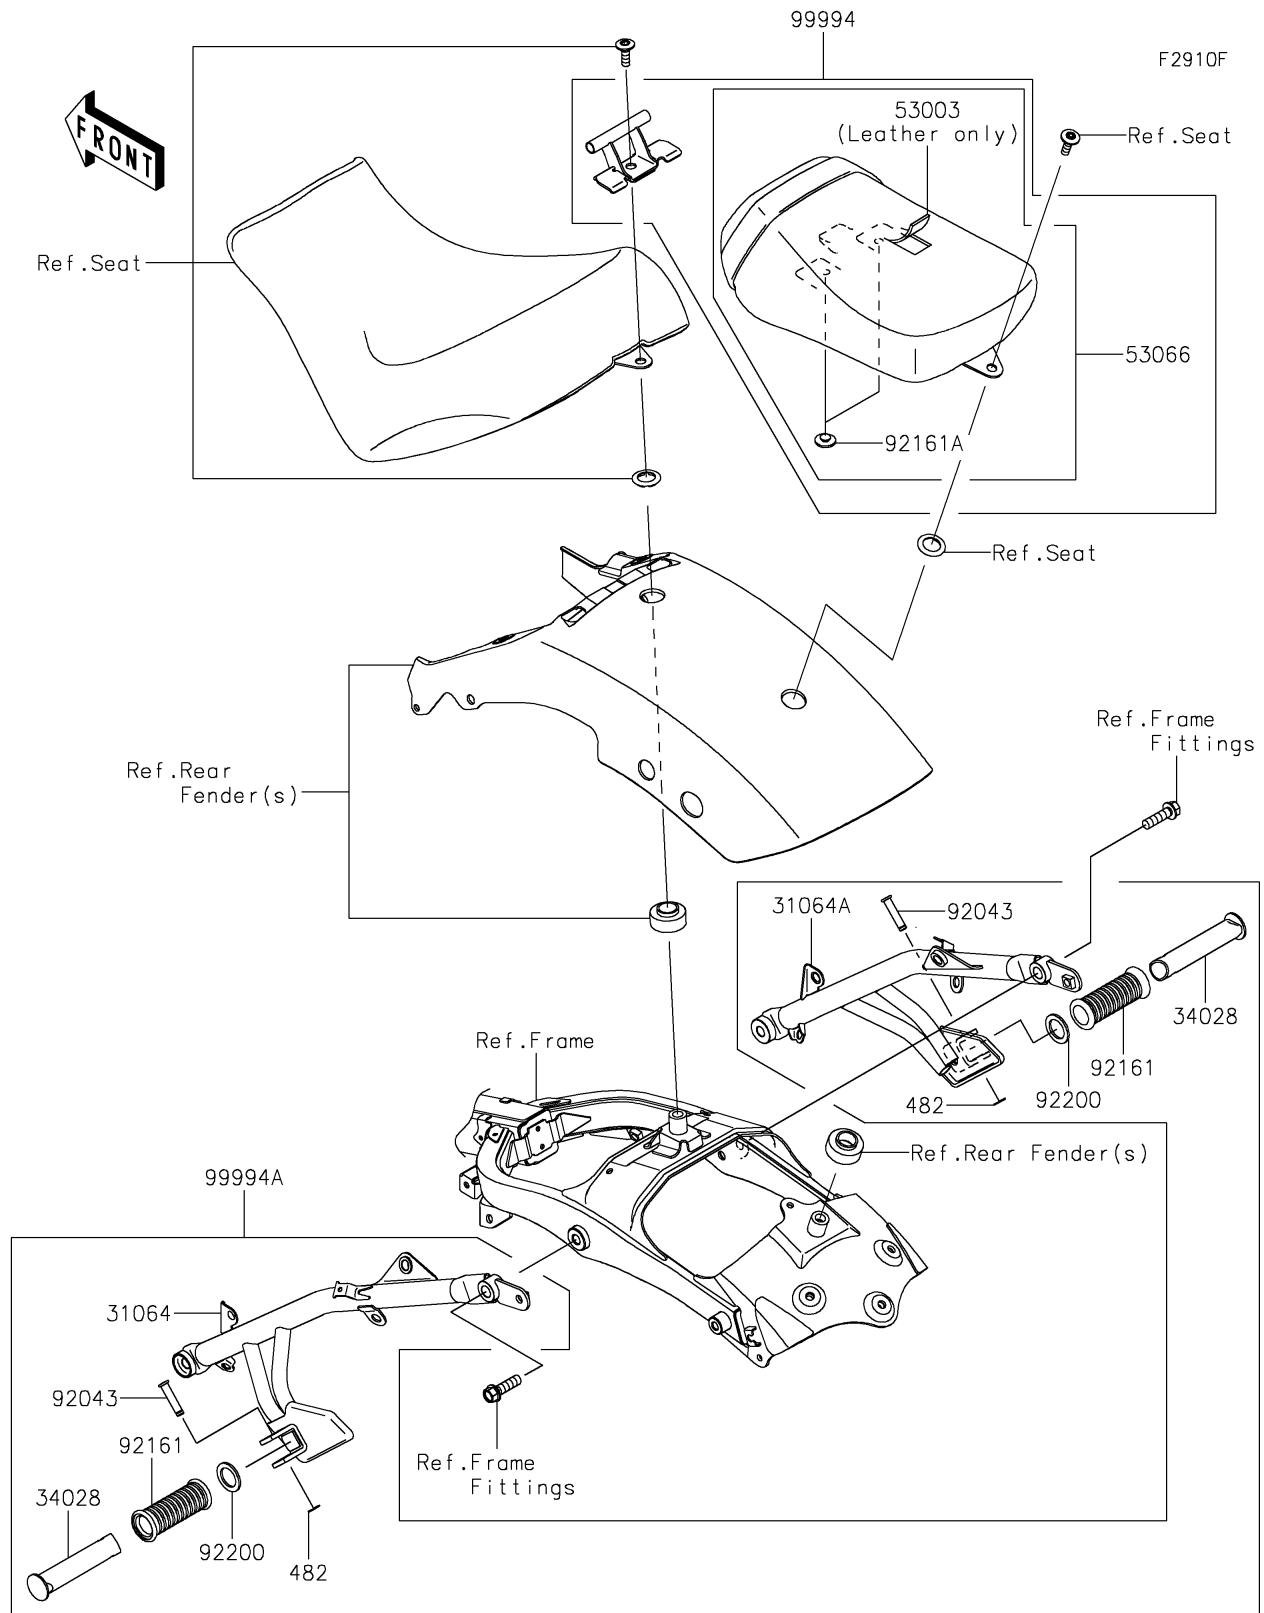

2019 VULCAN® S ABS CAFE

PARTS DIAGRAM

Accessory(Passenger Seat)

2019 VULCAN® S ABS CAFE

PARTS LIST

Accessory(Passenger Seat)

ITEM NAME

PART NUMBER

QUANTITY
