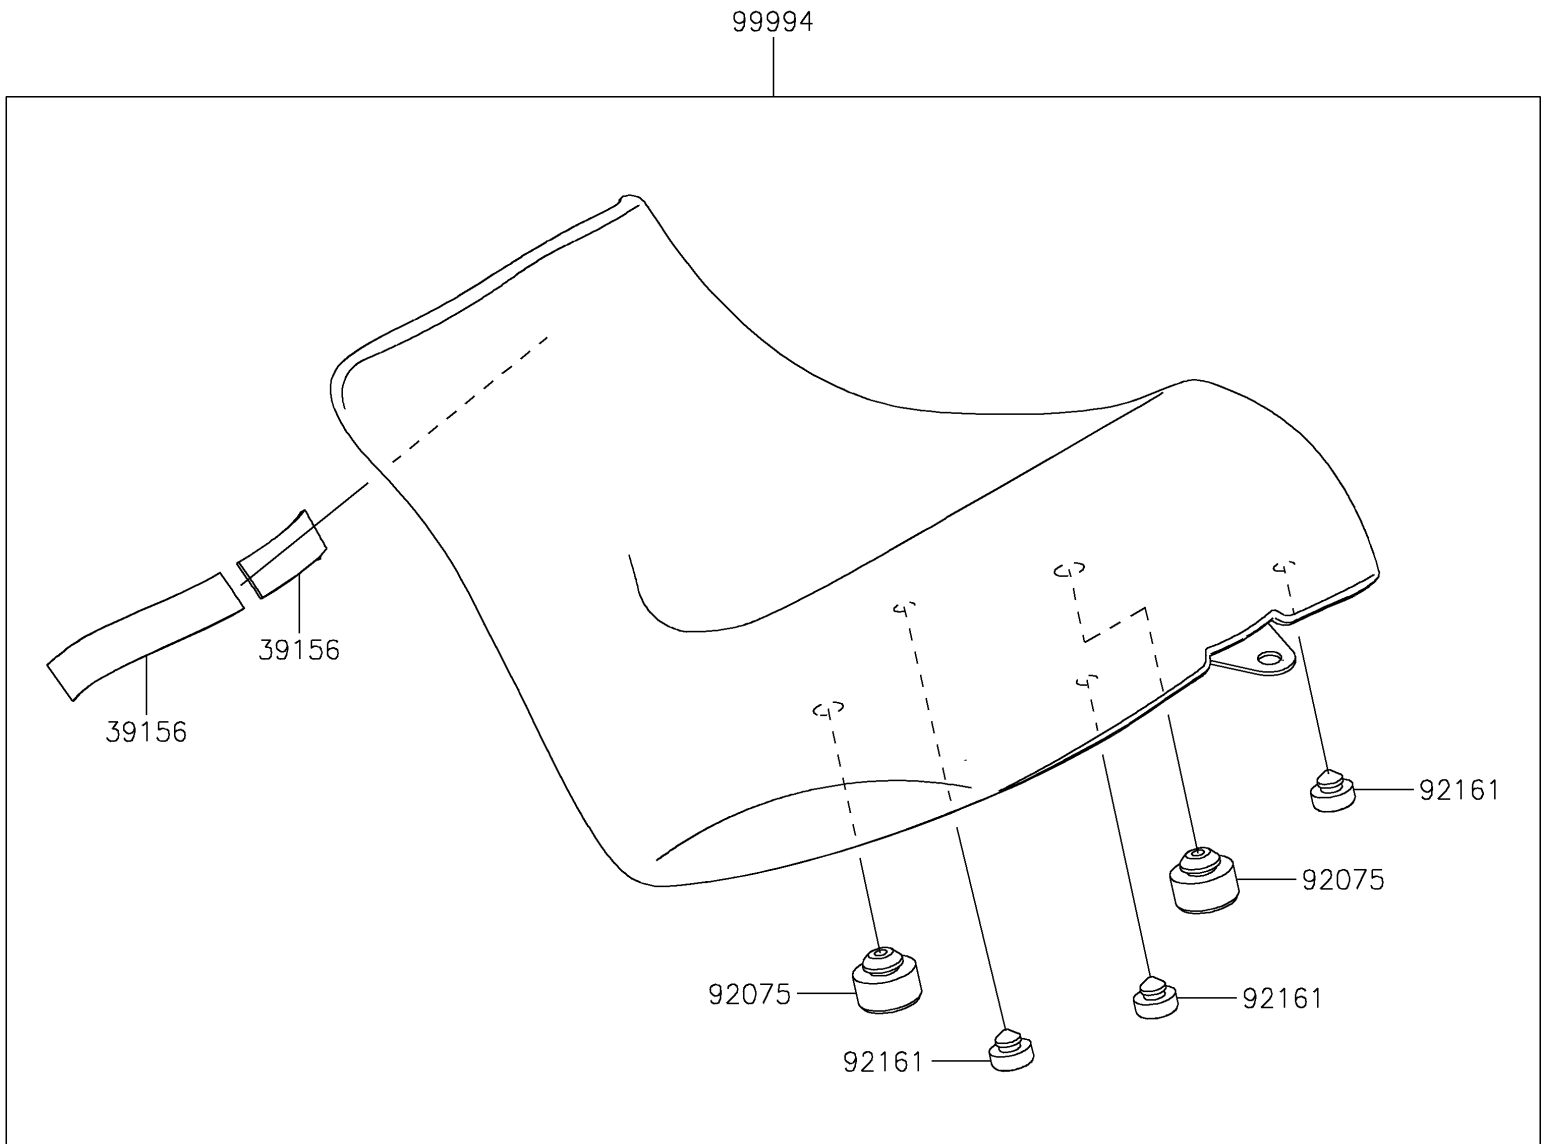

2019 VULCAN® S ABS CAFE

PARTS DIAGRAM

Accessory(Reduced Reach Seat)

F2910E

2019 VULCAN® S ABS CAFE

PARTS LIST

Accessory(Reduced Reach Seat)

ITEM NAME

PART NUMBER

QUANTITY
