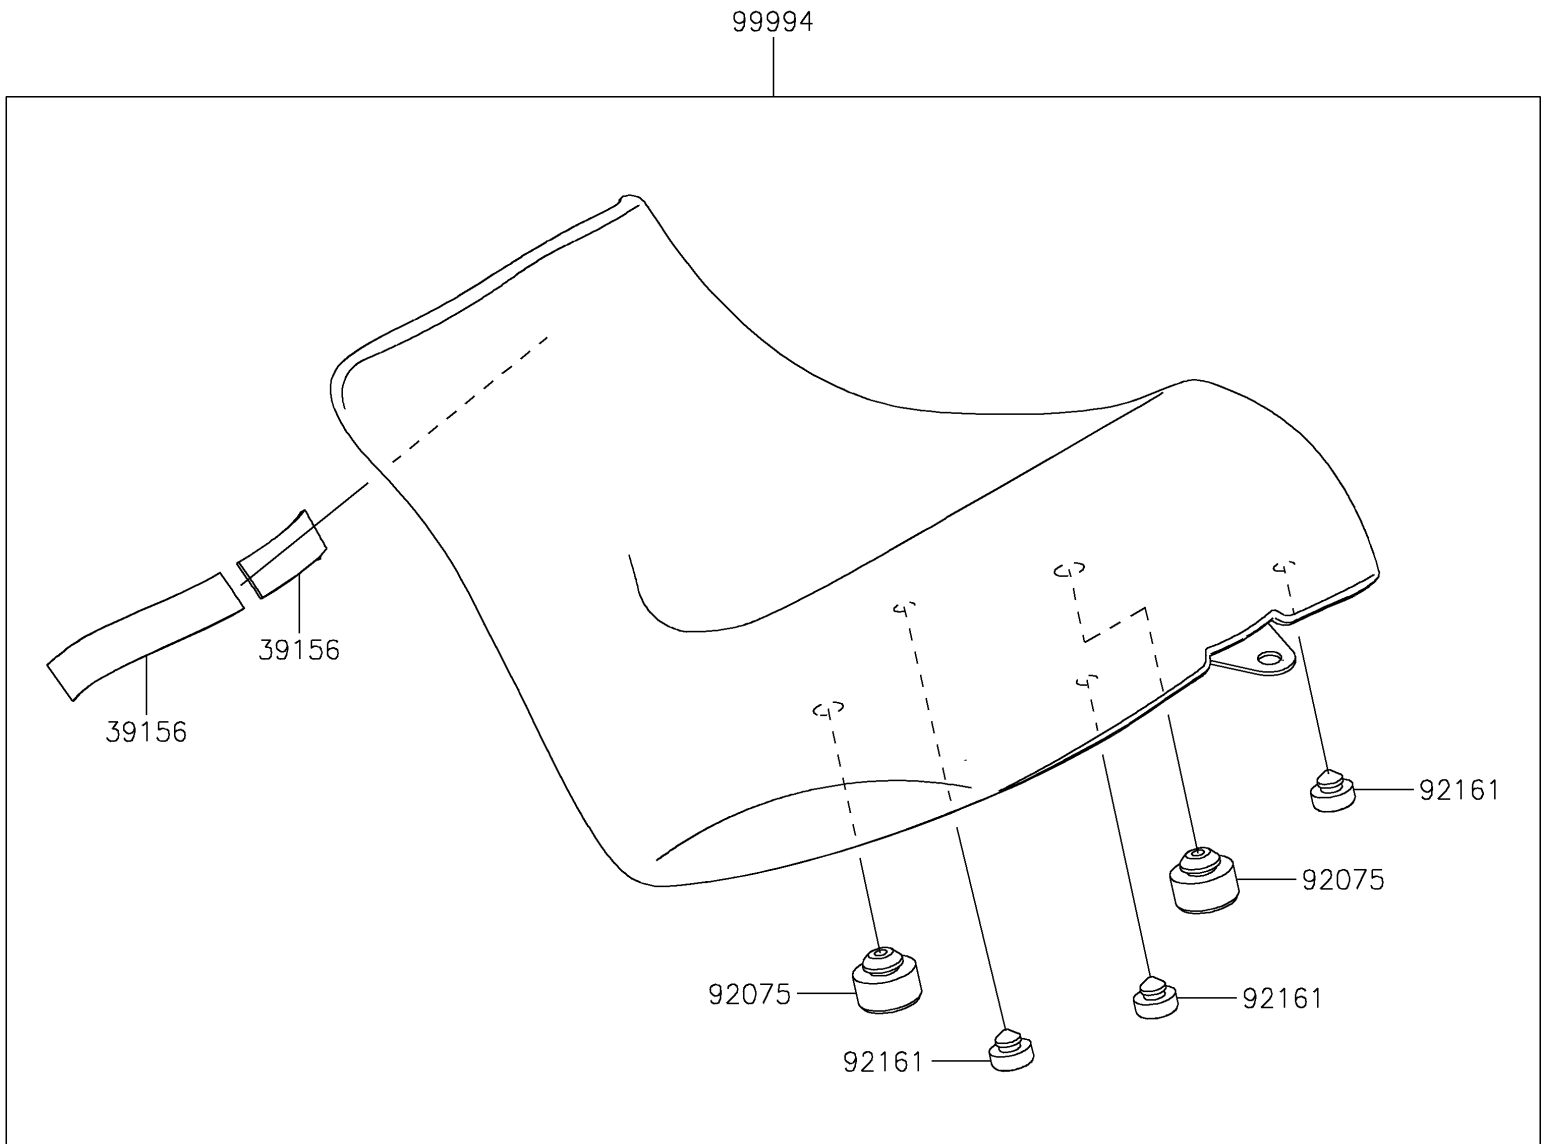

2017 Vulcan S ABS CAFE

PARTS DIAGRAM

Accessory(Reduced Reach Seat)

F2910E

2017 Vulcan S ABS CAFE

PARTS LIST

Accessory(Reduced Reach Seat)

ITEM NAME

PART NUMBER

QUANTITY
