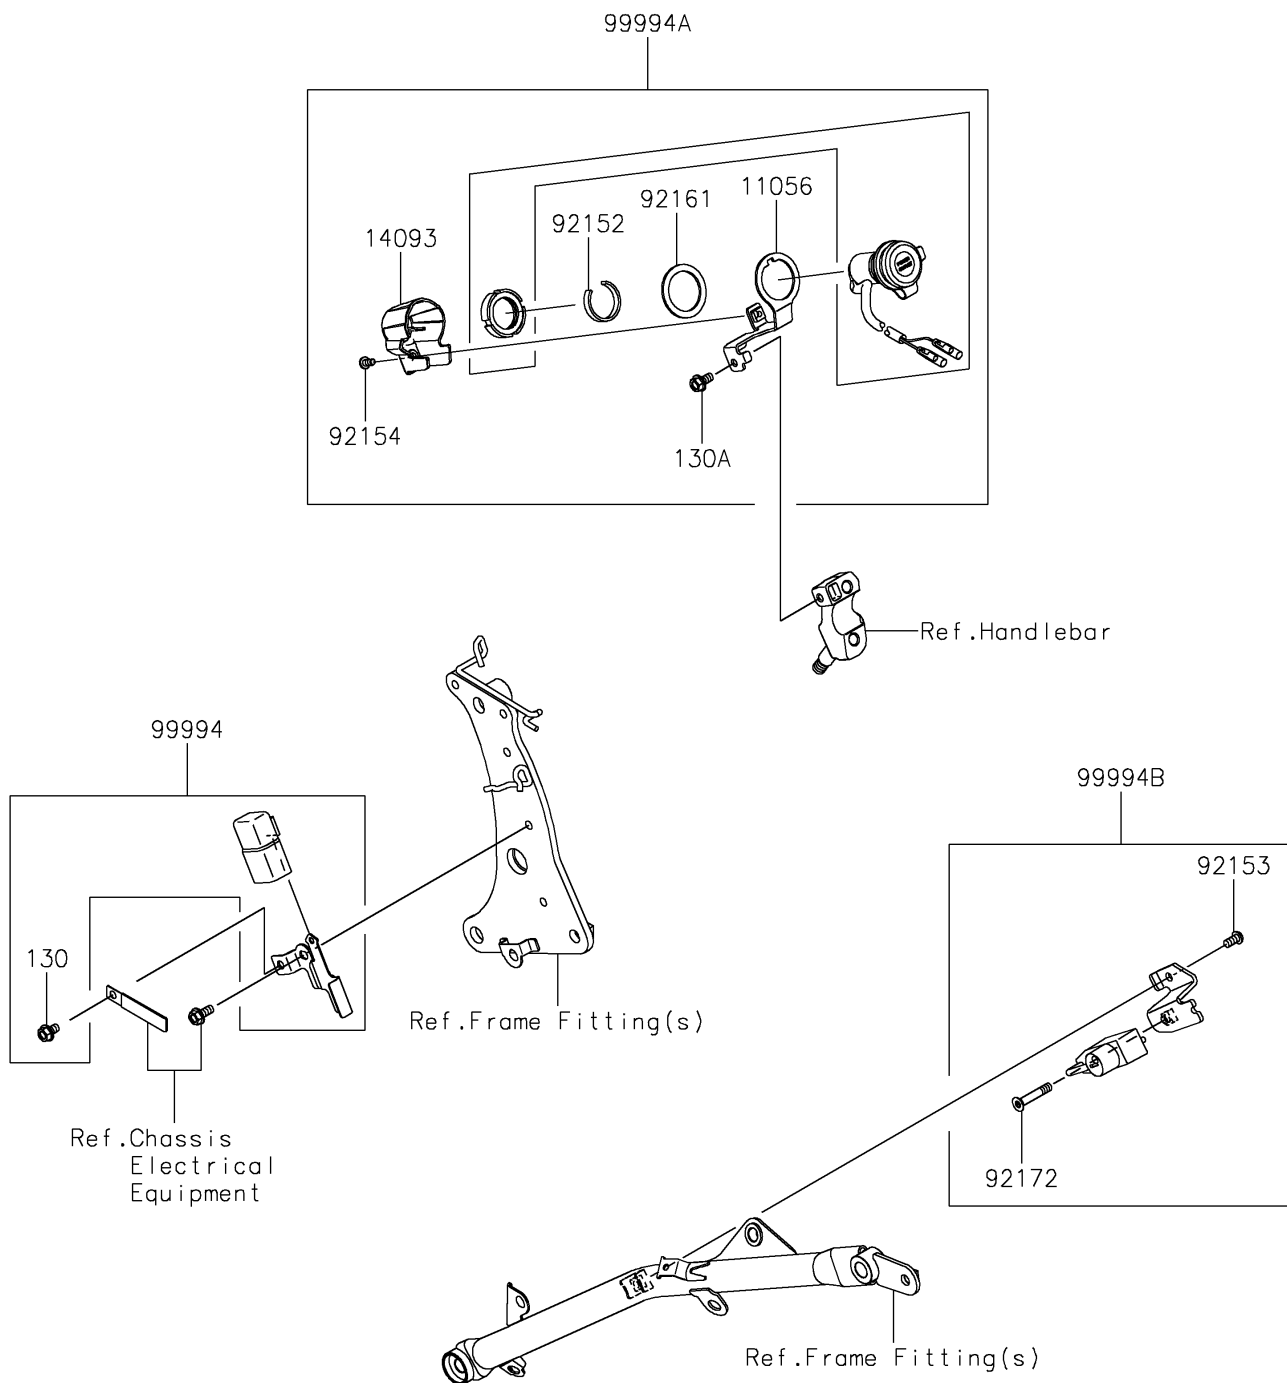

2017 Vulcan S ABS CAFE

PARTS DIAGRAM

Accessory(Helmet Lock etc.)

F2910C

2017 Vulcan S ABS CAFE

PARTS LIST

Accessory(Helmet Lock etc.)

ITEM NAME

PART NUMBER

QUANTITY
