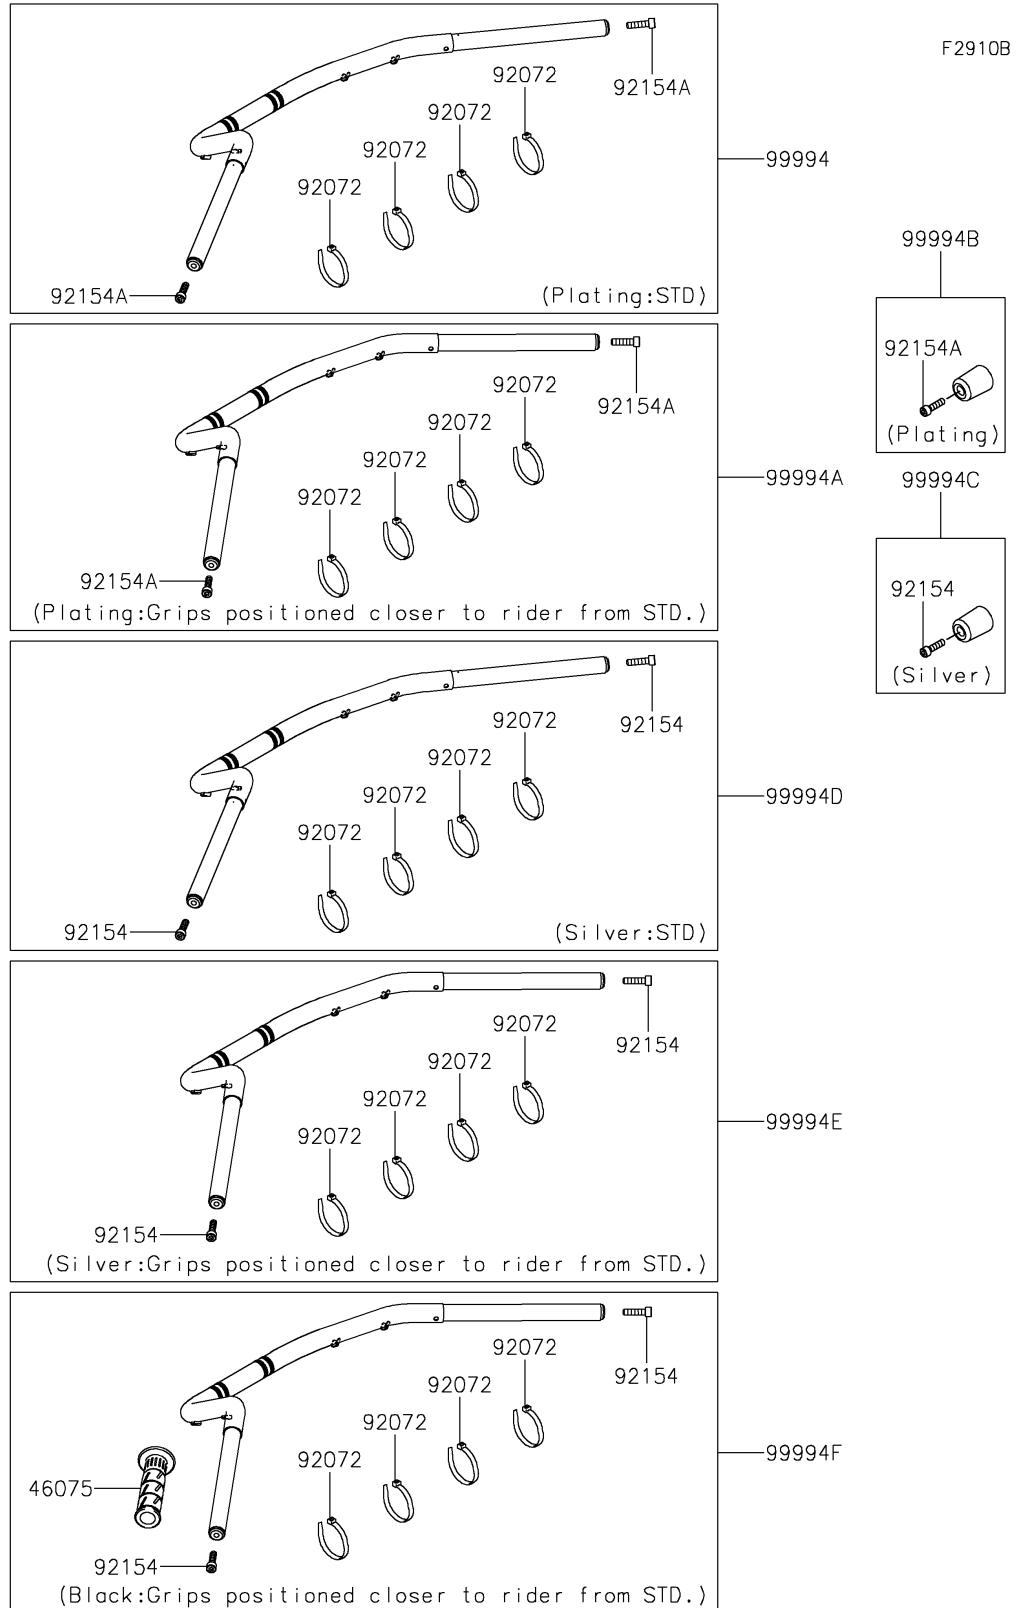

2017 Vulcan S ABS CAFE

PARTS DIAGRAM

Accessory(Handlebar)

2017 Vulcan S ABS CAFE

PARTS LIST

Accessory(Handlebar)

ITEM NAME

PART NUMBER

QUANTITY
