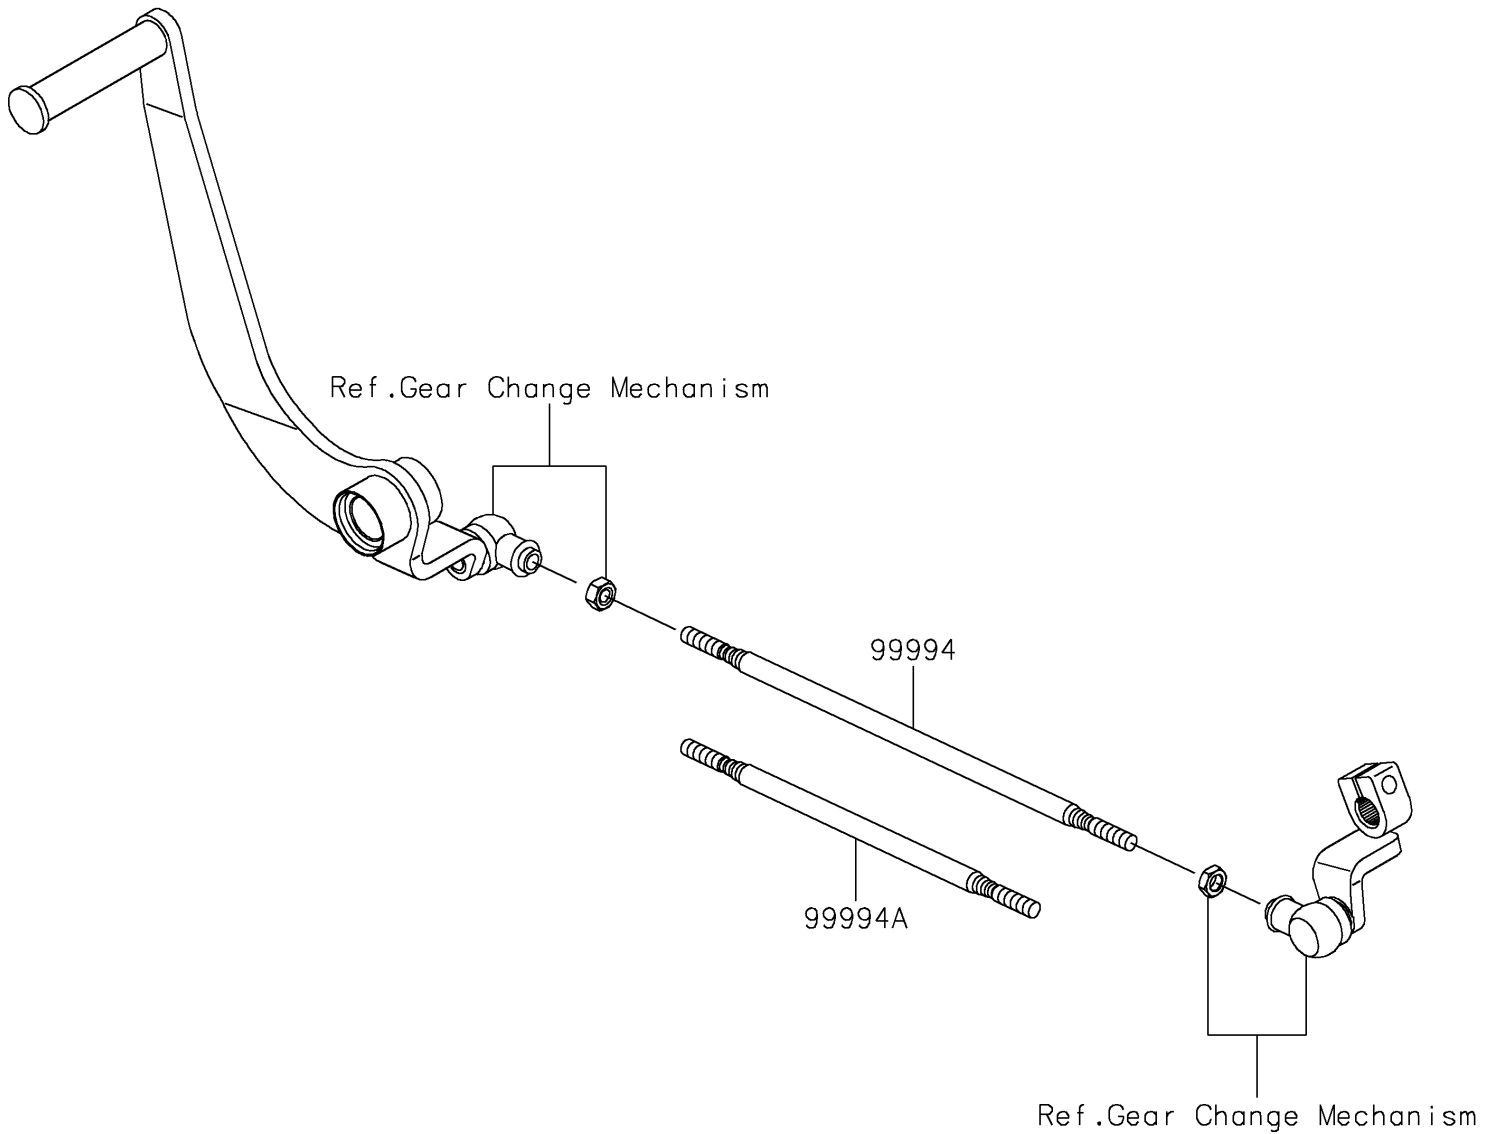

2017 Vulcan S ABS CAFE

PARTS DIAGRAM

Accessory(Tie Rod)

F2910A

2017 Vulcan S ABS CAFE

PARTS LIST

Accessory(Tie Rod)

ITEM NAME

PART NUMBER

QUANTITY
