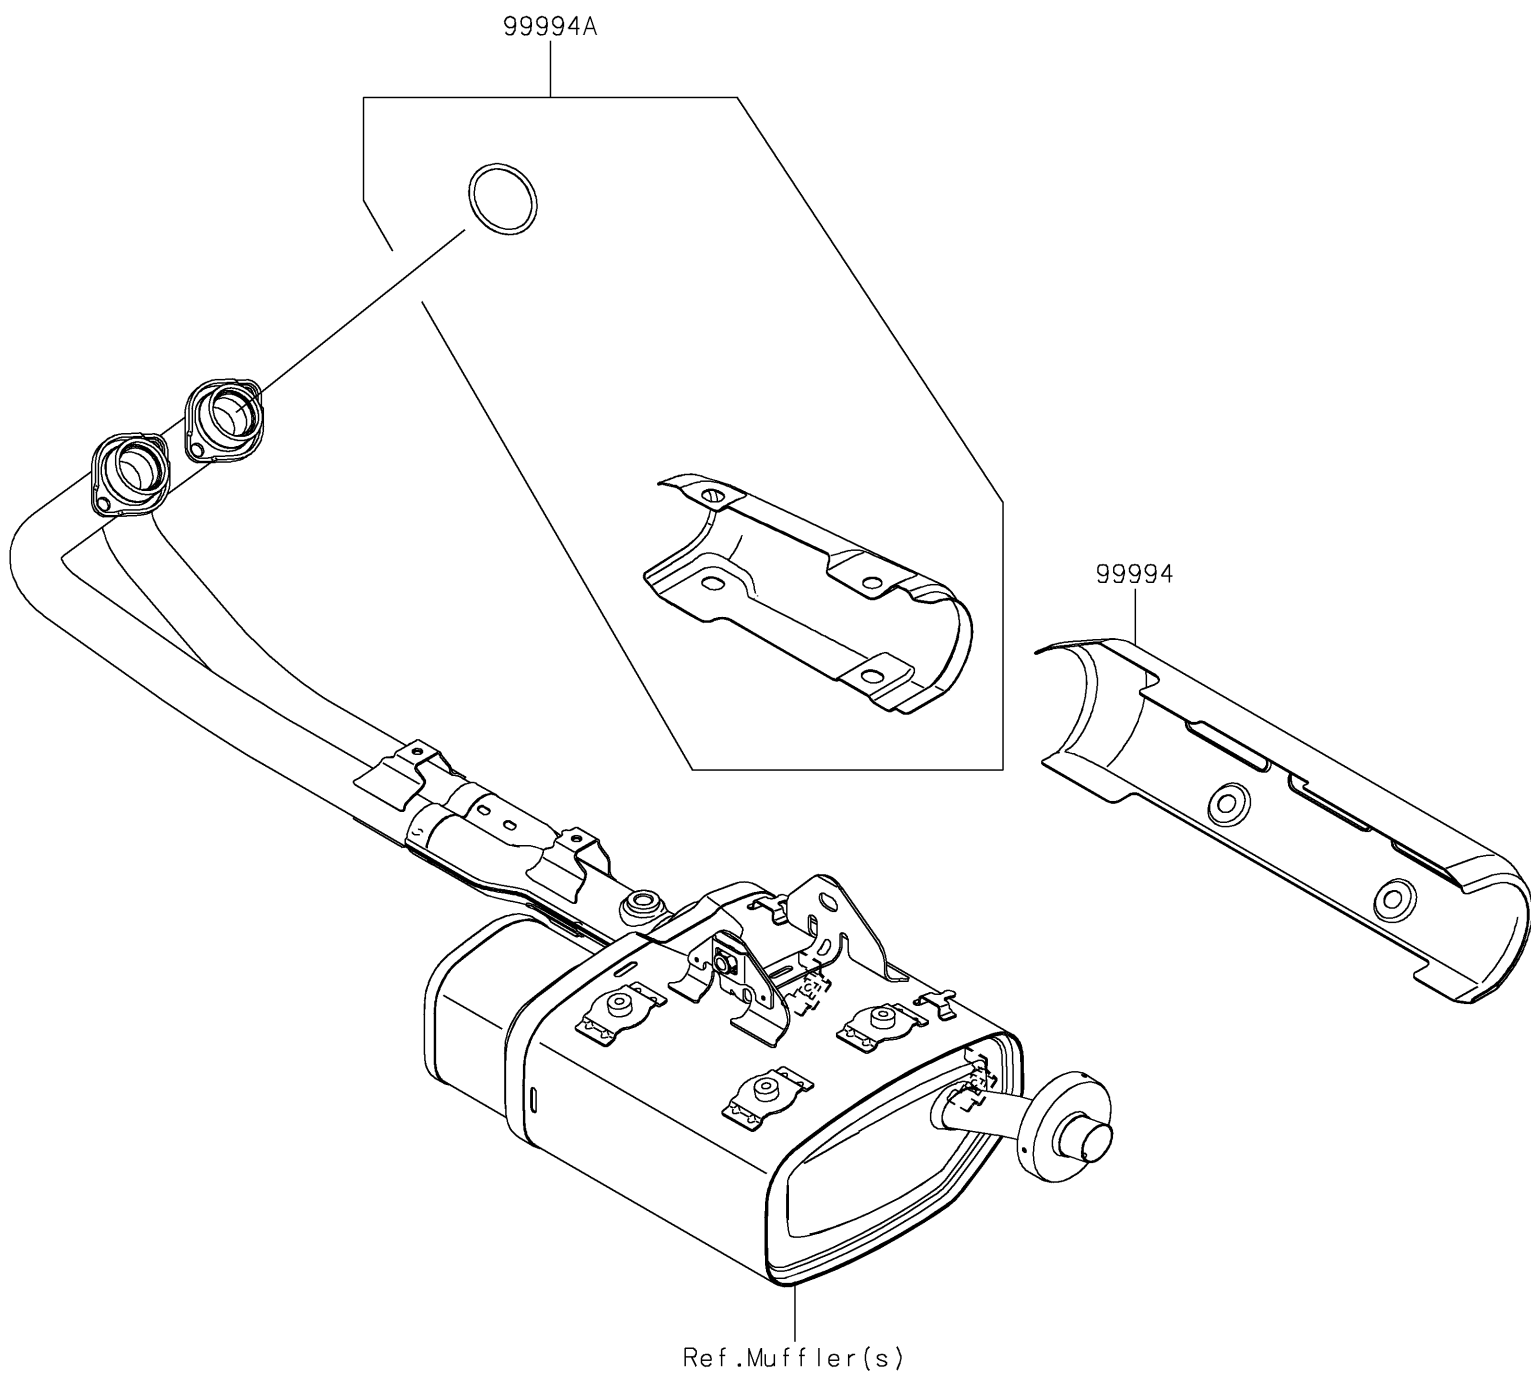

2019 VULCAN® S ABS CAFE

PARTS DIAGRAM

Accessory(Muffler Cover)

F2910

2019 VULCAN[®] S ABS CAFE

PARTS LIST

Accessory(Muffler Cover)

ITEM NAME

PART NUMBER

QUANTITY
