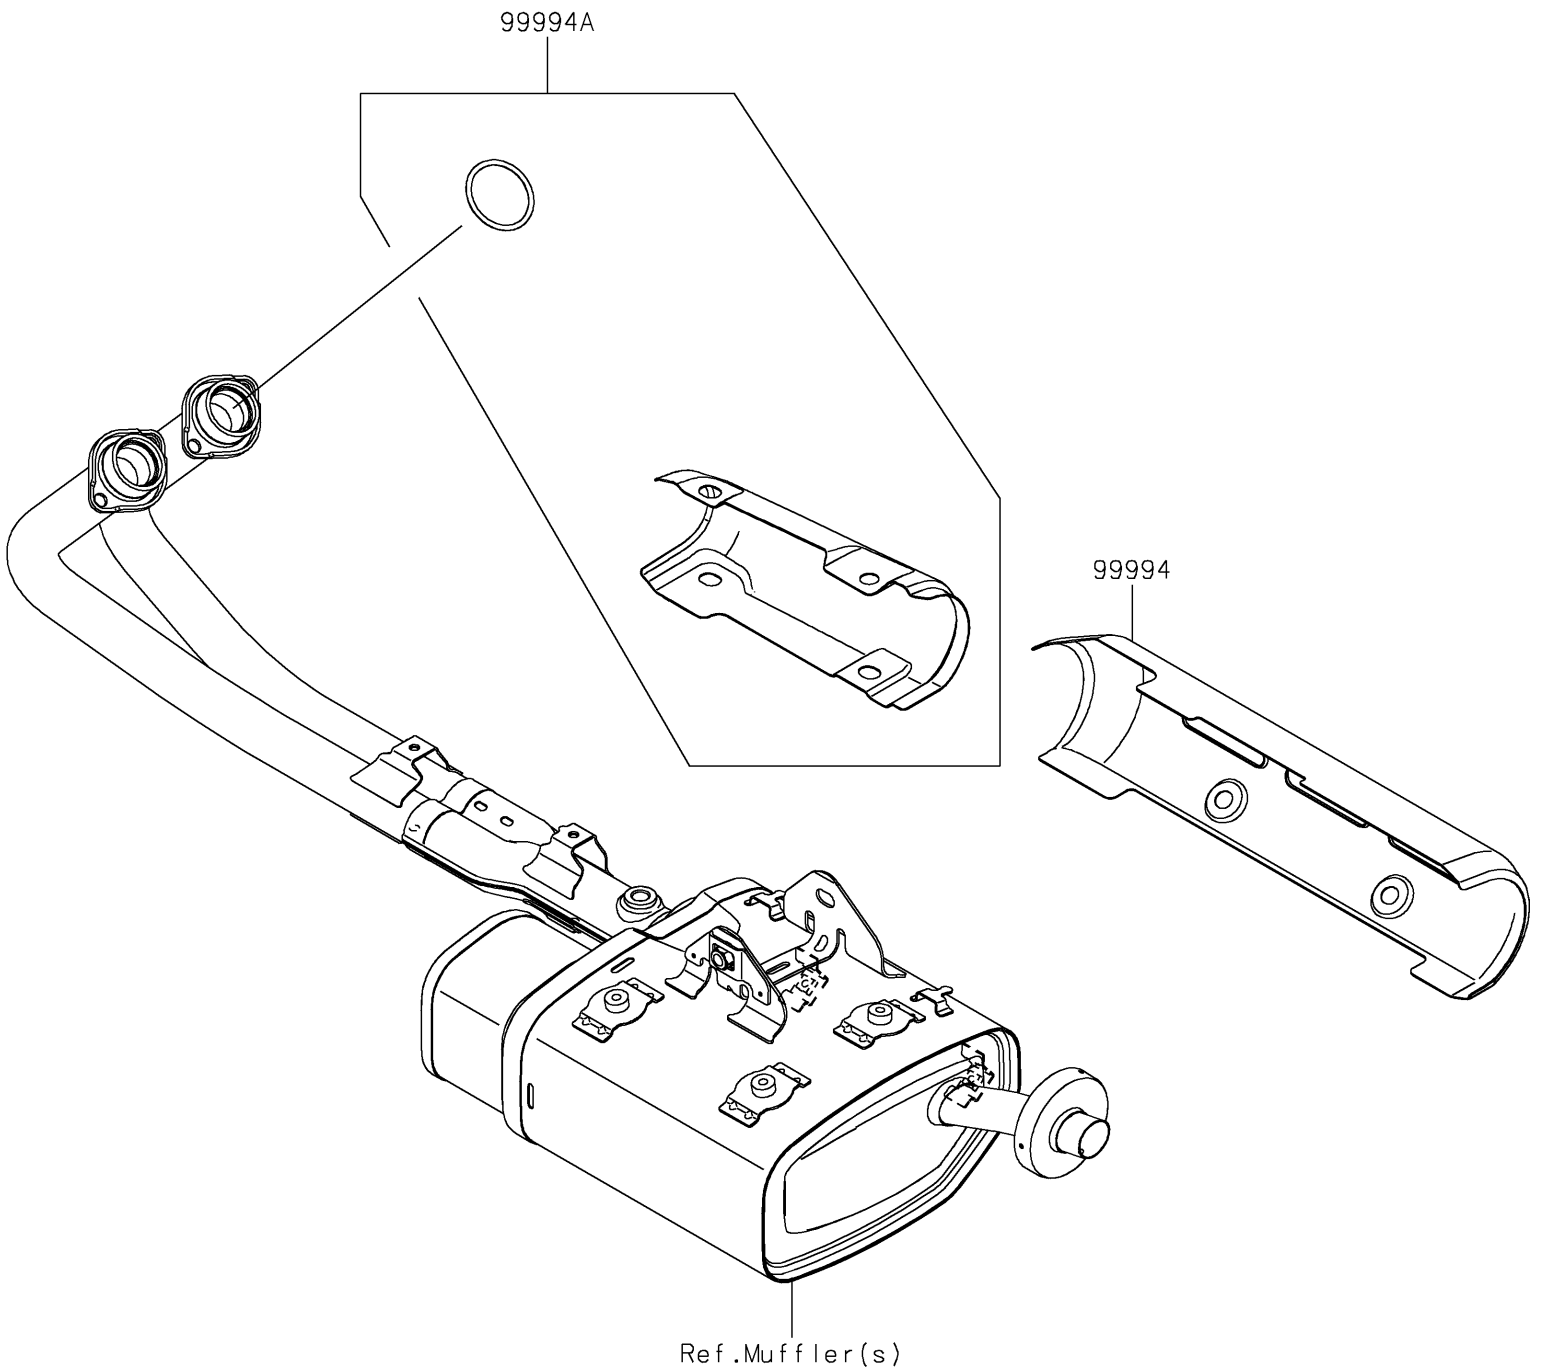

2017 Vulcan S ABS CAFE

PARTS DIAGRAM

Accessory(Muffler Cover)

F2910

2017 Vulcan S ABS CAFE

PARTS LIST

Accessory(Muffler Cover)

ITEM NAME

PART NUMBER

QUANTITY
