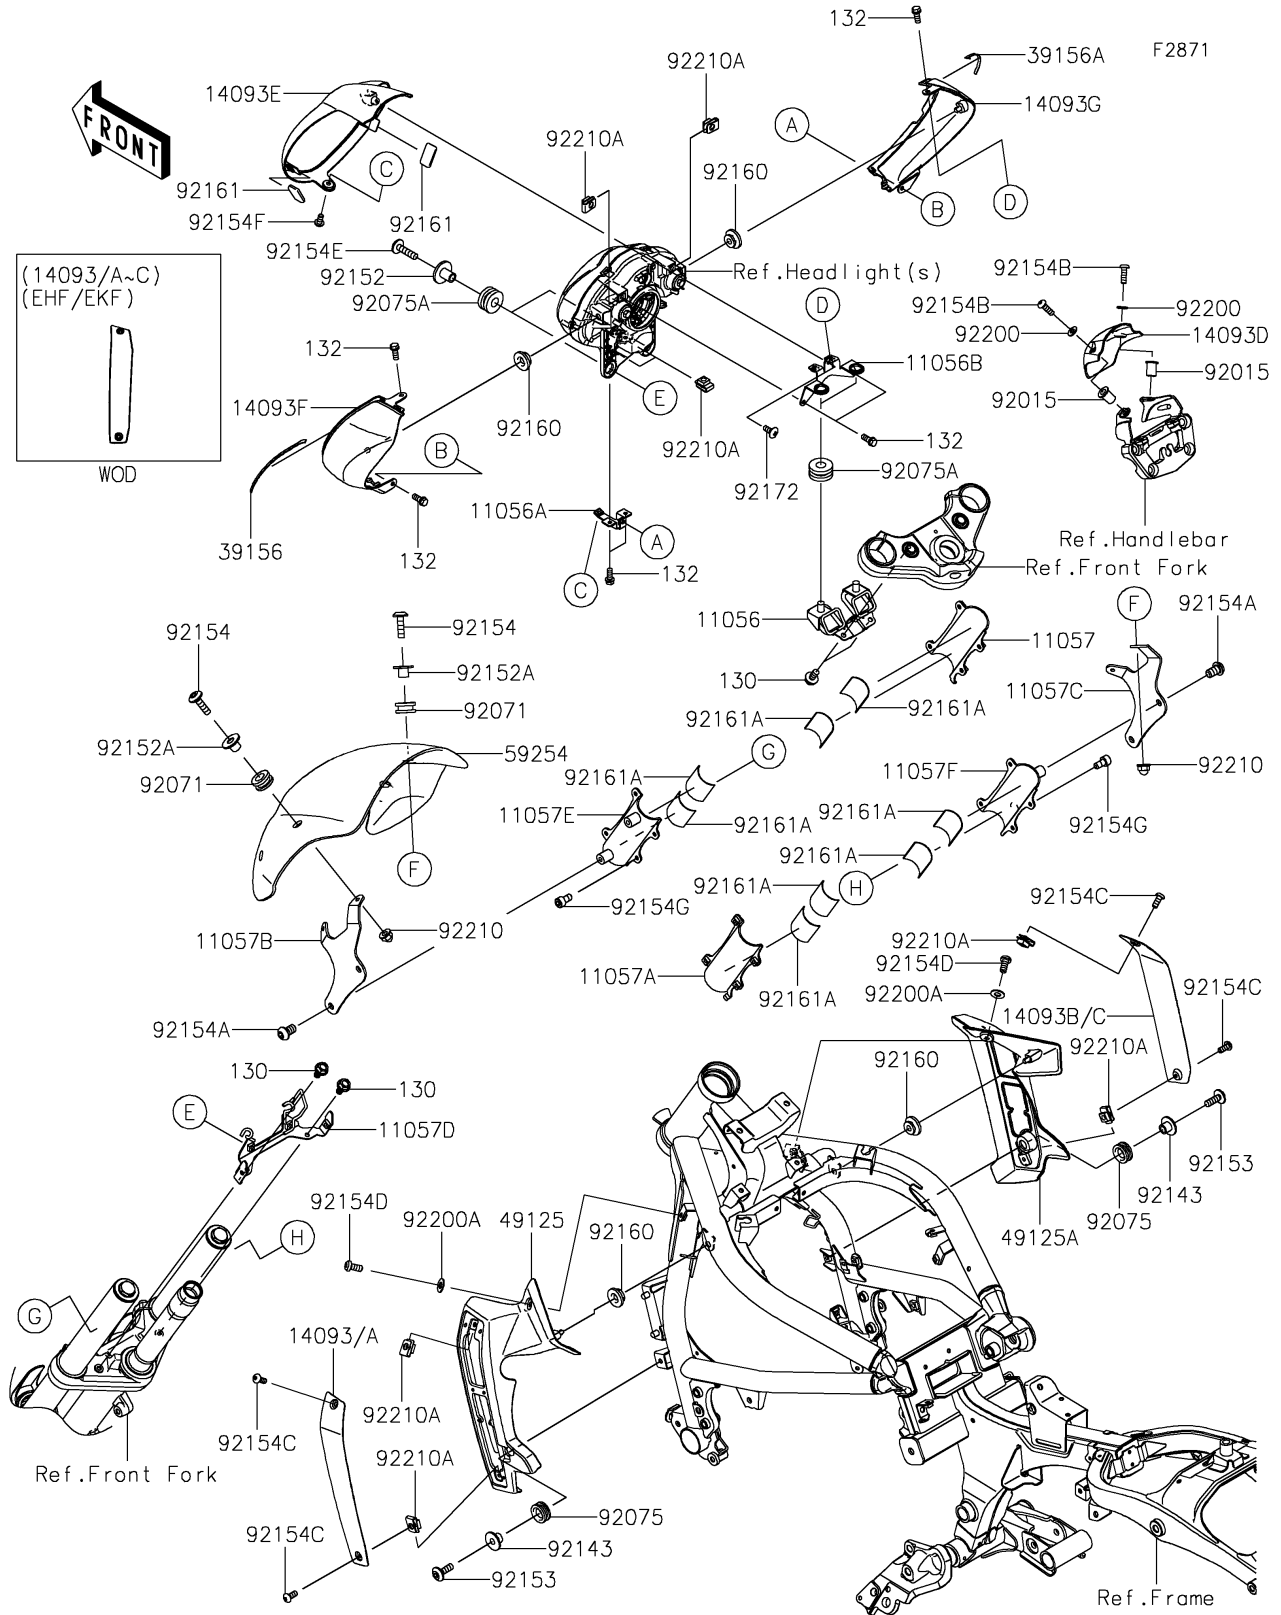

2017 Vulcan S ABS CAFE

PARTS DIAGRAM

Cowling

2017 Vulcan S ABS CAFE

PARTS LIST

Cowling

ITEM NAME

PART NUMBER

QUANTITY
