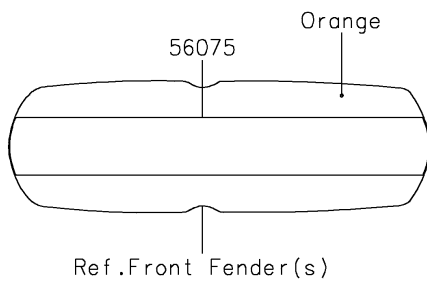

2019 VULCAN® S ABS CAFE

PARTS DIAGRAM

Decals(Orange/Black)(EKF)

F2861C

2019 VULCAN[®] S ABS CAFE

PARTS LIST

Decals(Orange/Black)(EKF)

ITEM NAME

PART NUMBER

QUANTITY
