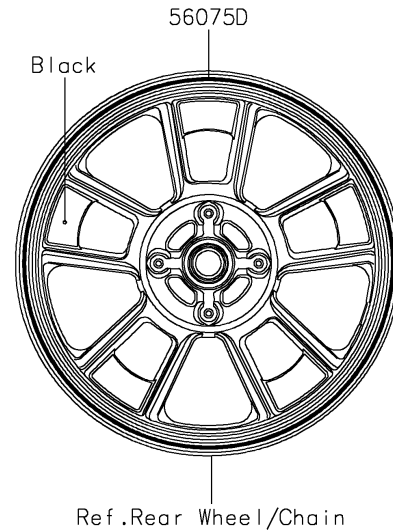

2019 VULCAN® S ABS CAFE

PARTS DIAGRAM

Decals(Orange/Black)(EKF)

F2861C

2019 VULCAN[®] S ABS CAFE

PARTS LIST

Decals(Orange/Black)(EKF)

ITEM NAME

PART NUMBER

QUANTITY
