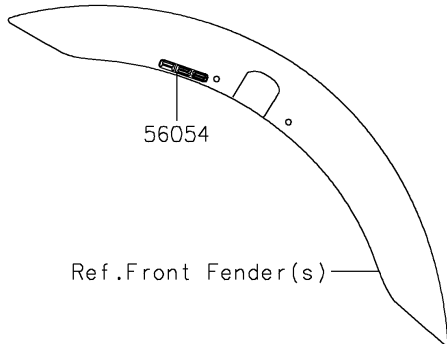

2019 VULCAN® S ABS CAFE

PARTS DIAGRAM

Decals(Orange/Black)(EKF)

F2861C

2019 VULCAN[®] S ABS CAFE

PARTS LIST

Decals(Orange/Black)(EKF)

ITEM NAME

PART NUMBER

QUANTITY
