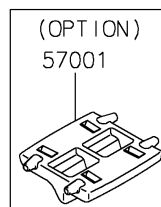

2019 VULCAN® S ABS CAFE

PARTS DIAGRAM

Decals(Orange/Black)(EKF)

F2861C

2019 VULCAN[®] S ABS CAFE

PARTS LIST

Decals(Orange/Black)(EKF)

ITEM NAME

PART NUMBER

QUANTITY
