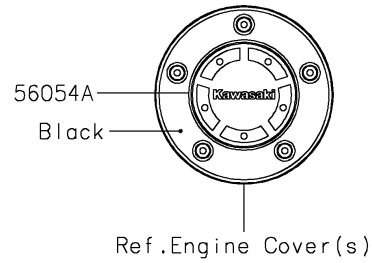

2019 VULCAN® S ABS CAFE

PARTS DIAGRAM

Decals(Orange/Black)(EKF)

F2861C

2019 VULCAN[®] S ABS CAFE

PARTS LIST

Decals(Orange/Black)(EKF)

ITEM NAME

PART NUMBER

QUANTITY
