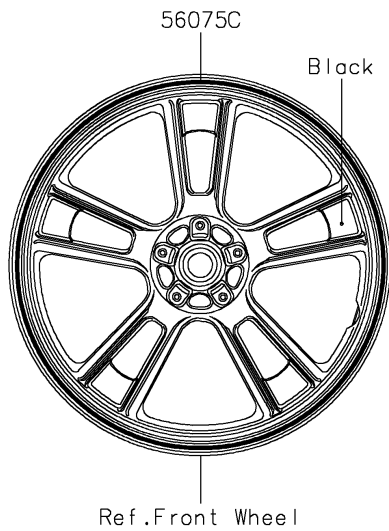

2019 VULCAN® S ABS CAFE

PARTS DIAGRAM

Decals(Orange/Black)(EKF)

F2861C

2019 VULCAN[®] S ABS CAFE

PARTS LIST

Decals(Orange/Black)(EKF)

ITEM NAME

PART NUMBER

QUANTITY
