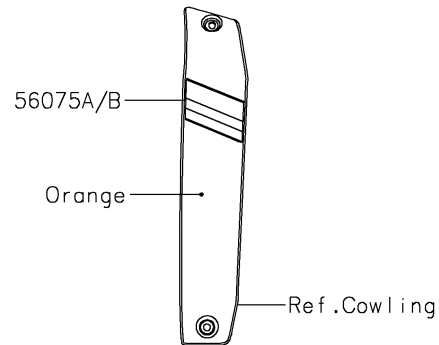

2019 VULCAN® S ABS CAFE

PARTS DIAGRAM

Decals(Orange/Black)(EKF)

F2861C

2019 VULCAN[®] S ABS CAFE

PARTS LIST

Decals(Orange/Black)(EKF)

ITEM NAME

PART NUMBER

QUANTITY
