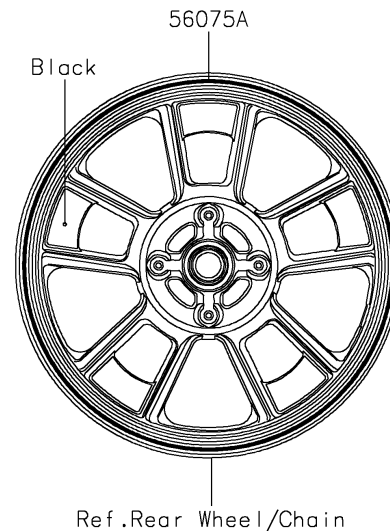

## PARTS DIAGRAM Decals(White)(EHF)

F2861A