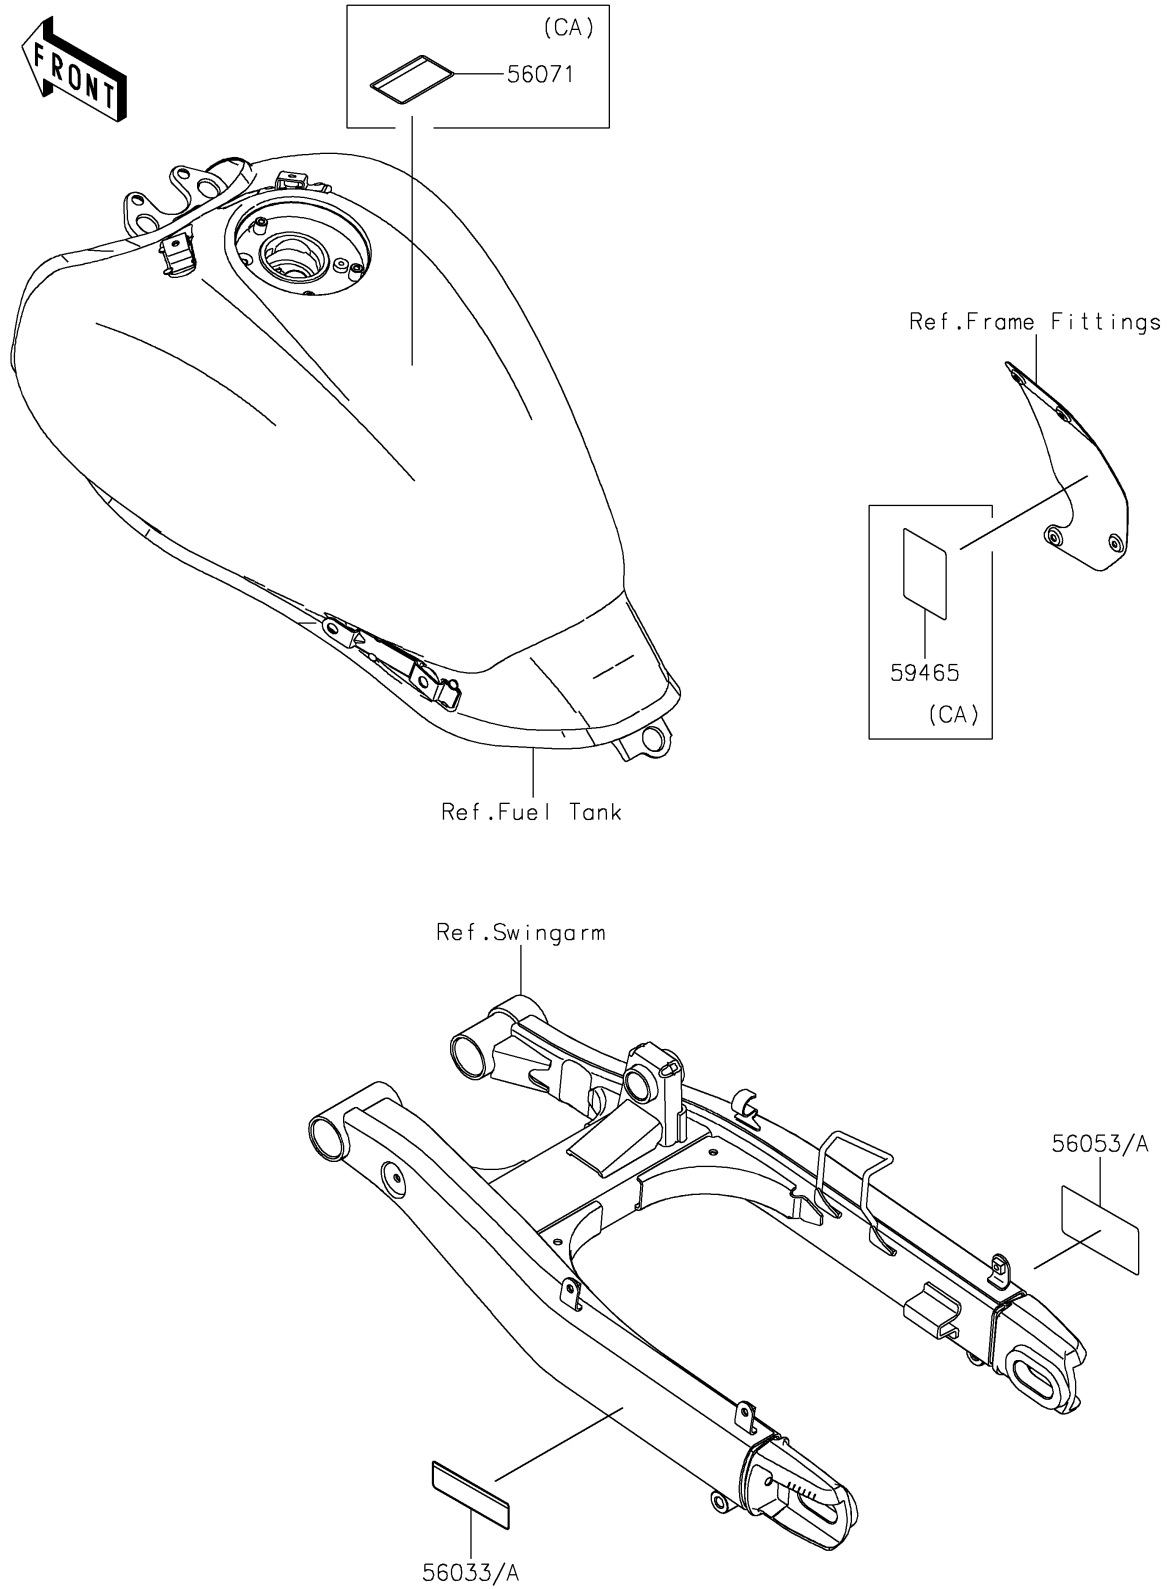

2019 VULCAN® S ABS CAFE

PARTS DIAGRAM

Labels

F2860

2019 VULCAN® S ABS CAFE

PARTS LIST

Labels

ITEM NAME

PART NUMBER

QUANTITY
