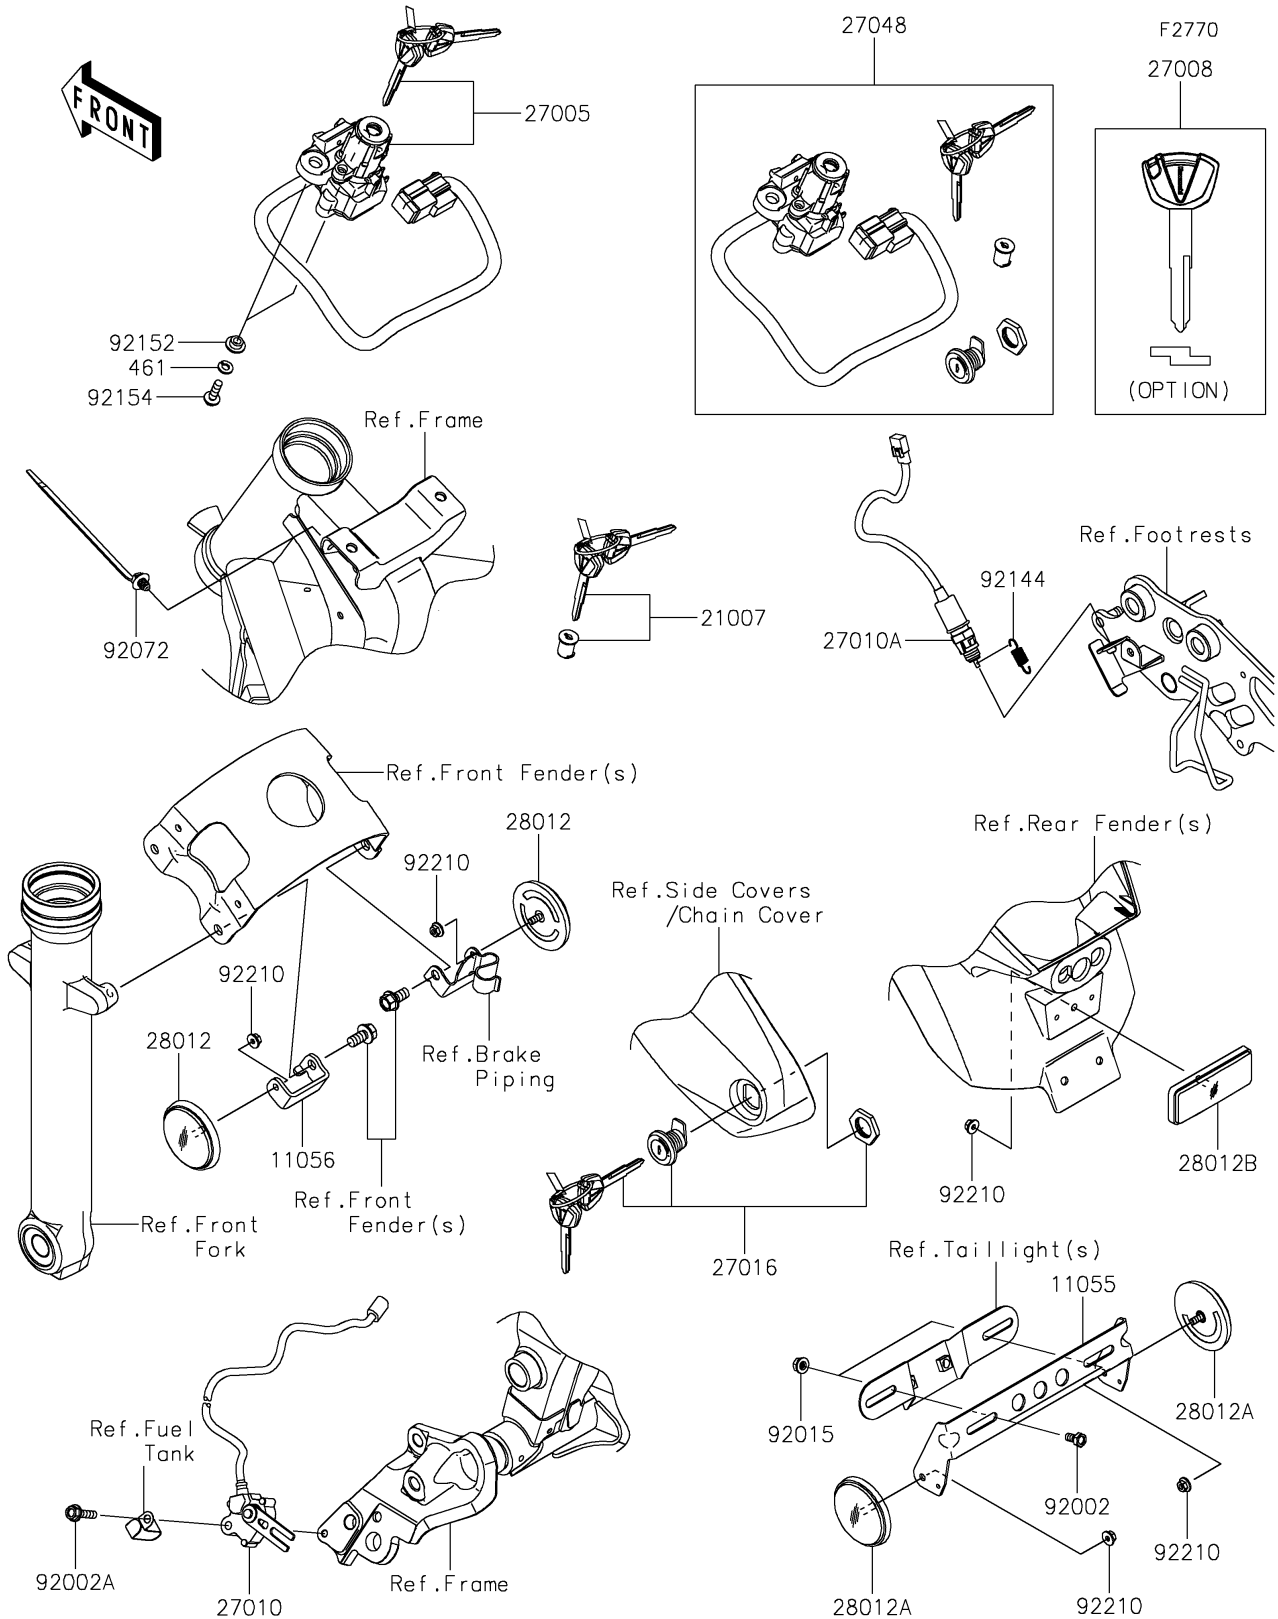

2017 Vulcan S ABS CAFE

PARTS DIAGRAM

Ignition Switch/Locks/Reflectors

2017 Vulcan S ABS CAFE

PARTS LIST

Ignition Switch/Locks/Reflectors

ITEM NAME

PART NUMBER

QUANTITY
