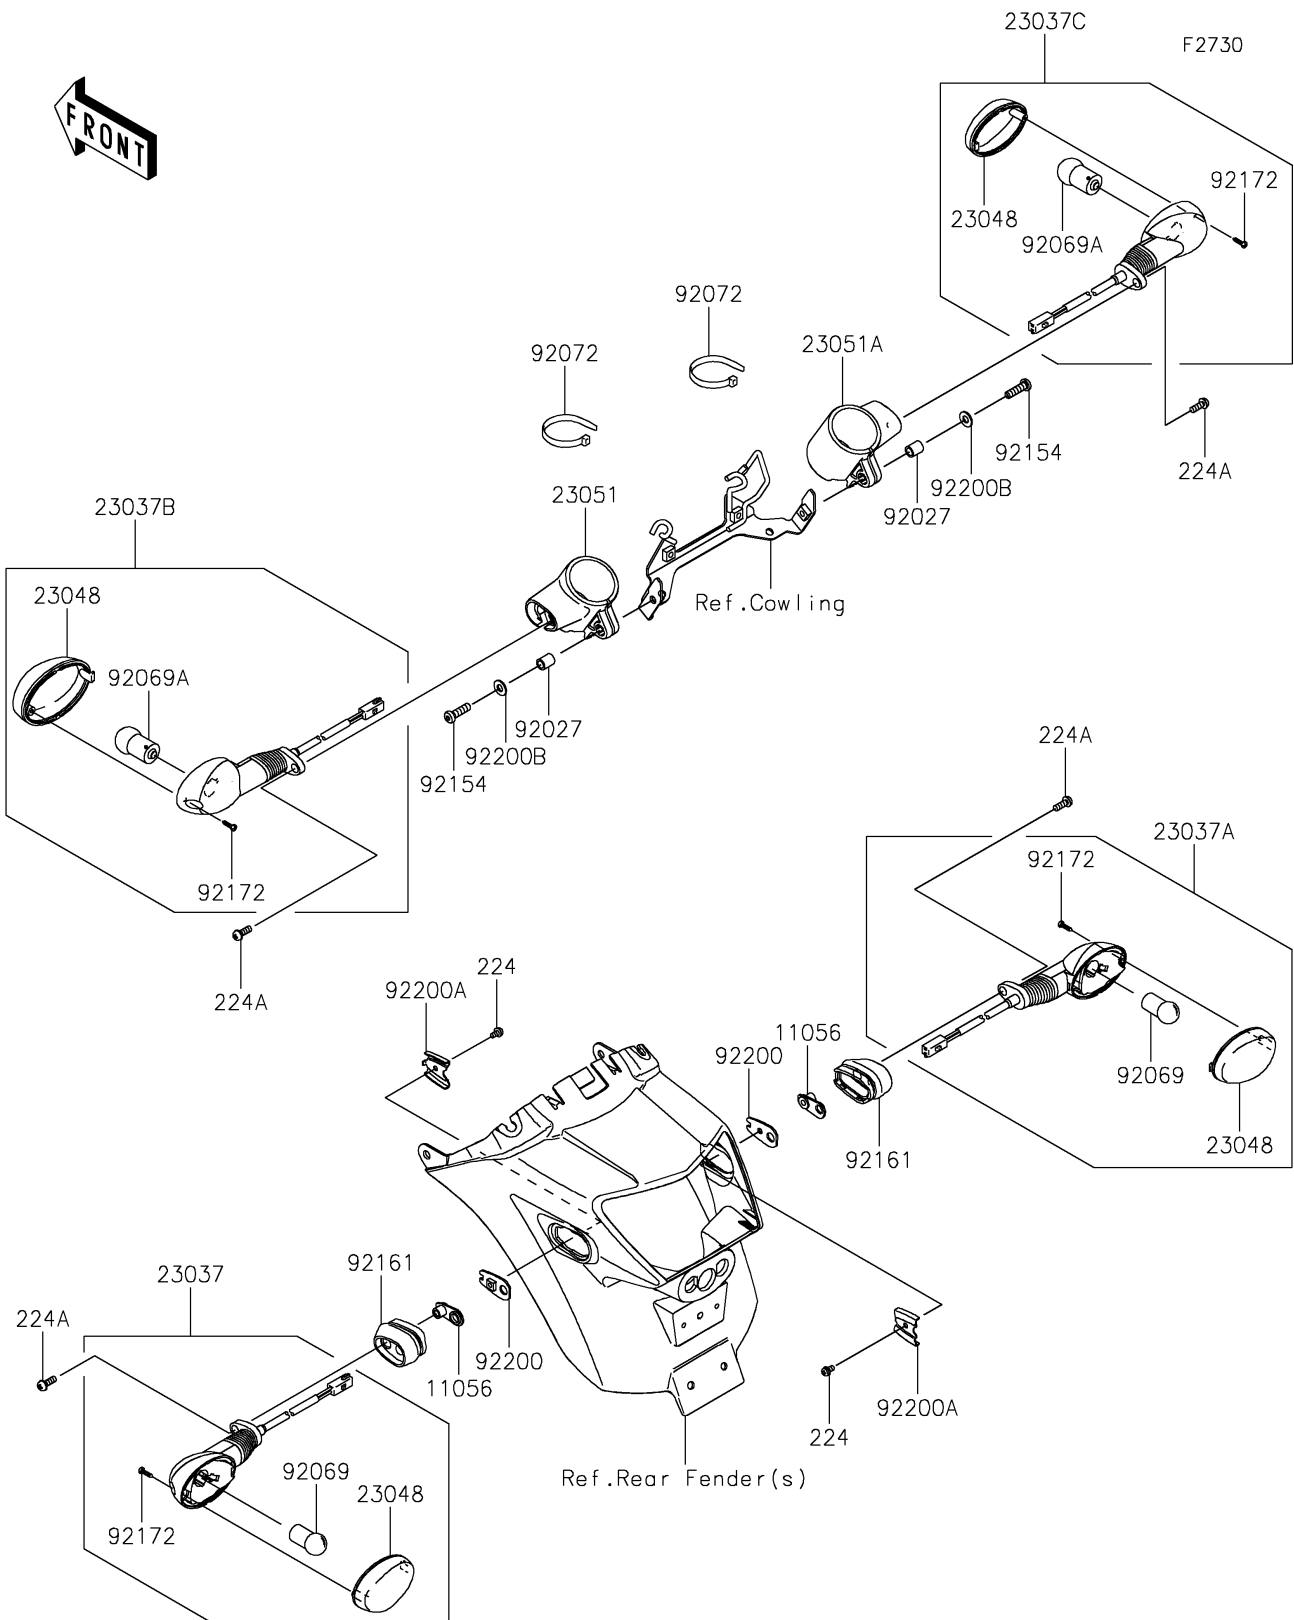

2017 Vulcan S ABS CAFE

PARTS DIAGRAM

Turn Signals

2017 Vulcan S ABS CAFE

PARTS LIST

Turn Signals

ITEM NAME

PART NUMBER

QUANTITY
