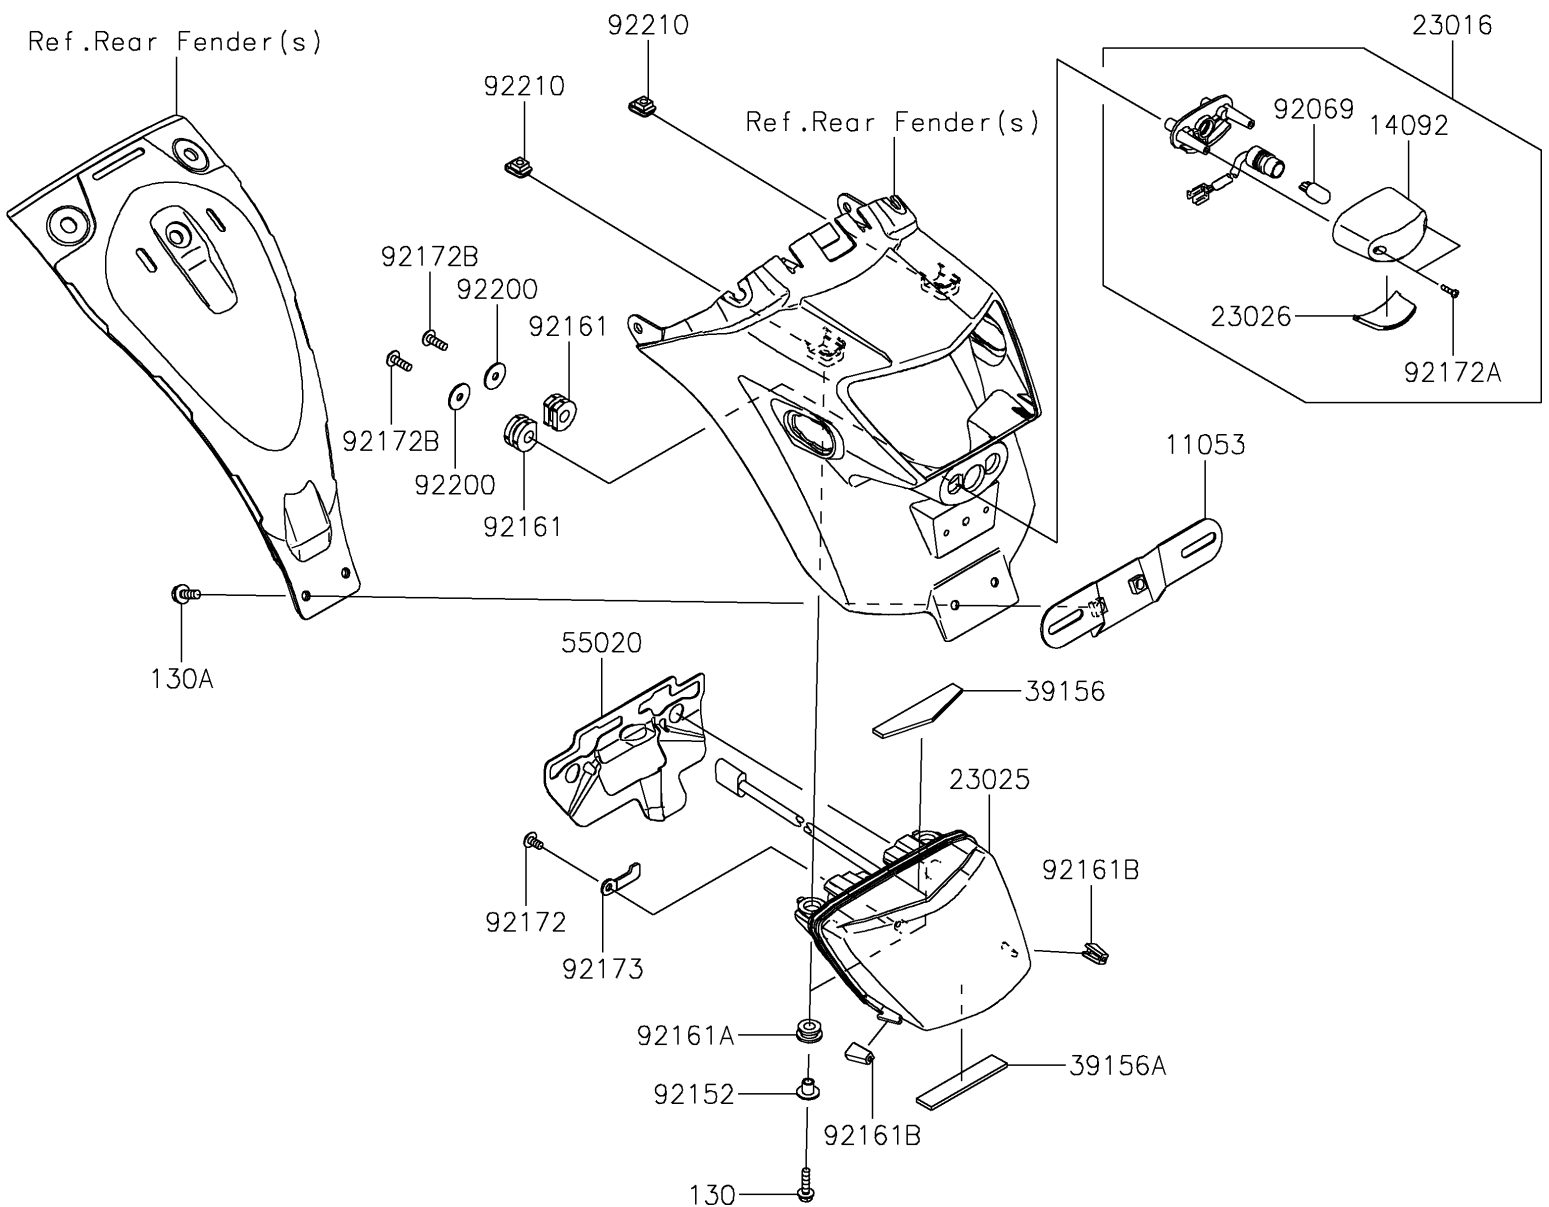

2019 VULCAN® S ABS CAFE

PARTS DIAGRAM

Taillight(s)

F2720

2019 VULCAN® S ABS CAFE

PARTS LIST

Taillight(s)

ITEM NAME

PART NUMBER

QUANTITY
