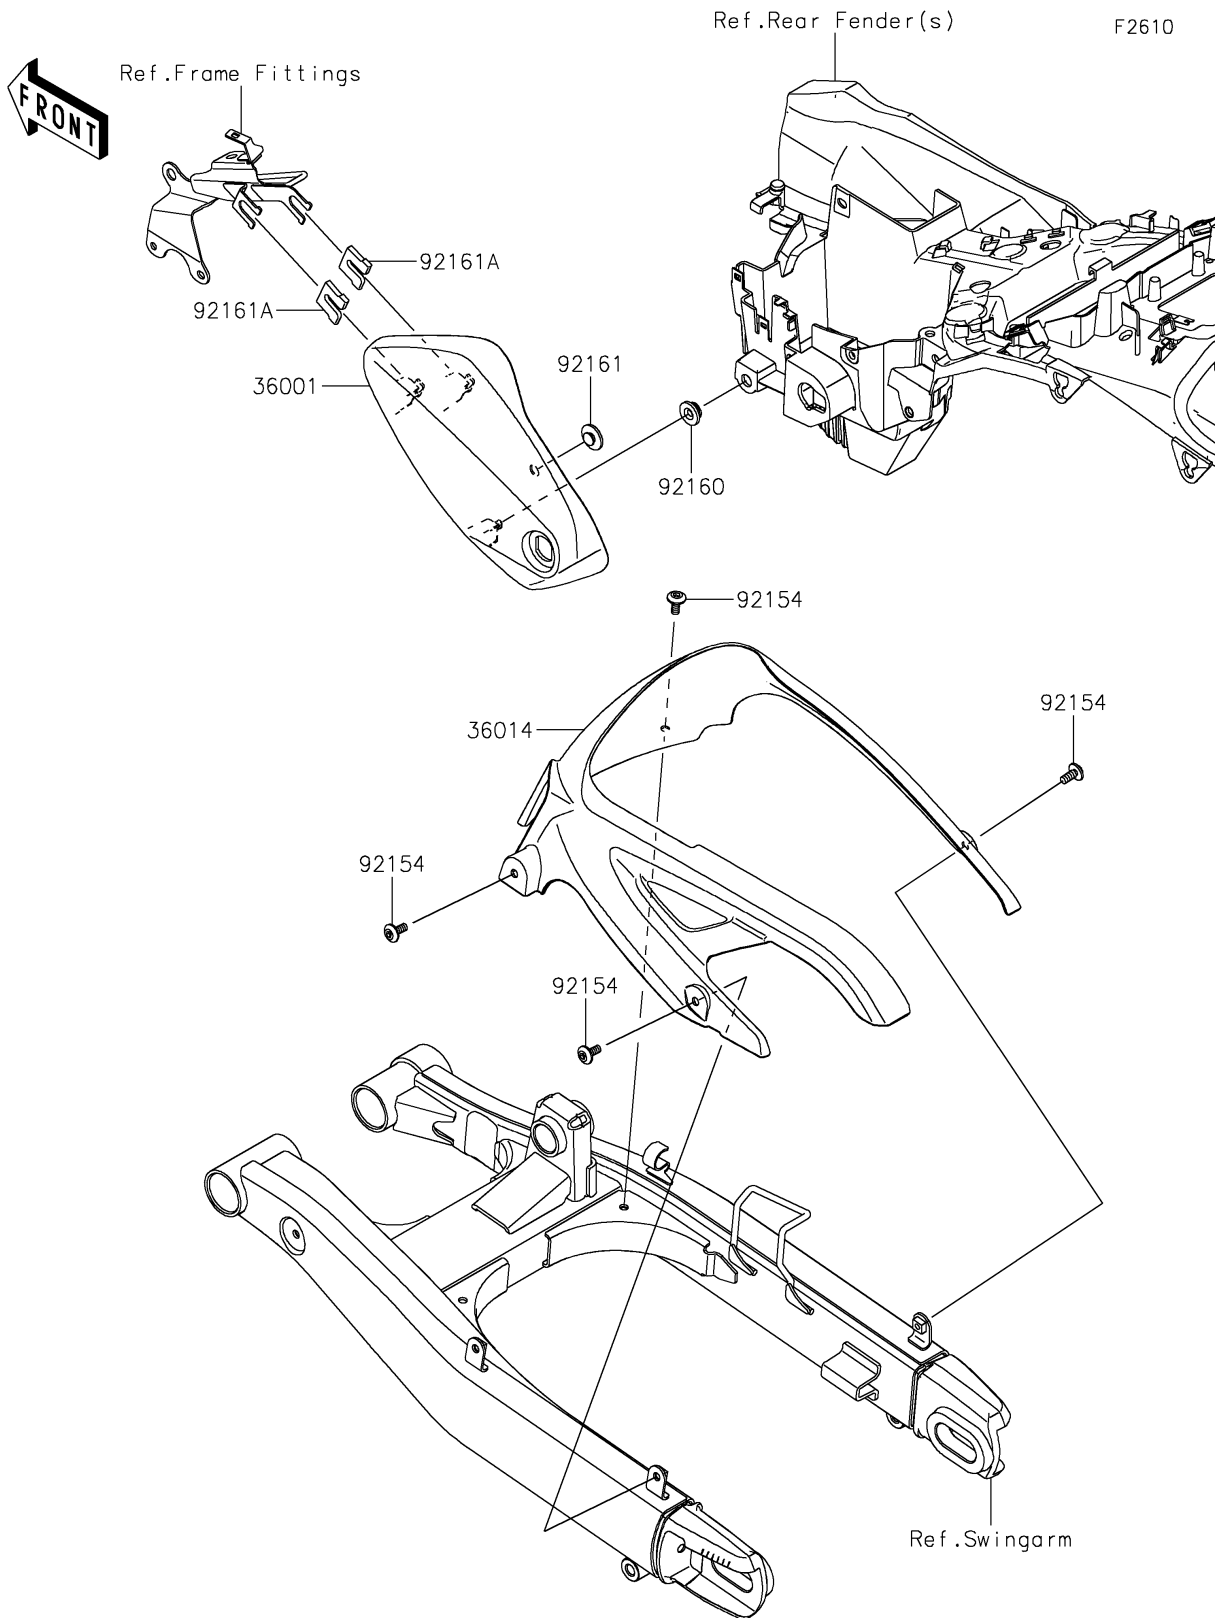

2017 Vulcan S ABS CAFE

PARTS DIAGRAM

Side Covers/Chain Cover

2017 Vulcan S ABS CAFE

PARTS LIST

Side Covers/Chain Cover

ITEM NAME	PART NUMBER	QUANTITY
-----------	-------------	----------
