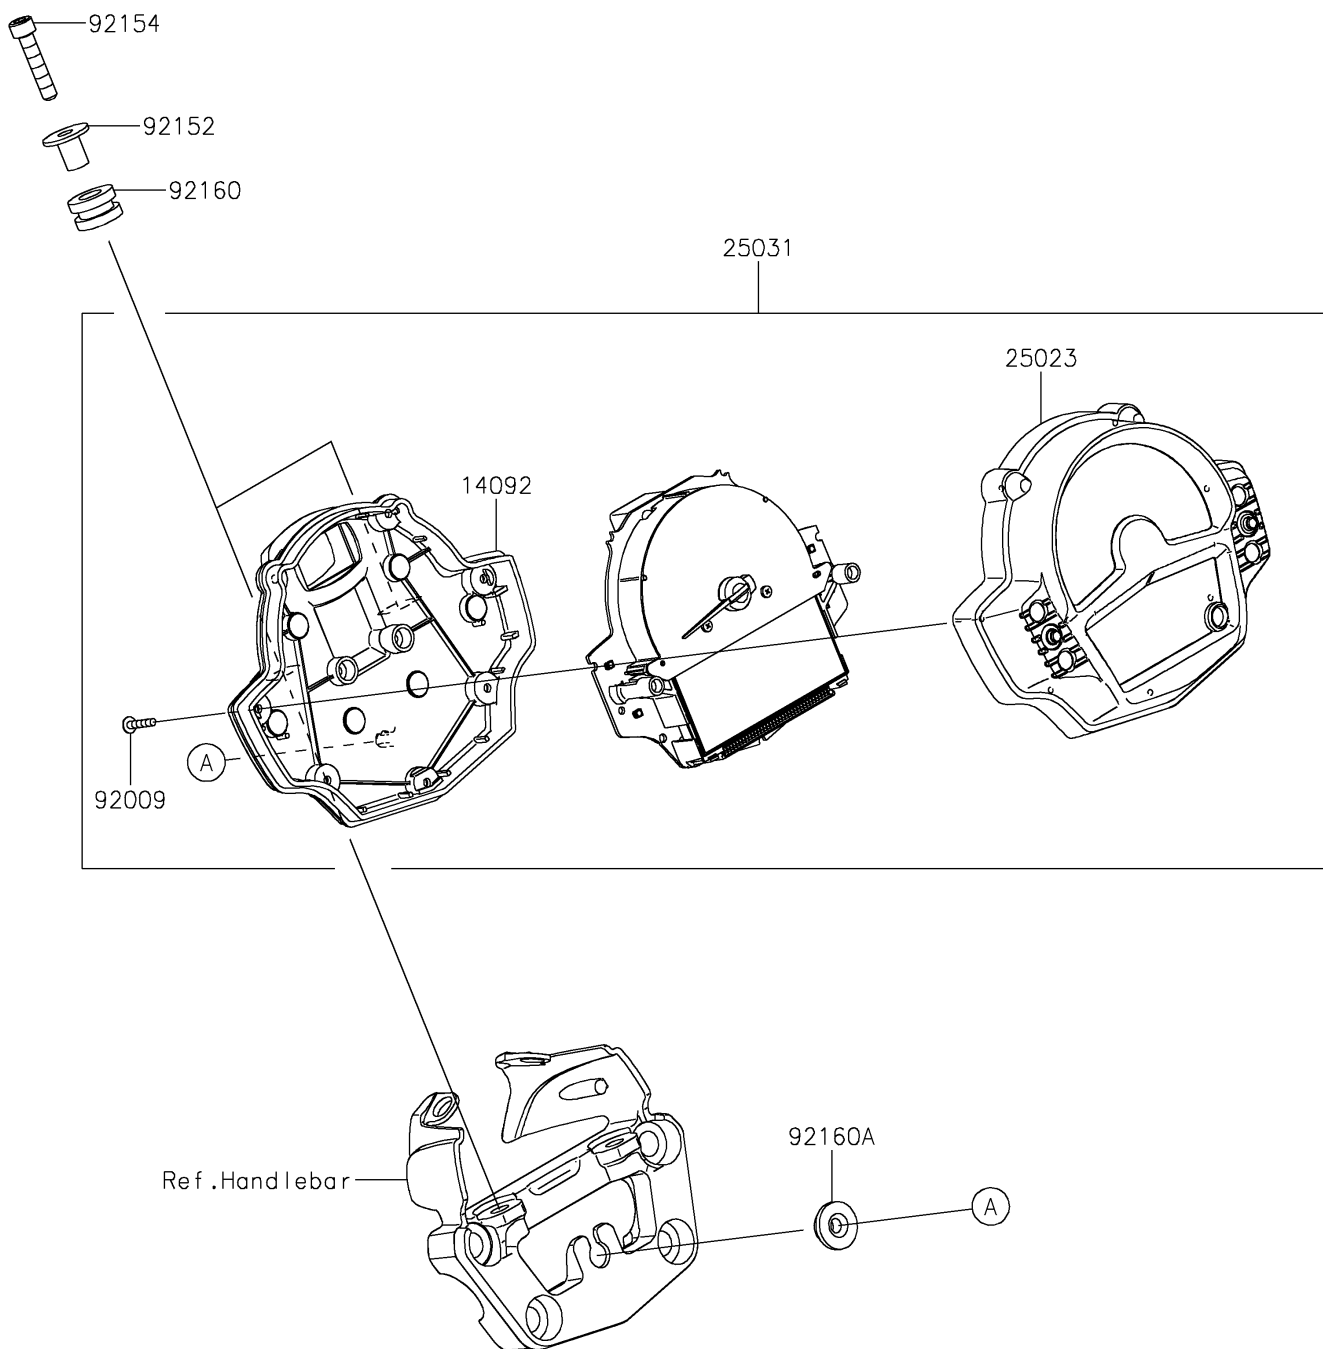

2017 Vulcan S ABS CAFE

Kawasaki

Let the Good Times Roll®

PARTS DIAGRAM

Meter(s)

F2530

2017 Vulcan S ABS CAFE

PARTS LIST

Meter(s)

ITEM NAME

PART NUMBER

QUANTITY
