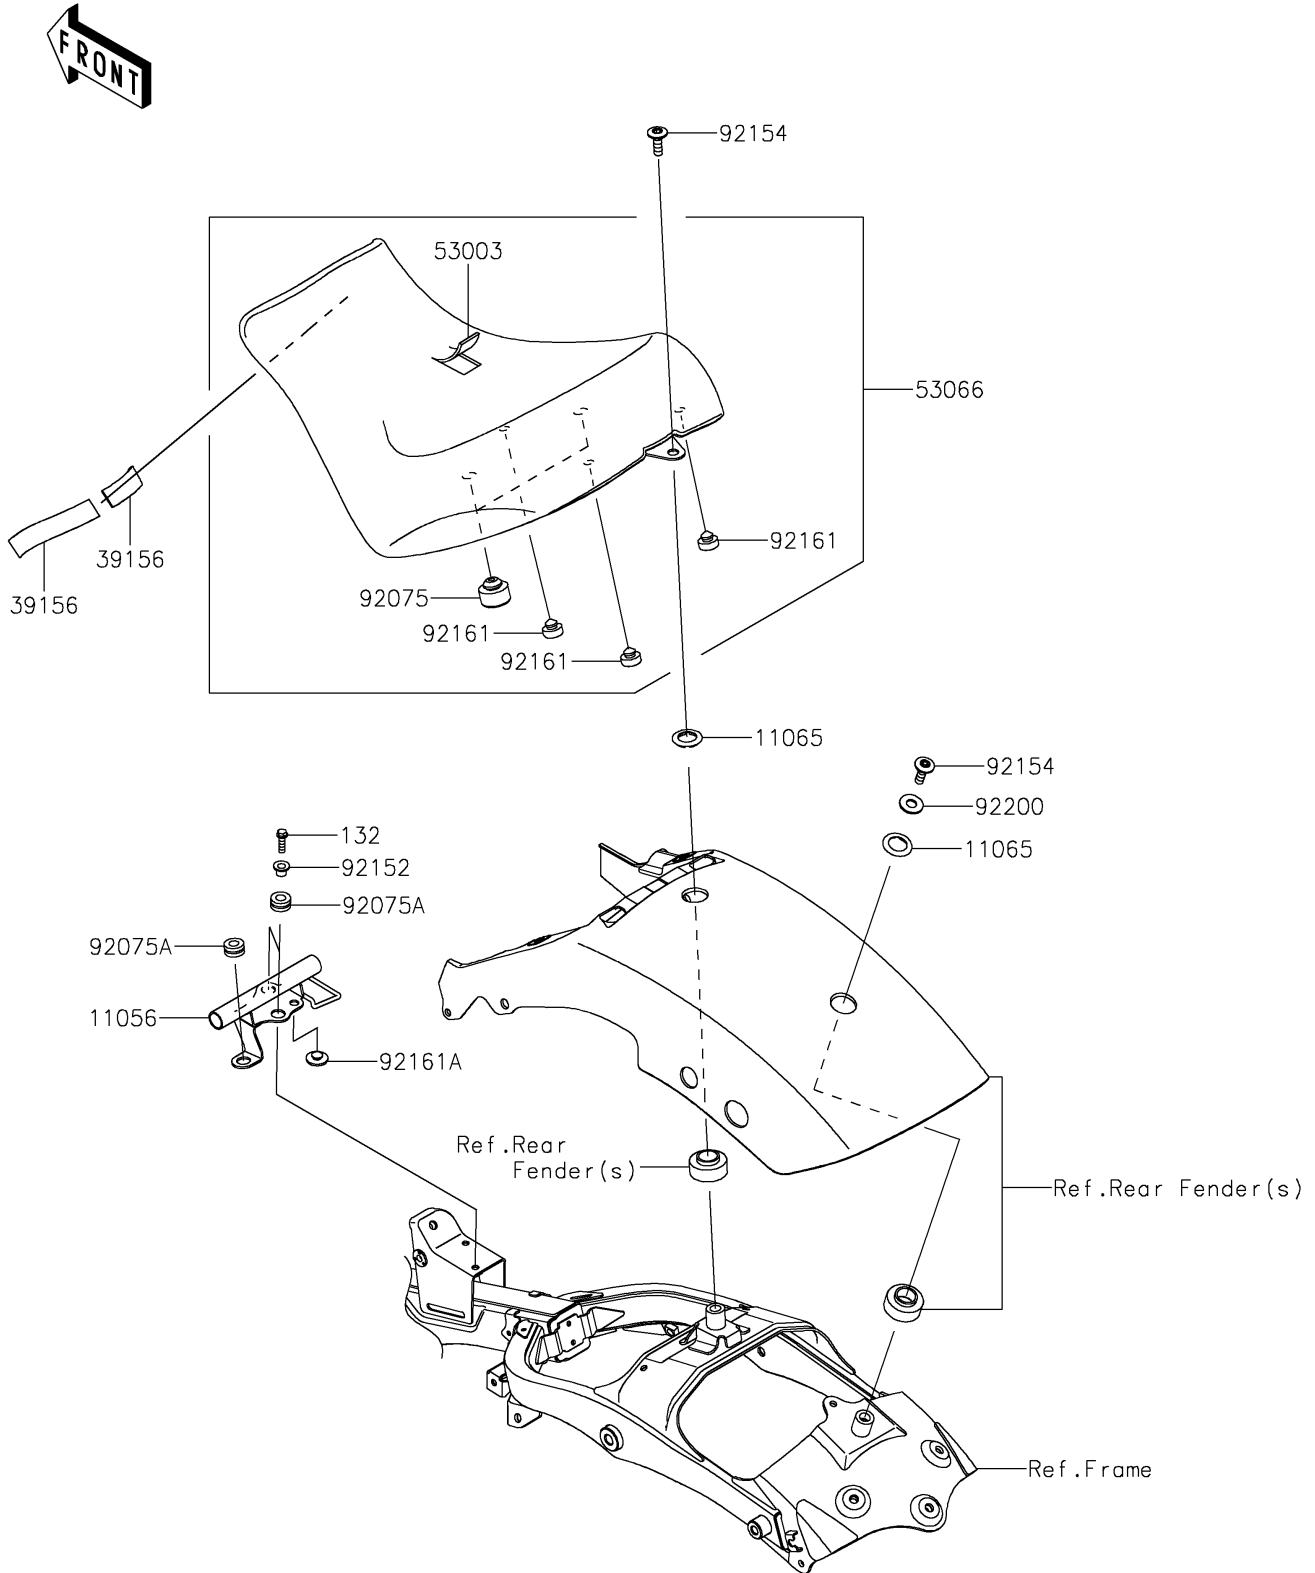

2017 Vulcan S ABS CAFE

PARTS DIAGRAM

Seat

F2510

2017 Vulcan S ABS CAFE

PARTS LIST

Seat

ITEM NAME	PART NUMBER	QUANTITY
BRACKET,SEAT (Ref # 11056)	11056-4009	1
CAP (Ref # 11065)	11065-0872	2
BOLT-FLANGED-SMALL,6X20 (Ref # 132)	132BA0620	2
PAD,20X100X2 (Ref # 39156)	39156-1934	2
LEATHER,FR SEAT,BLACK (Ref # 53003)	53003-0387-MA	1
SEAT-ASSY,FR,BLACK (Ref # 53066)	53066-0502-MA	1
DAMPER (Ref # 92075)	92075-015	2
DAMPER (Ref # 92075A)	92075-1880	3
COLLAR,6.8X10X11.6 (Ref # 92152)	92152-0977	2
BOLT,SOCKET,8X25 (Ref # 92154)	92154-1805	2
DAMPER,10X20X8 (Ref # 92161)	92161-0855	3
DAMPER,8X22X10 (Ref # 92161A)	92161-1685	1
WASHER,10.5X24X2 (Ref # 92200)	92200-0987	1