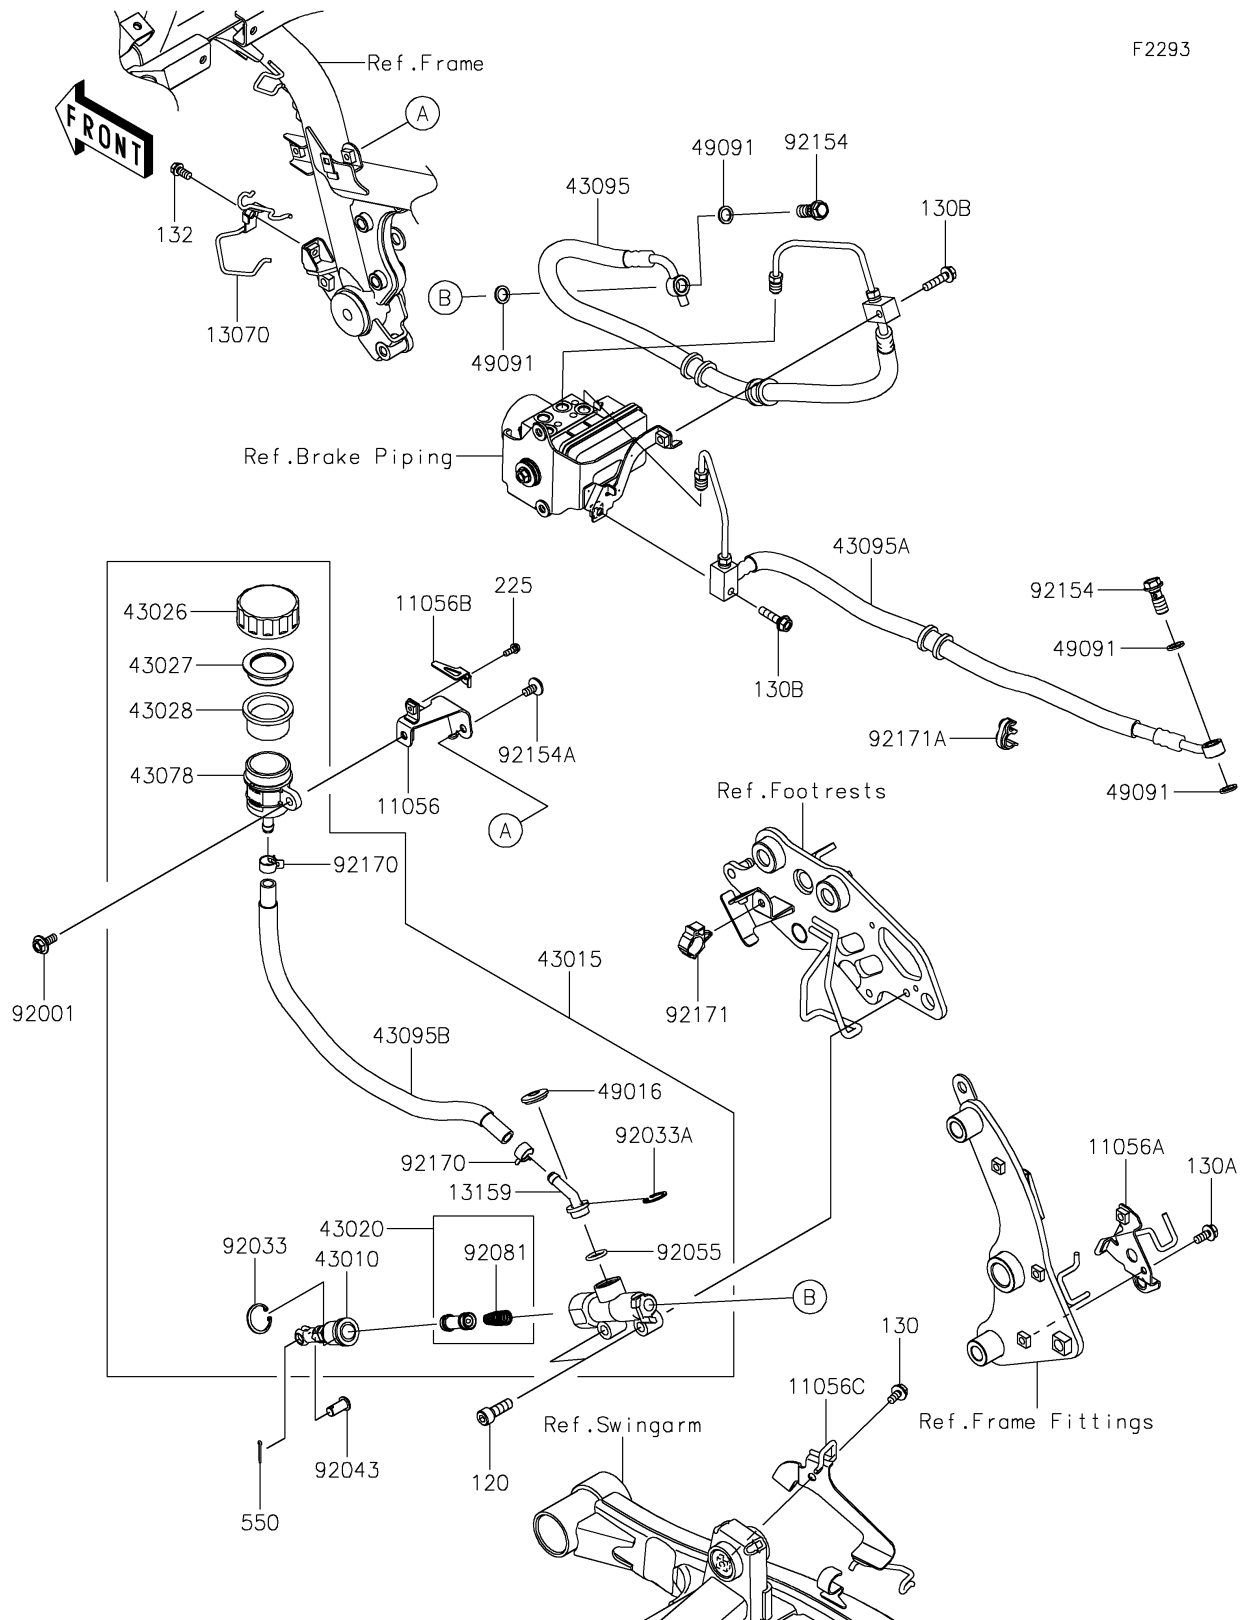

2017 Vulcan S ABS CAFE

PARTS DIAGRAM

Rear Master Cylinder

2017 Vulcan S ABS CAFE

PARTS LIST

Rear Master Cylinder

ITEM NAME

PART NUMBER

QUANTITY
