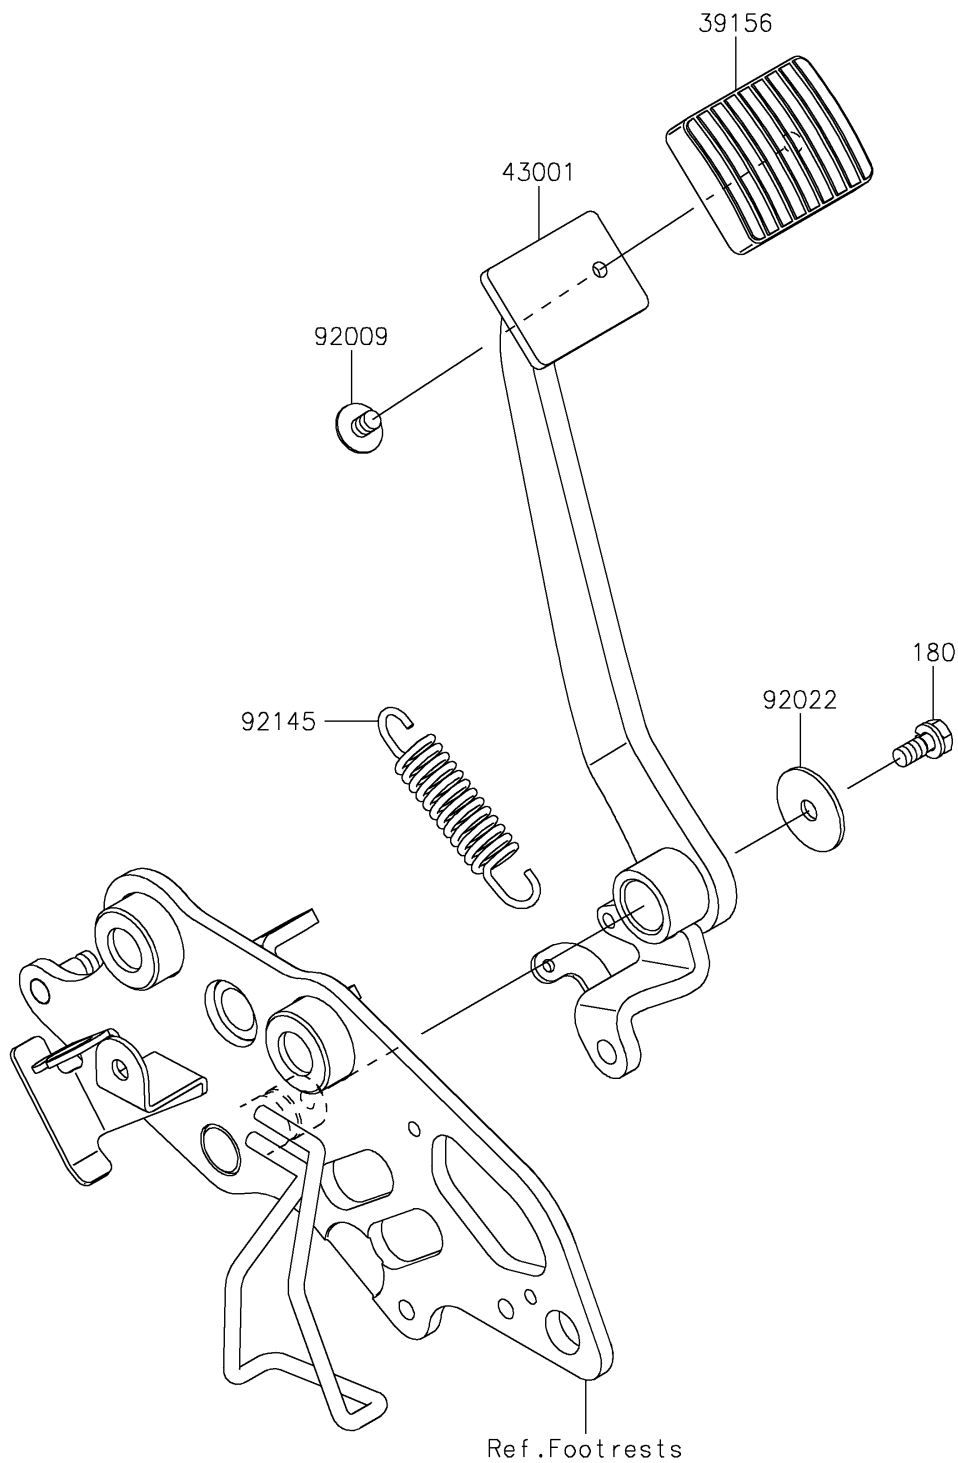

2017 Vulcan S ABS CAFE

PARTS DIAGRAM

Brake Pedal/Torque Link

F2260

2017 Vulcan S ABS CAFE

PARTS LIST

Brake Pedal/Torque Link

ITEM NAME

PART NUMBER

QUANTITY
