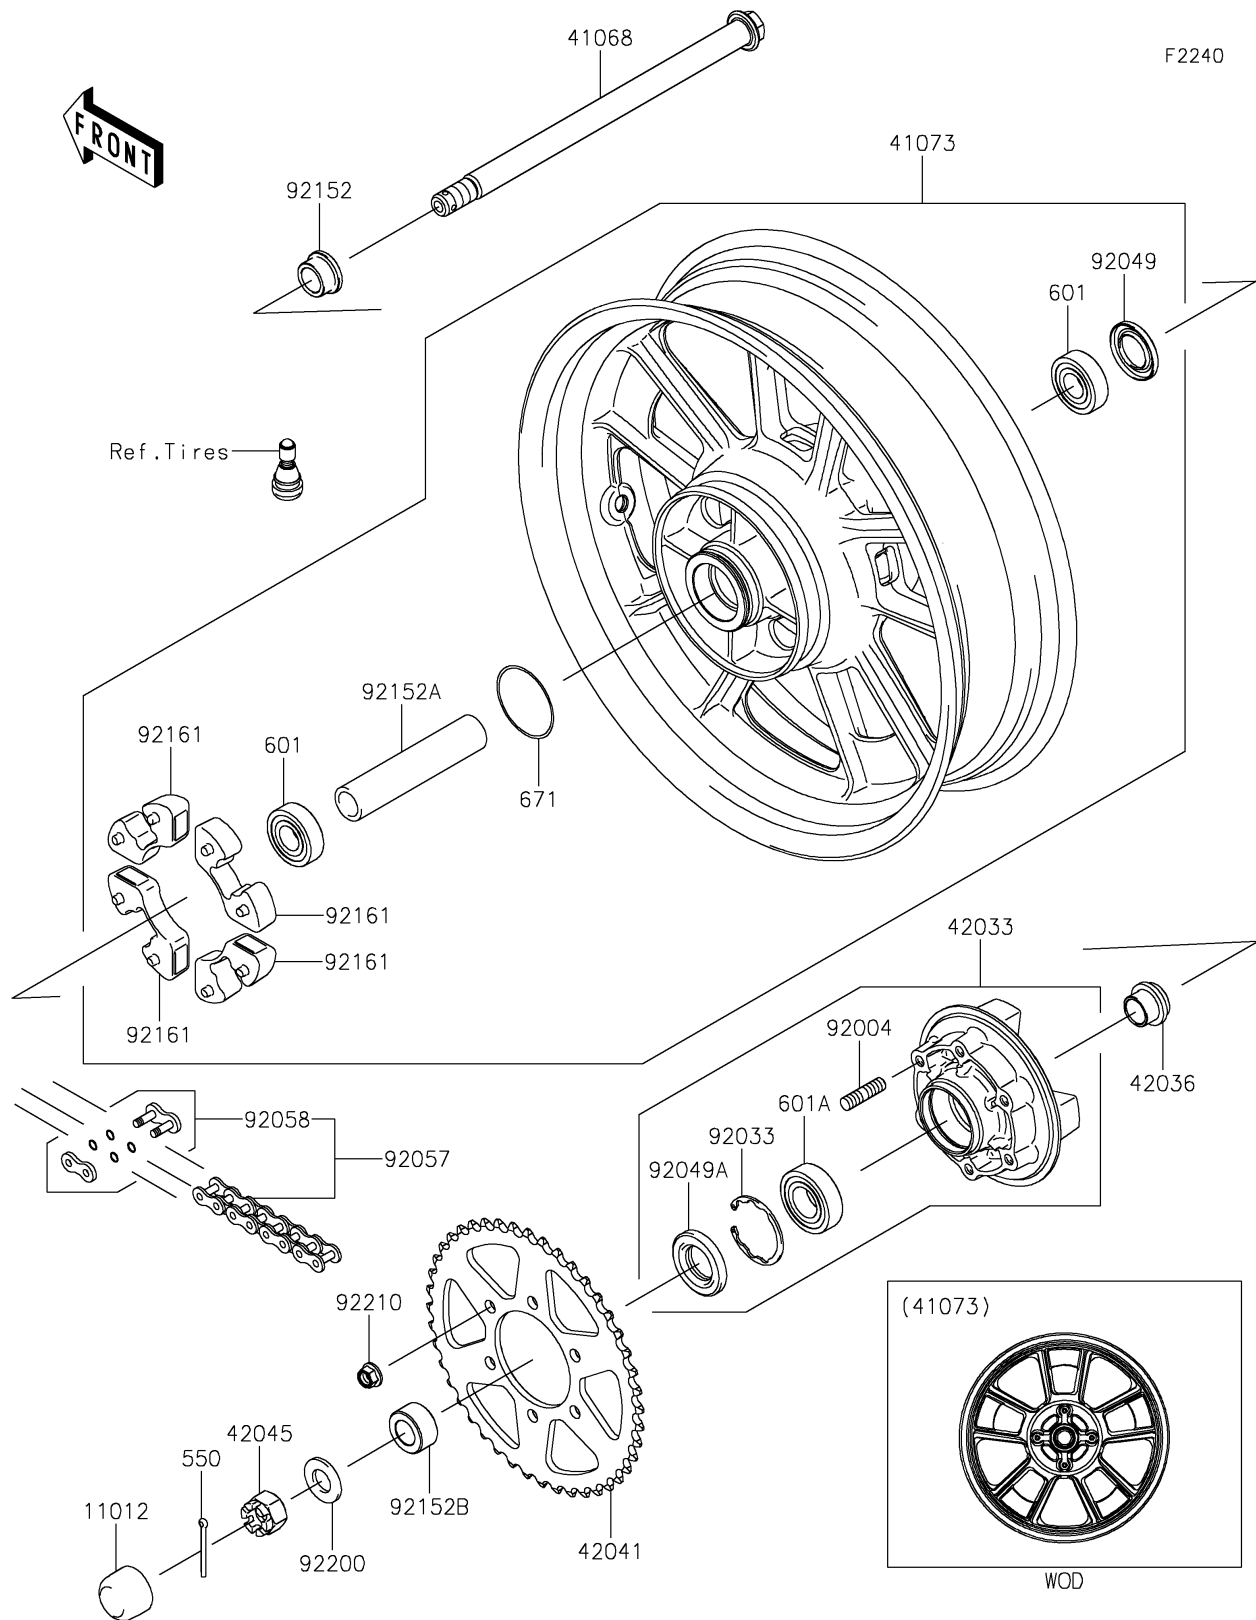

2017 Vulcan S ABS CAFE

PARTS DIAGRAM

Rear Wheel/Chain

2017 Vulcan S ABS CAFE

PARTS LIST

Rear Wheel/Chain

ITEM NAME

PART NUMBER

QUANTITY
