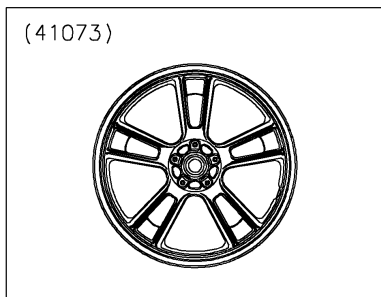

2017 Vulcan S ABS CAFE

PARTS DIAGRAM

Front Wheel

WOD

2017 Vulcan S ABS CAFE

PARTS LIST

Front Wheel

ITEM NAME

PART NUMBER

QUANTITY
