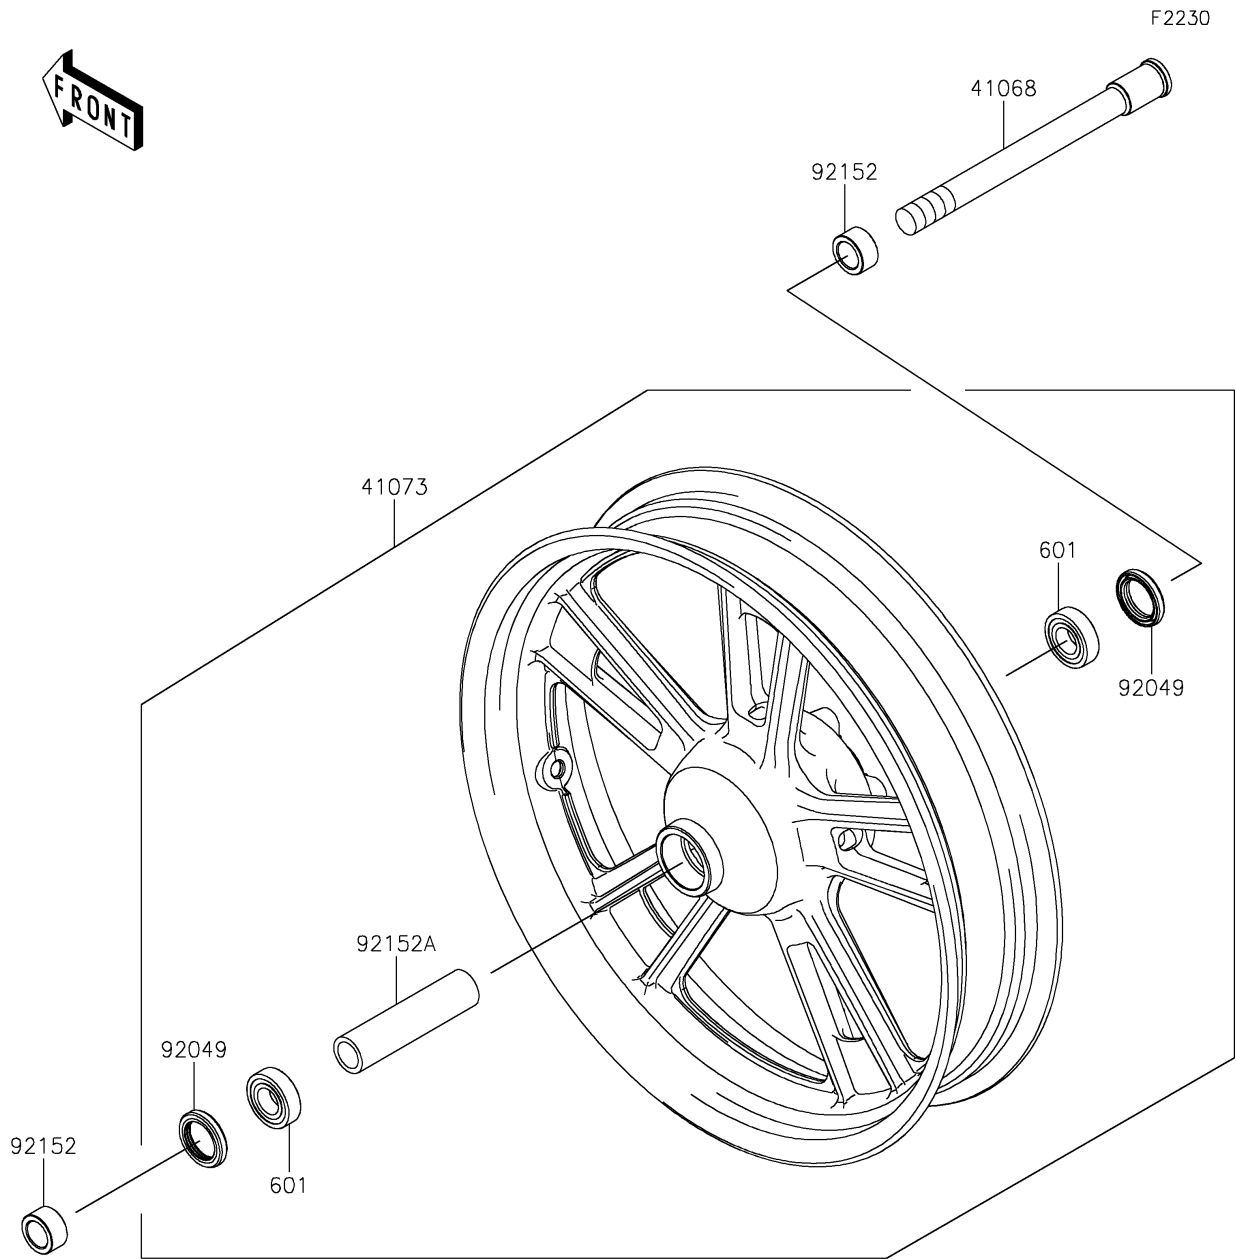

2017 Vulcan S ABS CAFE

PARTS DIAGRAM

Front Wheel

WOD

2017 Vulcan S ABS CAFE

PARTS LIST

Front Wheel

ITEM NAME

PART NUMBER

QUANTITY
