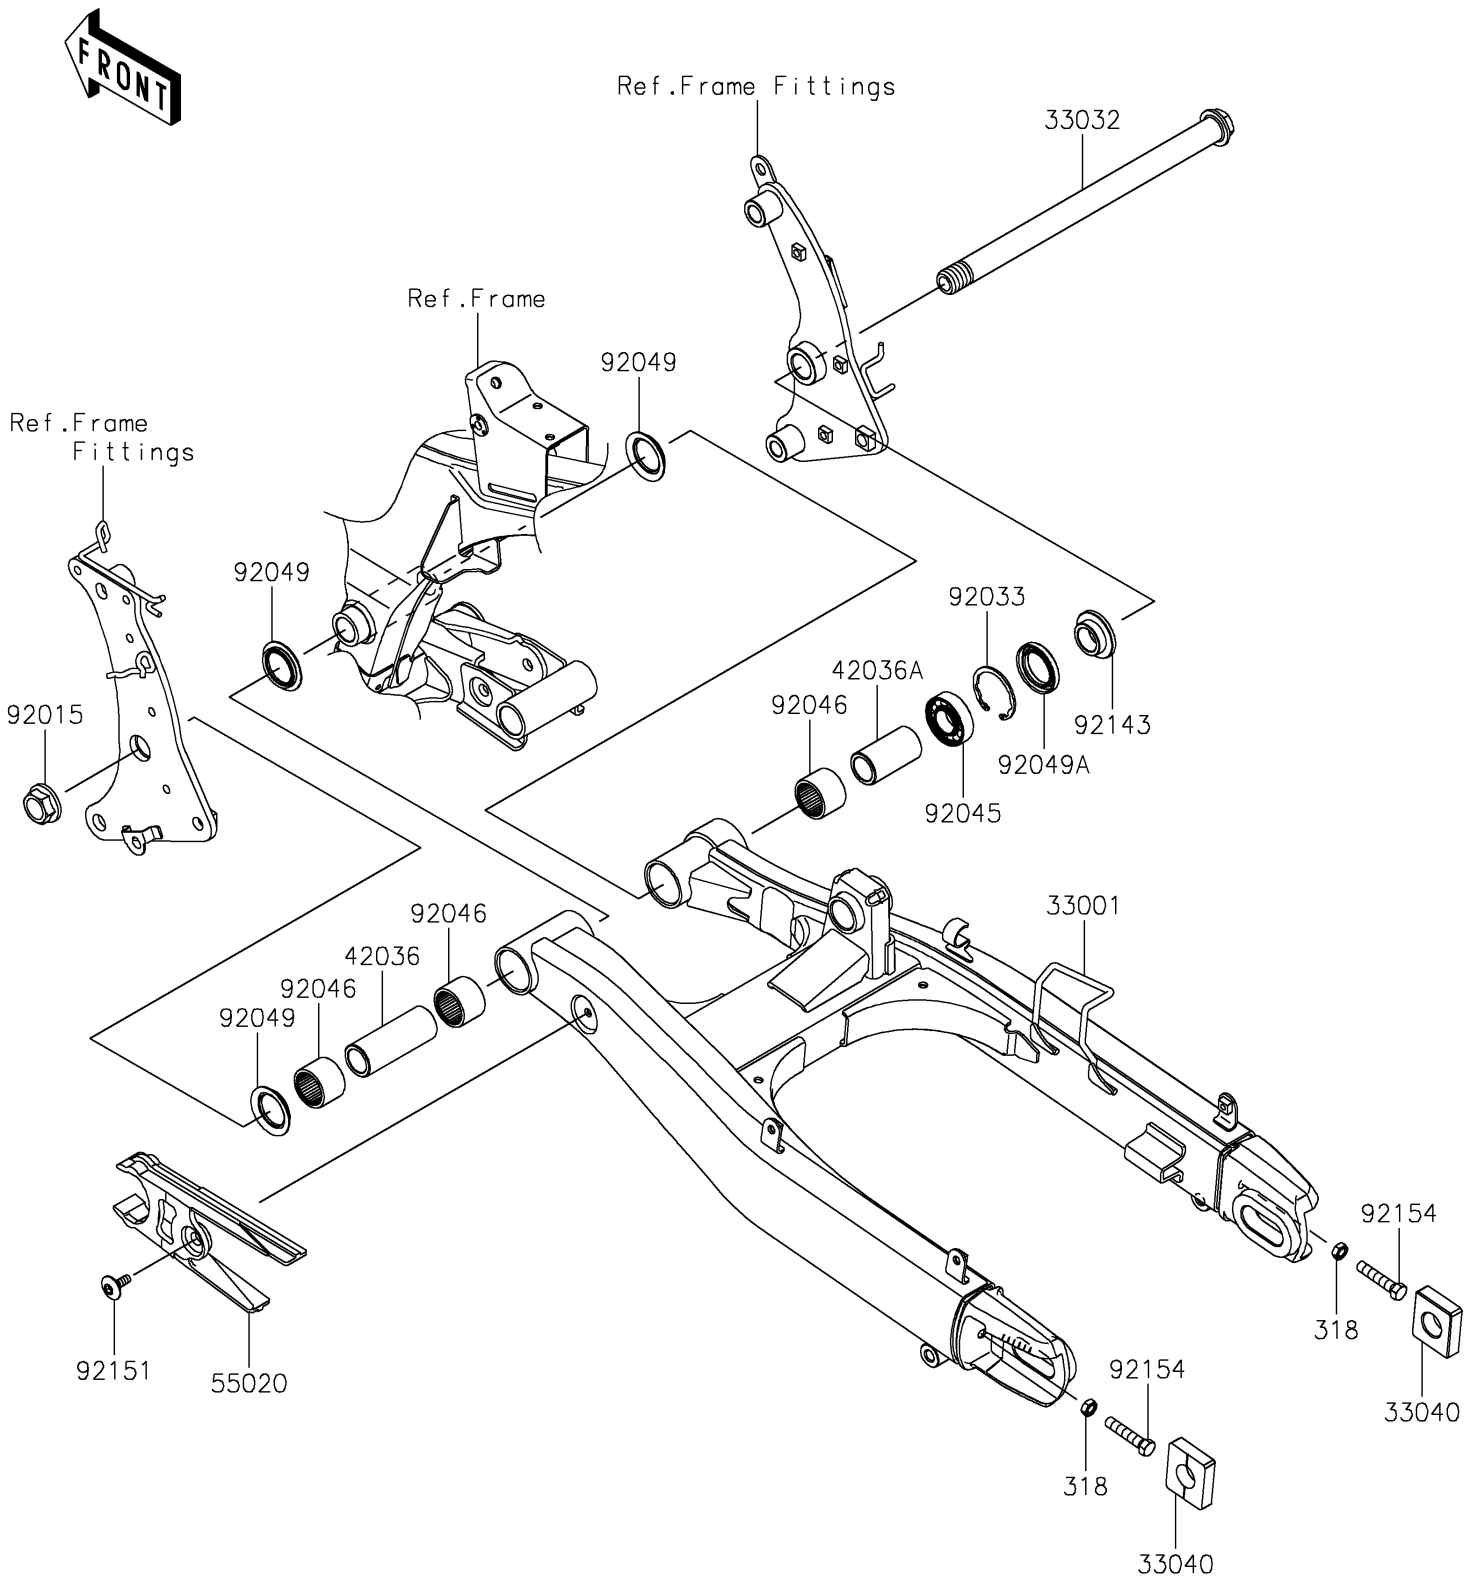

2017 Vulcan S ABS CAFE

PARTS DIAGRAM

Swingarm

F2141

2017 Vulcan S ABS CAFE

PARTS LIST

Swingarm

ITEM NAME

PART NUMBER

QUANTITY
