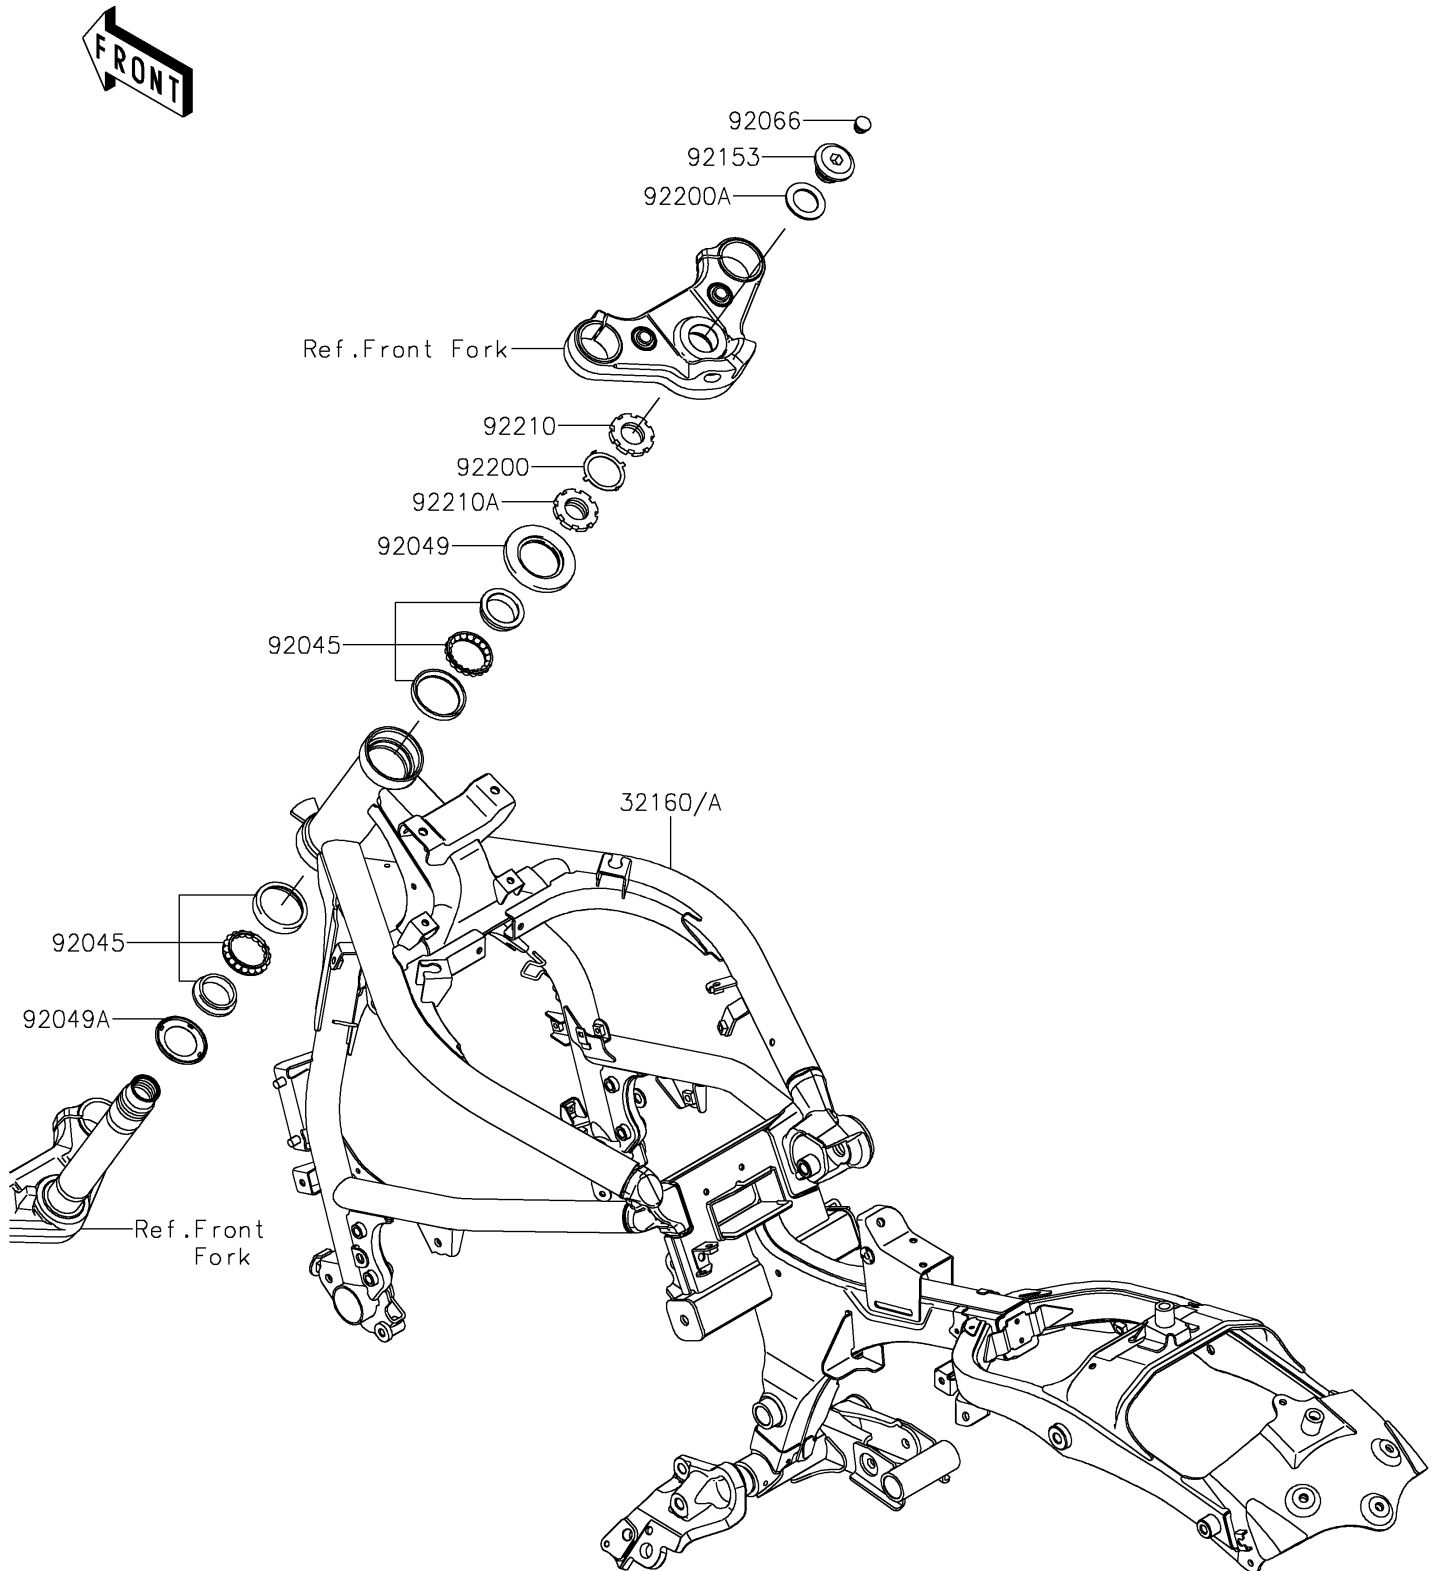

2017 Vulcan S ABS CAFE

PARTS DIAGRAM

Frame

F2120

2017 Vulcan S ABS CAFE

PARTS LIST

Frame

| ITEM NAME | PART NUMBER | QUANTITY |
|---|----------------|----------|
| FRAME-COMP,F.S.BLACK (Ref # 32160) | 32160-0734-18R | 1 |
| BEARING-BALL,SF07A17PX1V1 (Ref # 92045) | 92045-1384 | 2 |
| SEAL-OIL (Ref # 92049) | 92049-0131 | 1 |
| SEAL-OIL (Ref # 92049A) | 92049-0137 | 1 |
| PLUG (Ref # 92066) | 92066-0071 | 1 |
| BOLT,26MM (Ref # 92153) | 92153-0474 | 1 |
| WASHER (Ref # 92200) | 92200-0036 | 1 |
| WASHER,27X42X2.3 (Ref # 92200A) | 92200-0753 | 1 |
| NUT,STEERING STEM,35MM (Ref # 92210) | 92210-0534 | 1 |
| NUT,STEERING STEM,35MM (Ref # 92210A) | 92210-0535 | 1 |