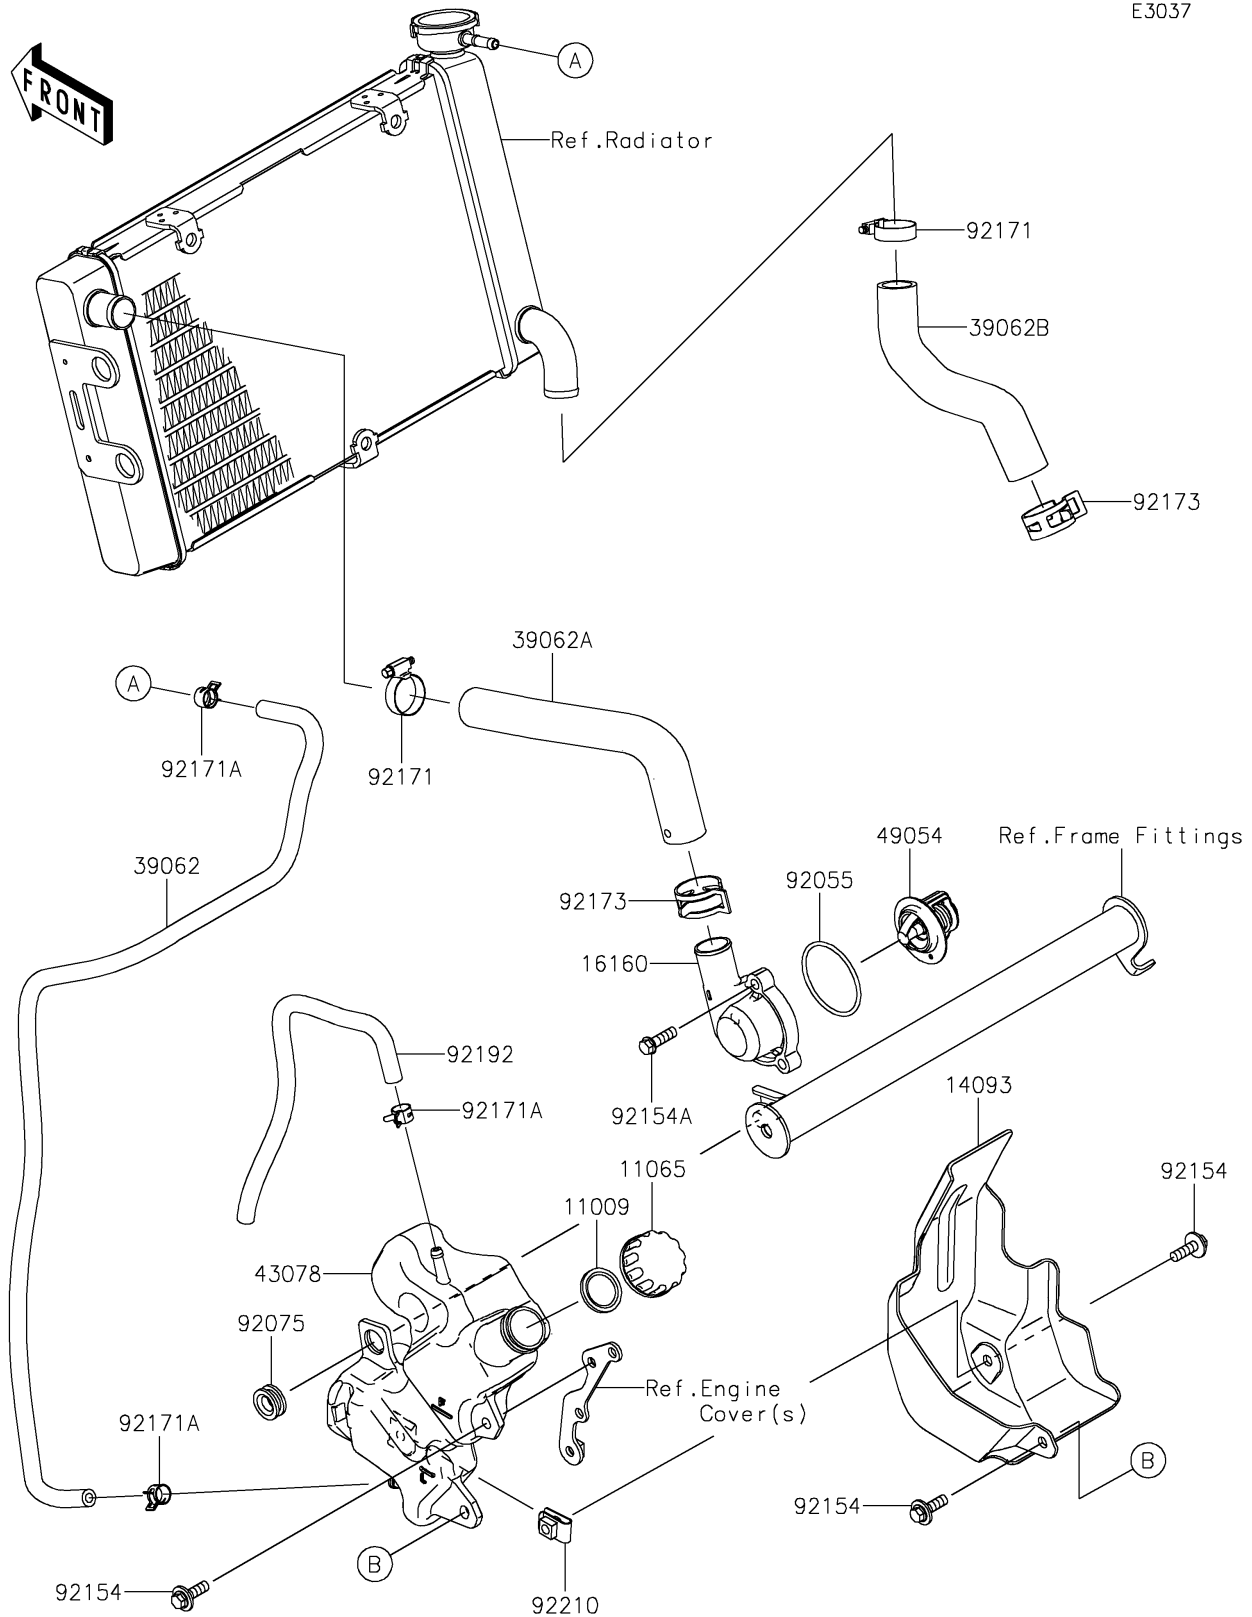

2019 VULCAN® S ABS CAFE

PARTS DIAGRAM

Water Pipe

E3037

2019 VULCAN[®] S ABS CAFE

PARTS LIST

Water Pipe

ITEM NAME

PART NUMBER

QUANTITY
