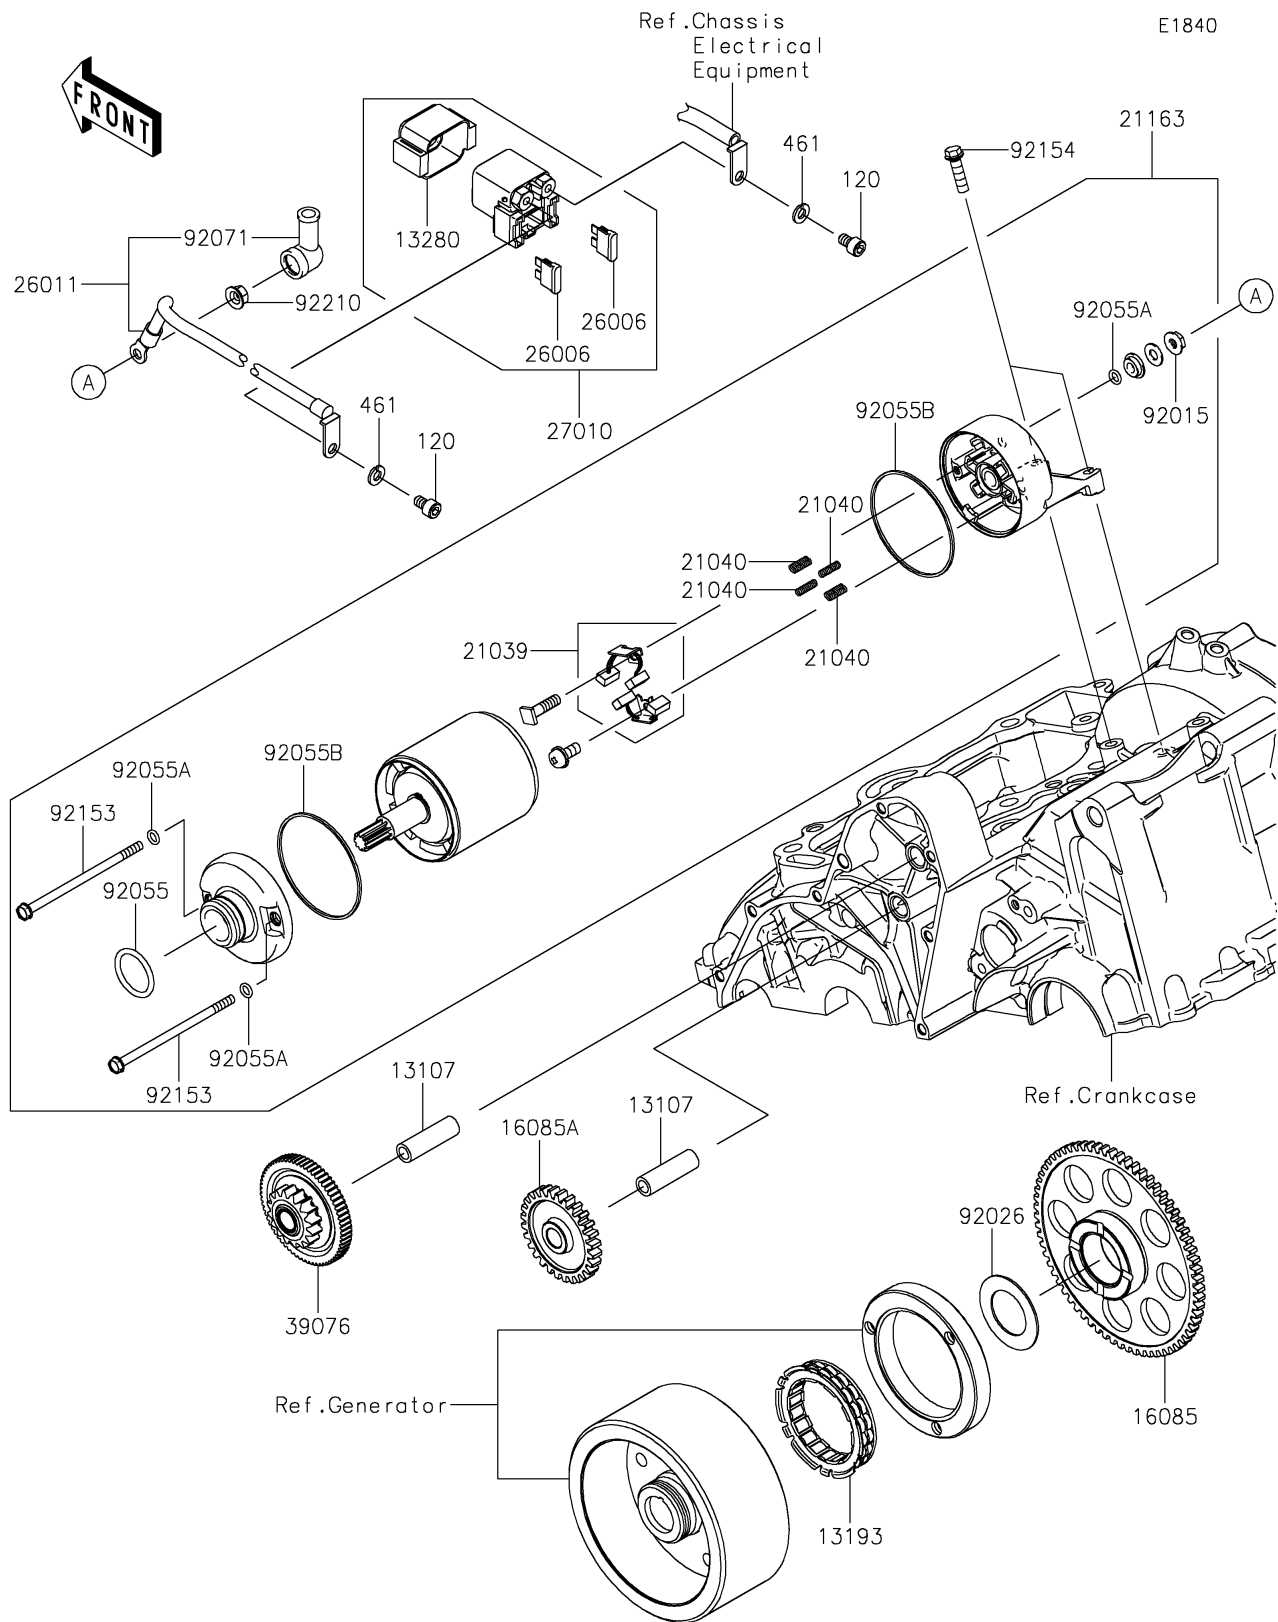

2017 Vulcan S ABS CAFE

PARTS DIAGRAM

Starter Motor

2017 Vulcan S ABS CAFE

PARTS LIST

Starter Motor

ITEM NAME	PART NUMBER	QUANTITY
-----------	-------------	----------
