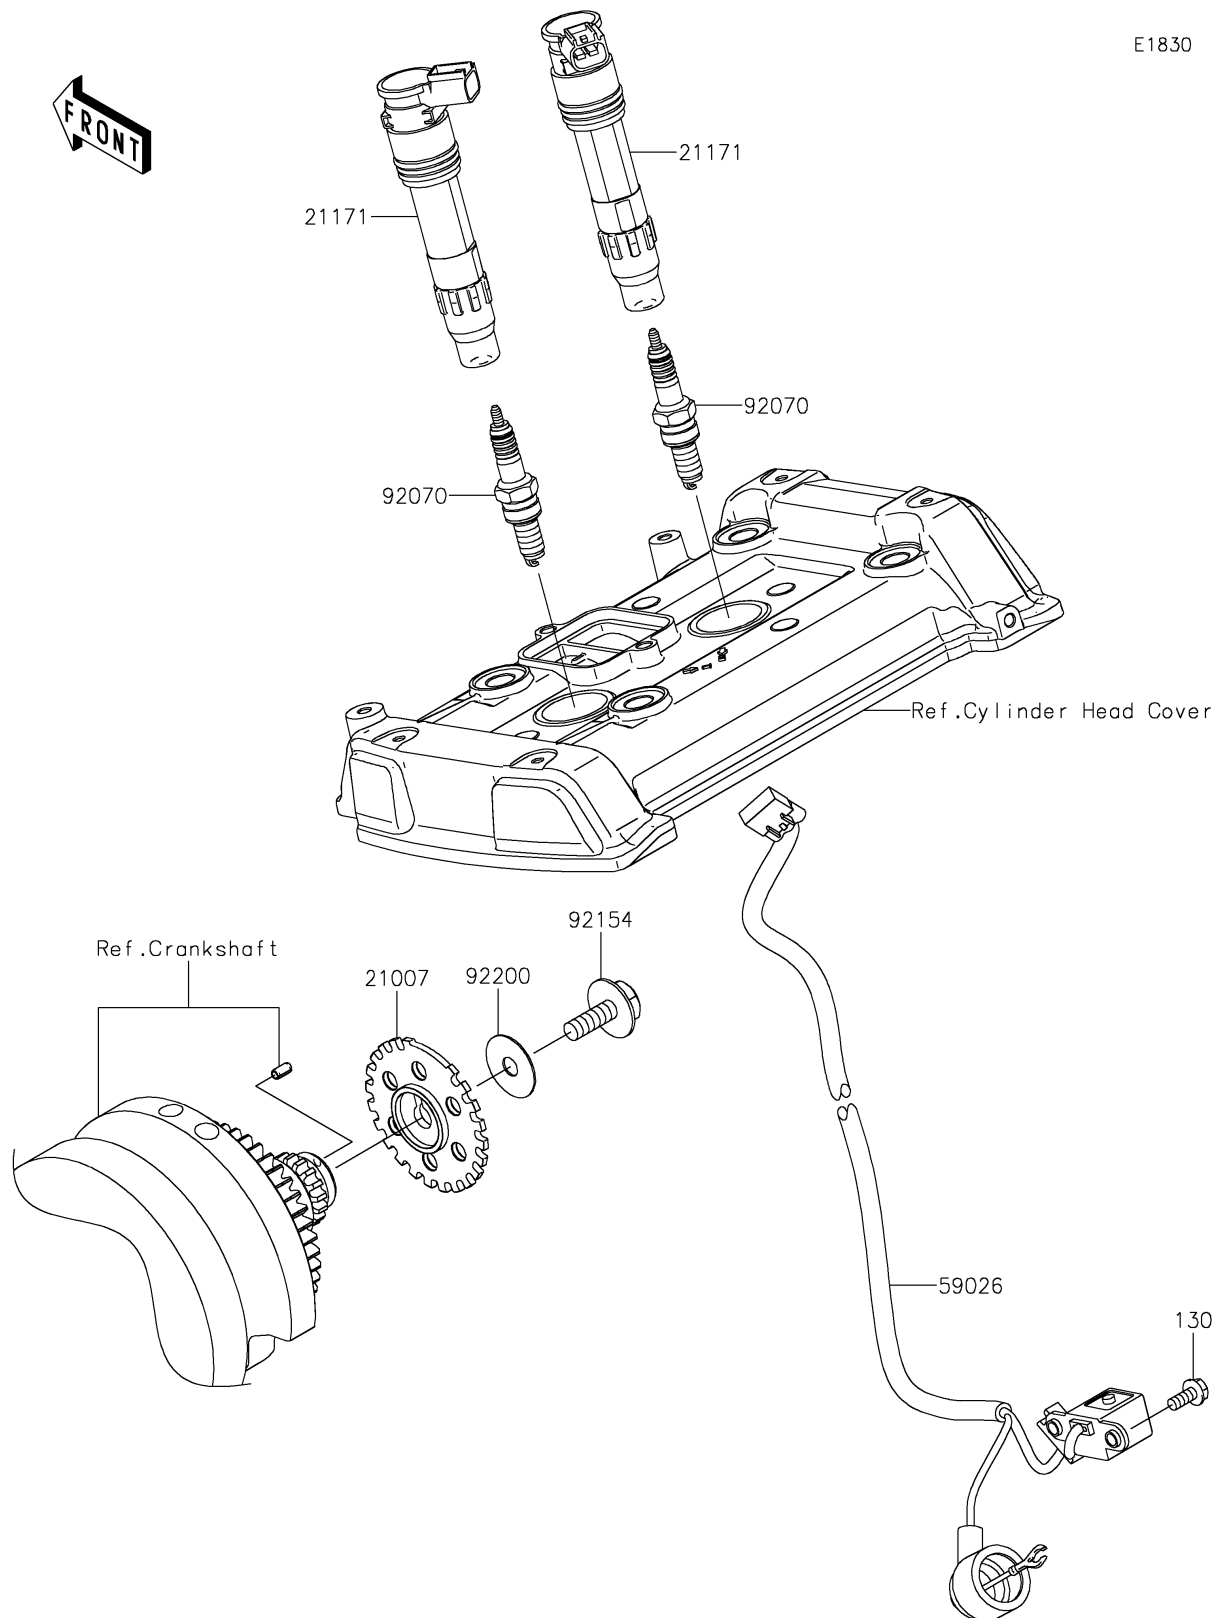

2019 VULCAN® S ABS CAFE

PARTS DIAGRAM

Ignition System

E1830

2019 VULCAN® S ABS CAFE

PARTS LIST

Ignition System

ITEM NAME

PART NUMBER

QUANTITY
