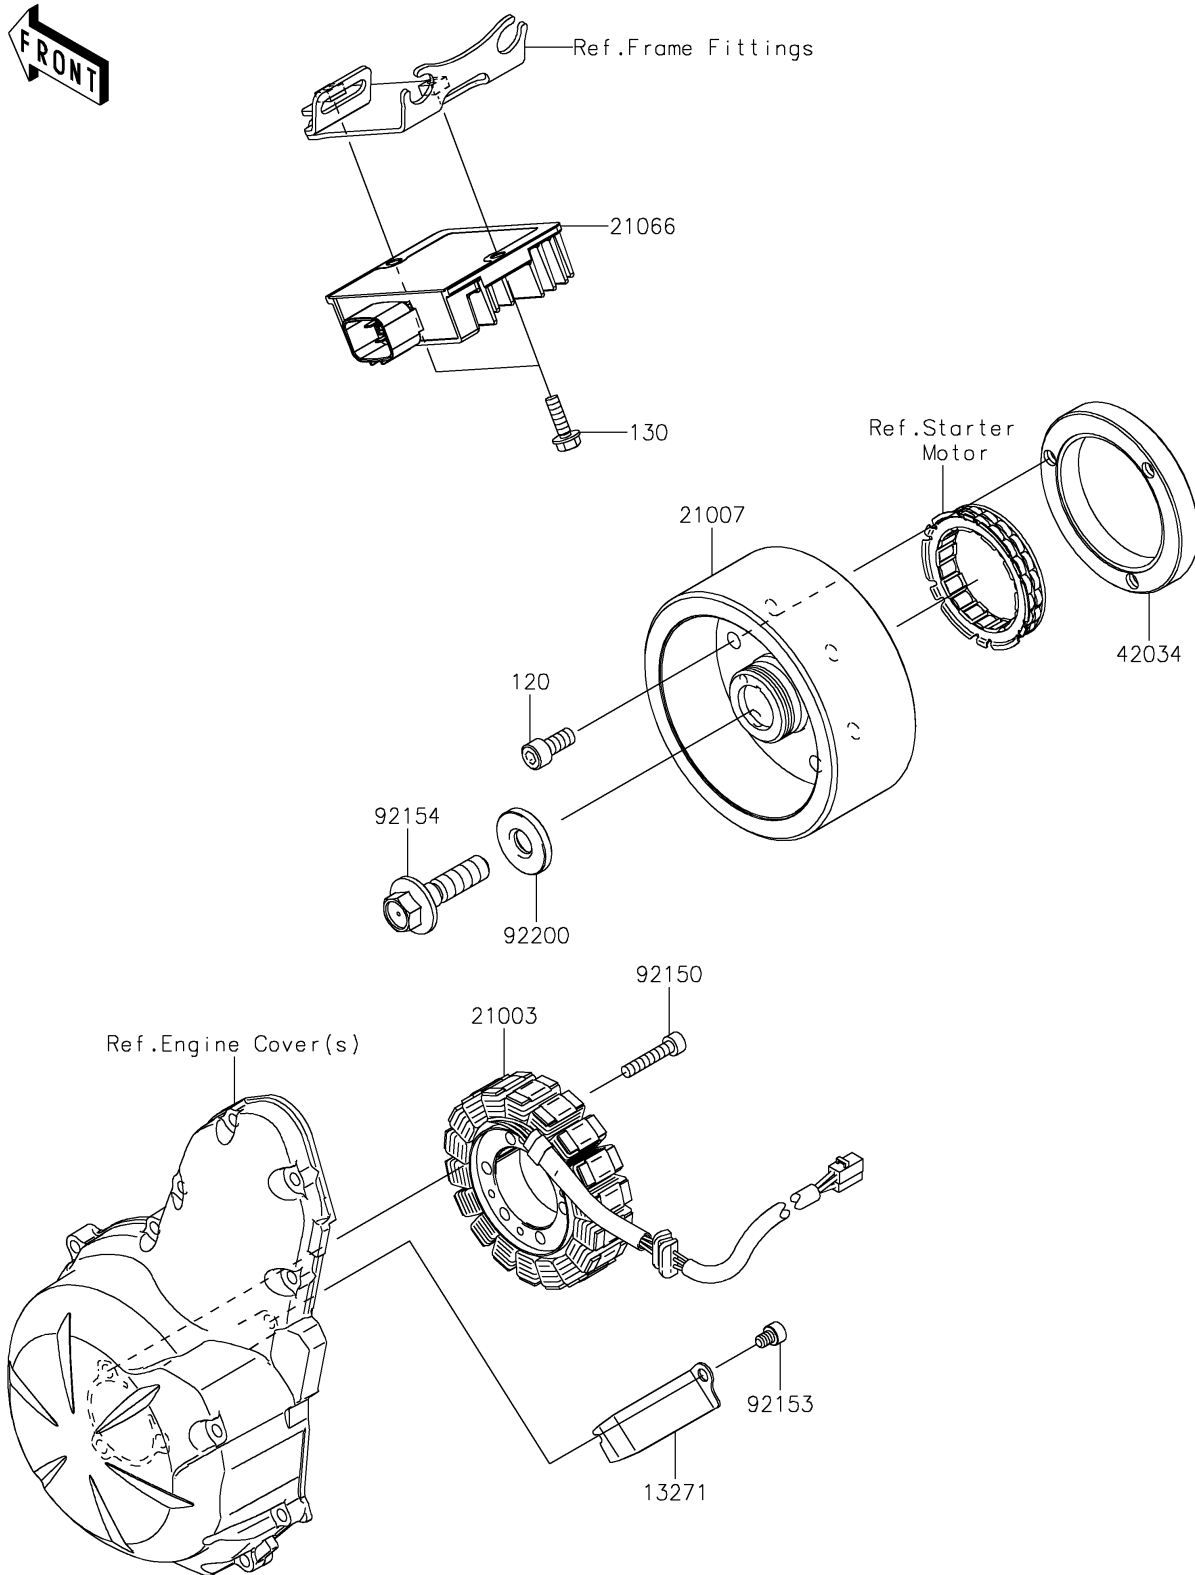

2017 Vulcan S ABS CAFE

PARTS DIAGRAM

Generator

E1810

2017 Vulcan S ABS CAFE

PARTS LIST

Generator

ITEM NAME

PART NUMBER

QUANTITY
