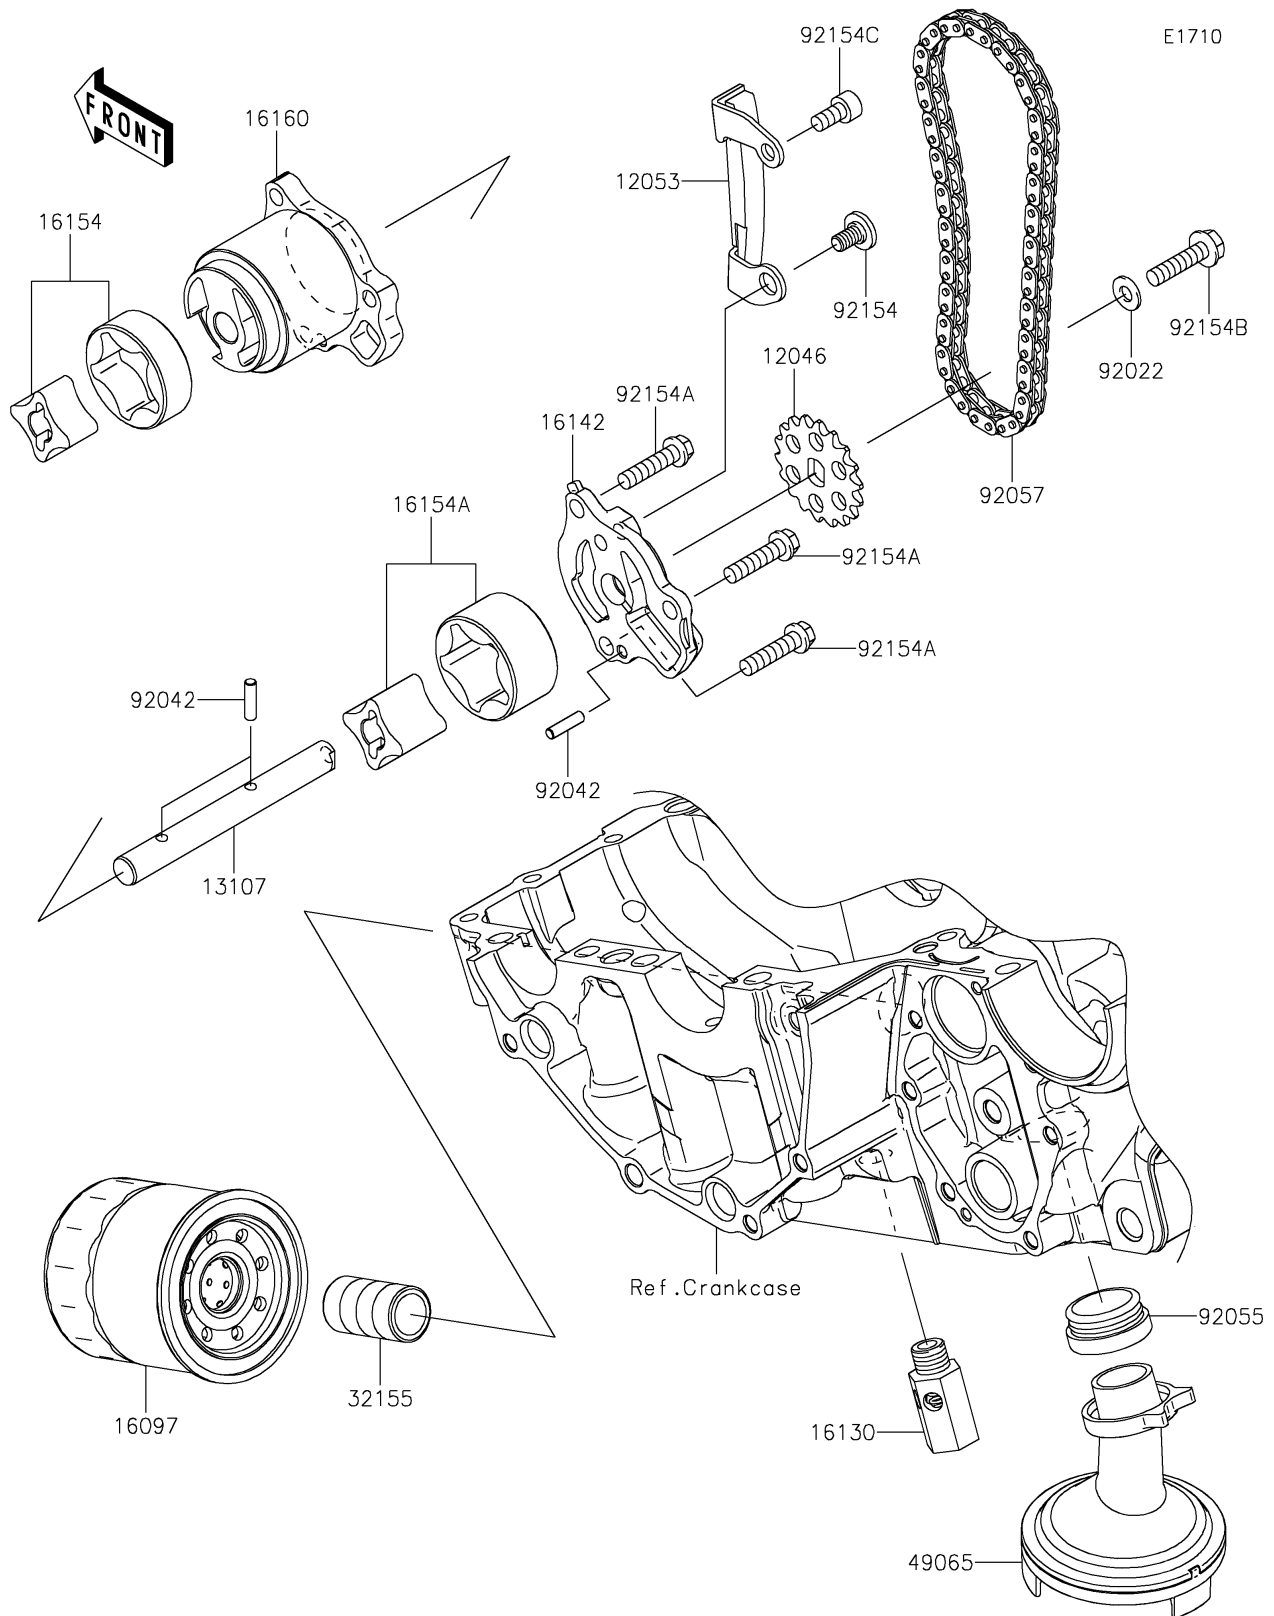

2019 VULCAN® S ABS CAFE

PARTS DIAGRAM

Oil Pump/Oil Filter

2019 VULCAN[®] S ABS CAFE

PARTS LIST

Oil Pump/Oil Filter

ITEM NAME	PART NUMBER	QUANTITY
-----------	-------------	----------
