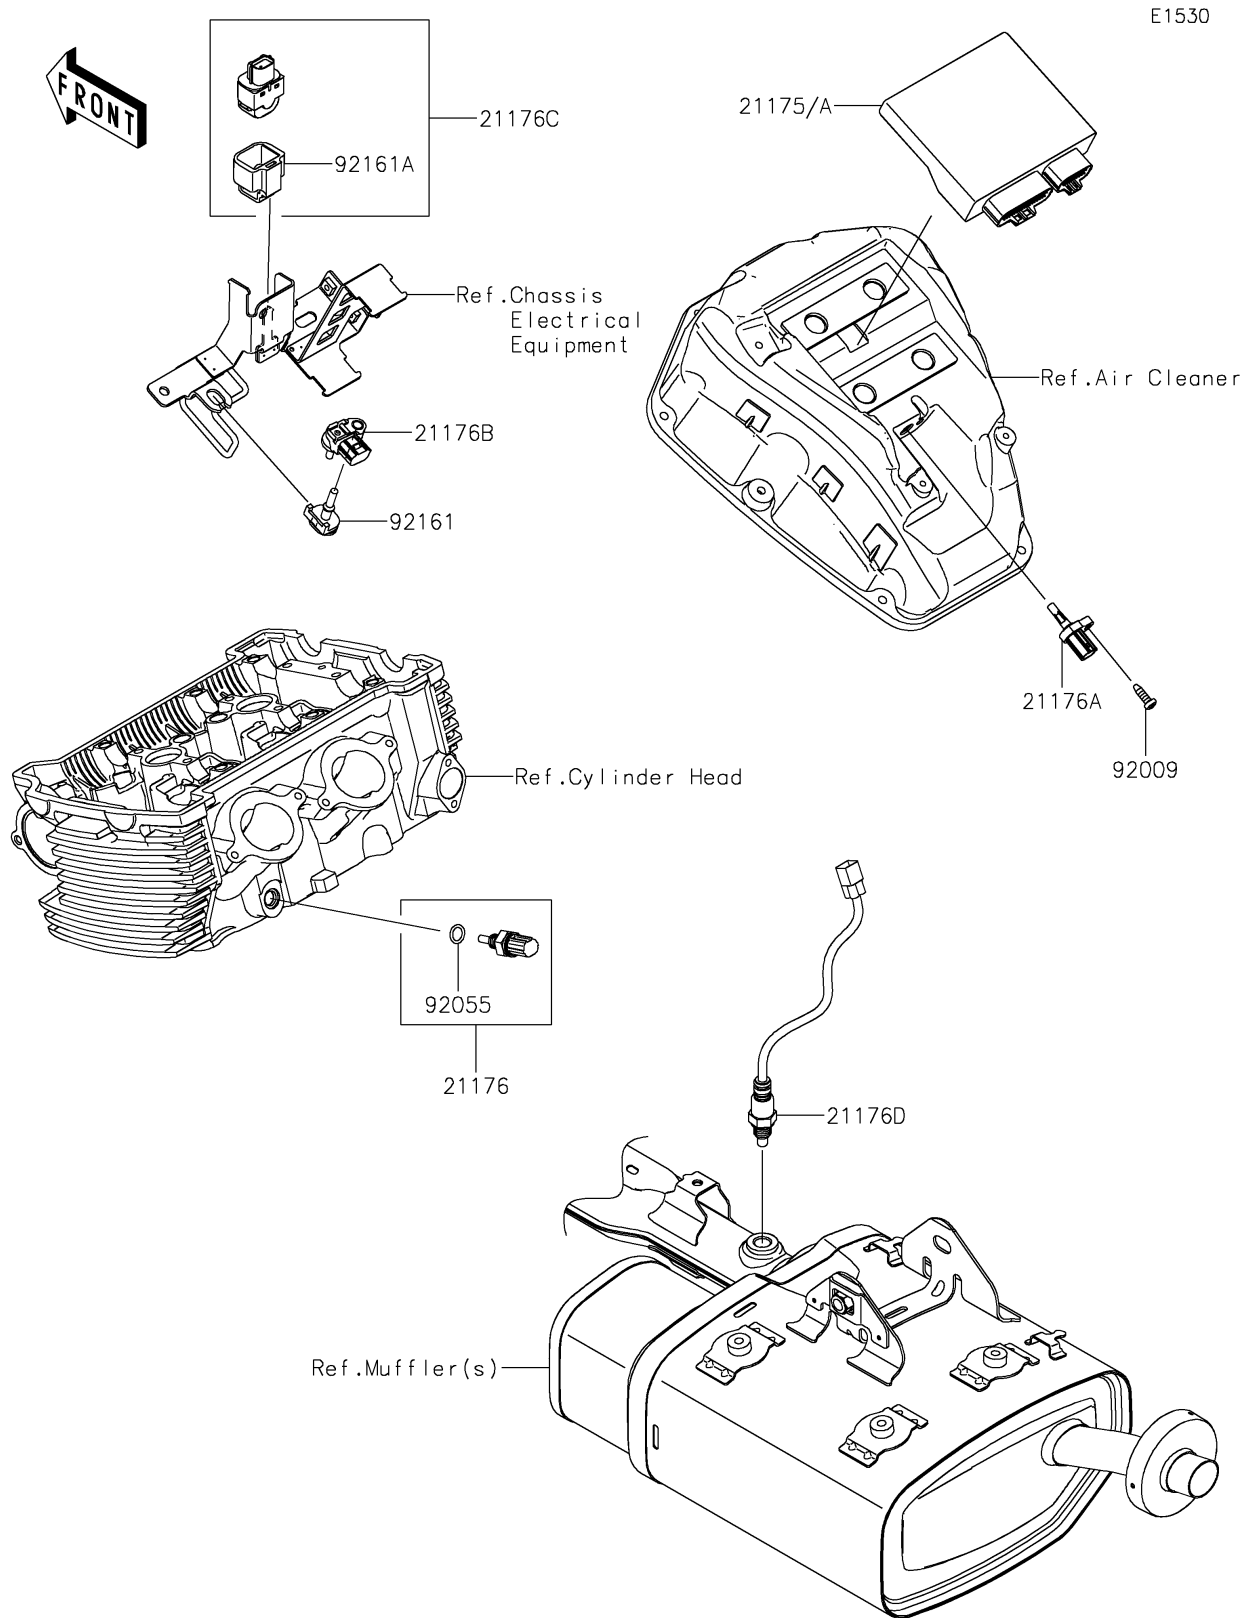

2017 Vulcan S ABS CAFE

PARTS DIAGRAM

Fuel Injection

2017 Vulcan S ABS CAFE

PARTS LIST

Fuel Injection

ITEM NAME

PART NUMBER

QUANTITY
