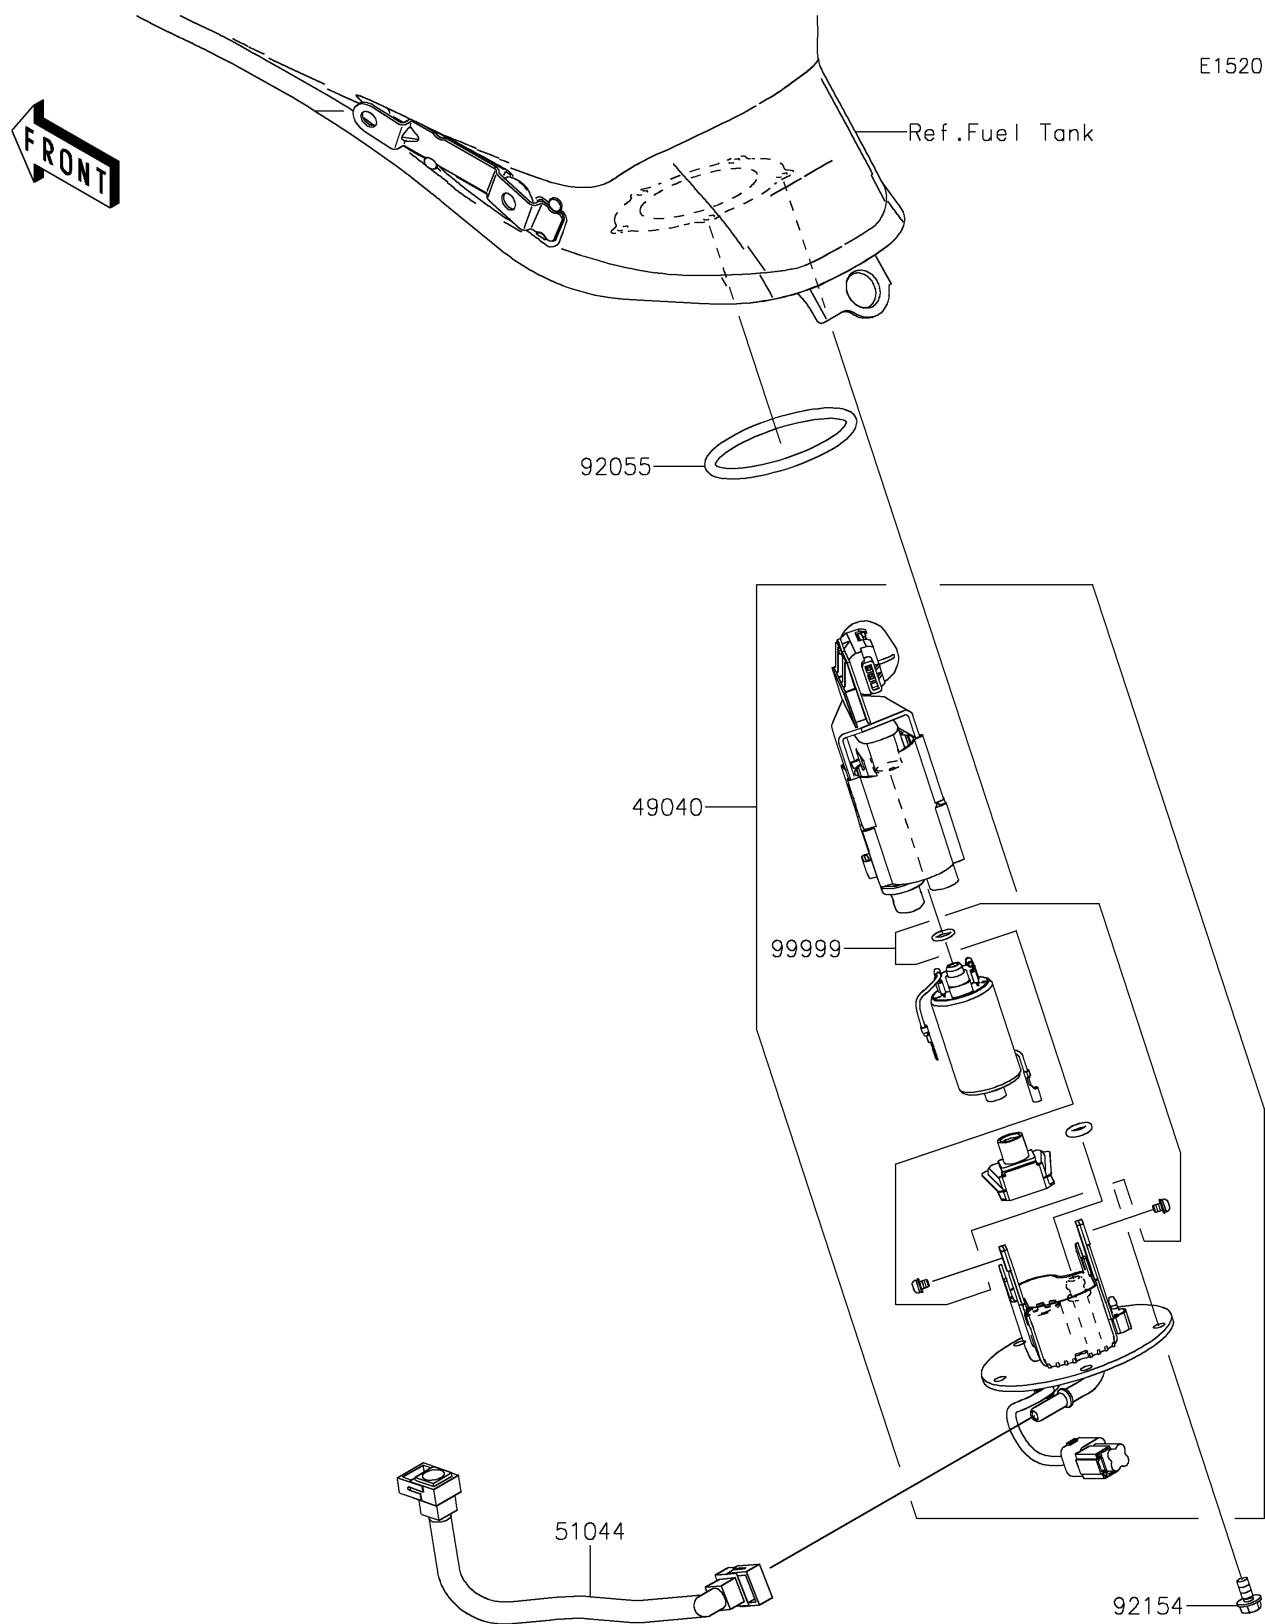

2019 VULCAN® S ABS CAFE

PARTS DIAGRAM

Fuel Pump

2019 VULCAN[®] S ABS CAFE

PARTS LIST

Fuel Pump

ITEM NAME

PART NUMBER

QUANTITY
