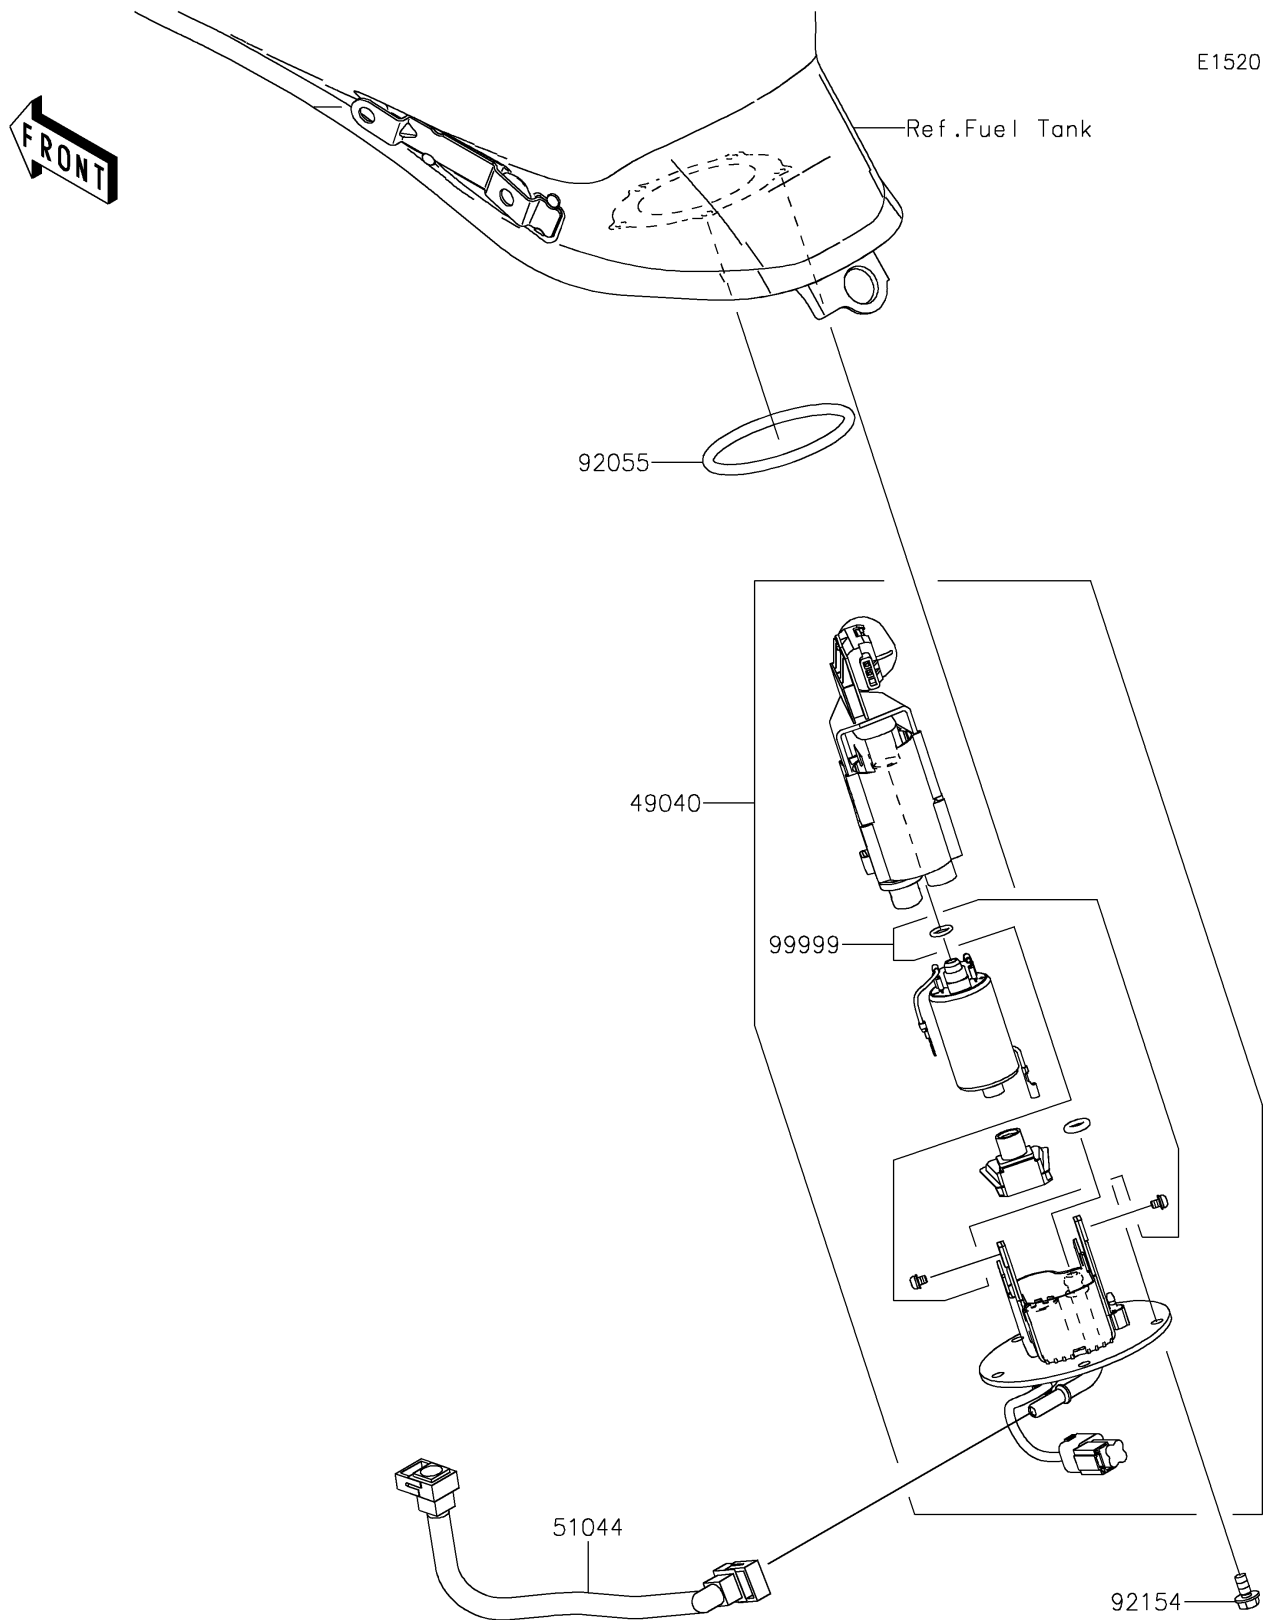

2017 Vulcan S ABS CAFE

PARTS DIAGRAM

Fuel Pump

2017 Vulcan S ABS CAFE

PARTS LIST

Fuel Pump

ITEM NAME

PART NUMBER

QUANTITY
