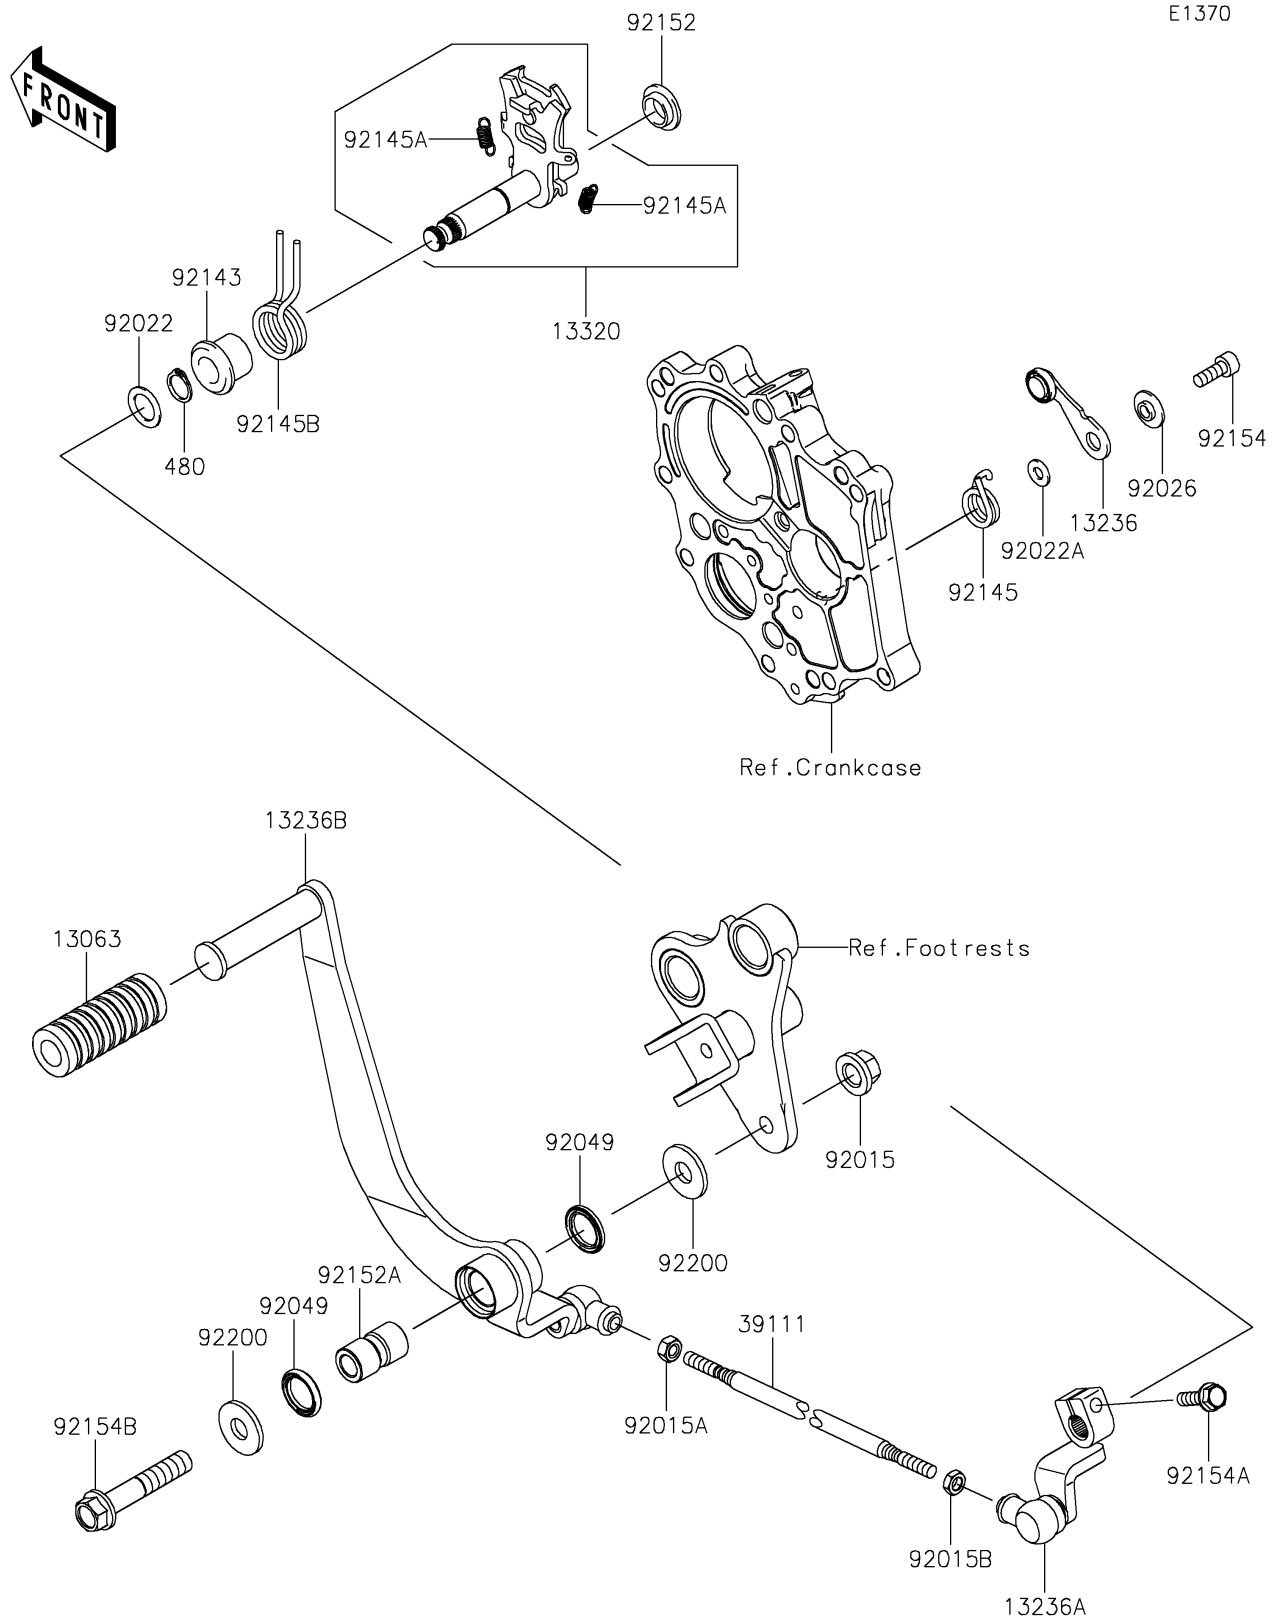

2019 VULCAN® S ABS CAFE

PARTS DIAGRAM

Gear Change Mechanism

2019 VULCAN® S ABS CAFE

PARTS LIST

Gear Change Mechanism

ITEM NAME

PART NUMBER

QUANTITY
