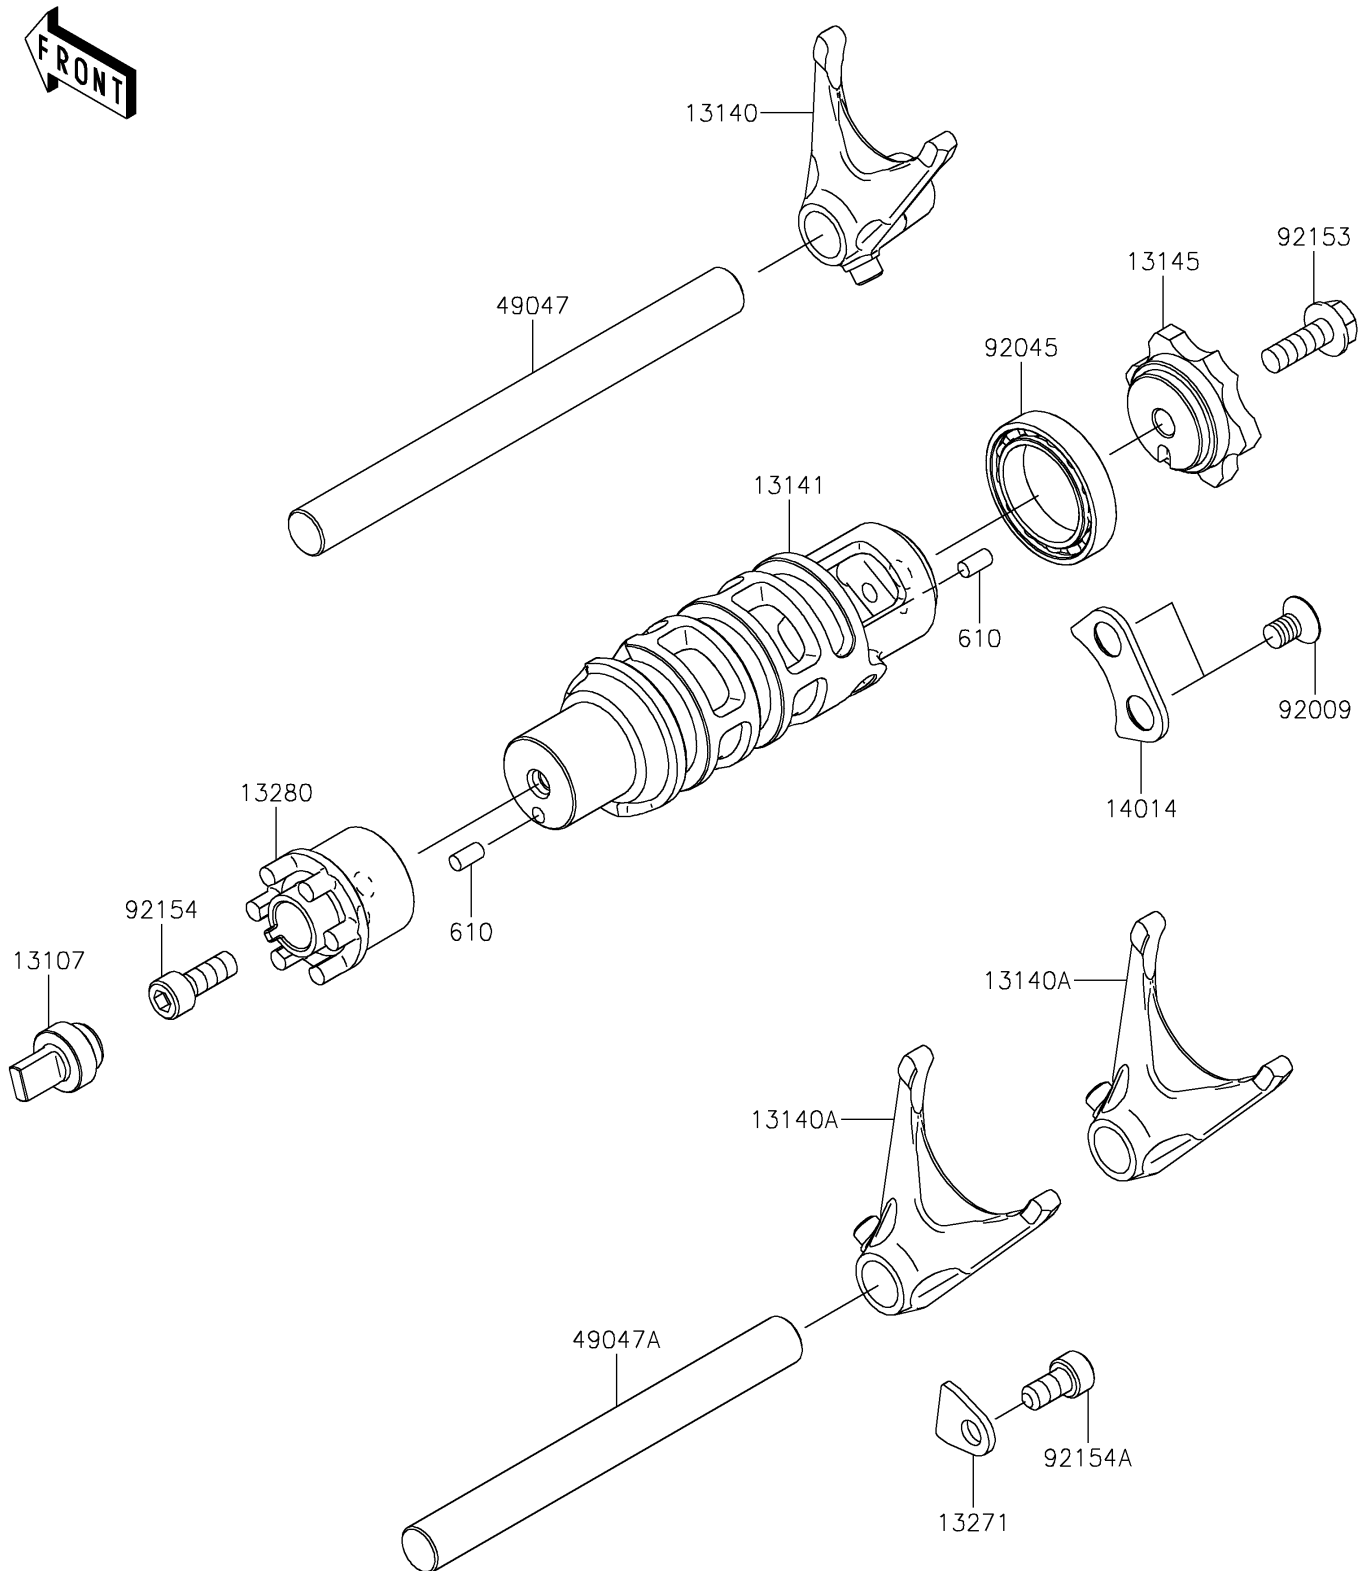

2019 VULCAN® S ABS CAFE

PARTS DIAGRAM

Gear Change Drum/Shift Fork(s)

E1362

2019 VULCAN[®] S ABS CAFE

PARTS LIST

Gear Change Drum/Shift Fork(s)

ITEM NAME

PART NUMBER

QUANTITY
