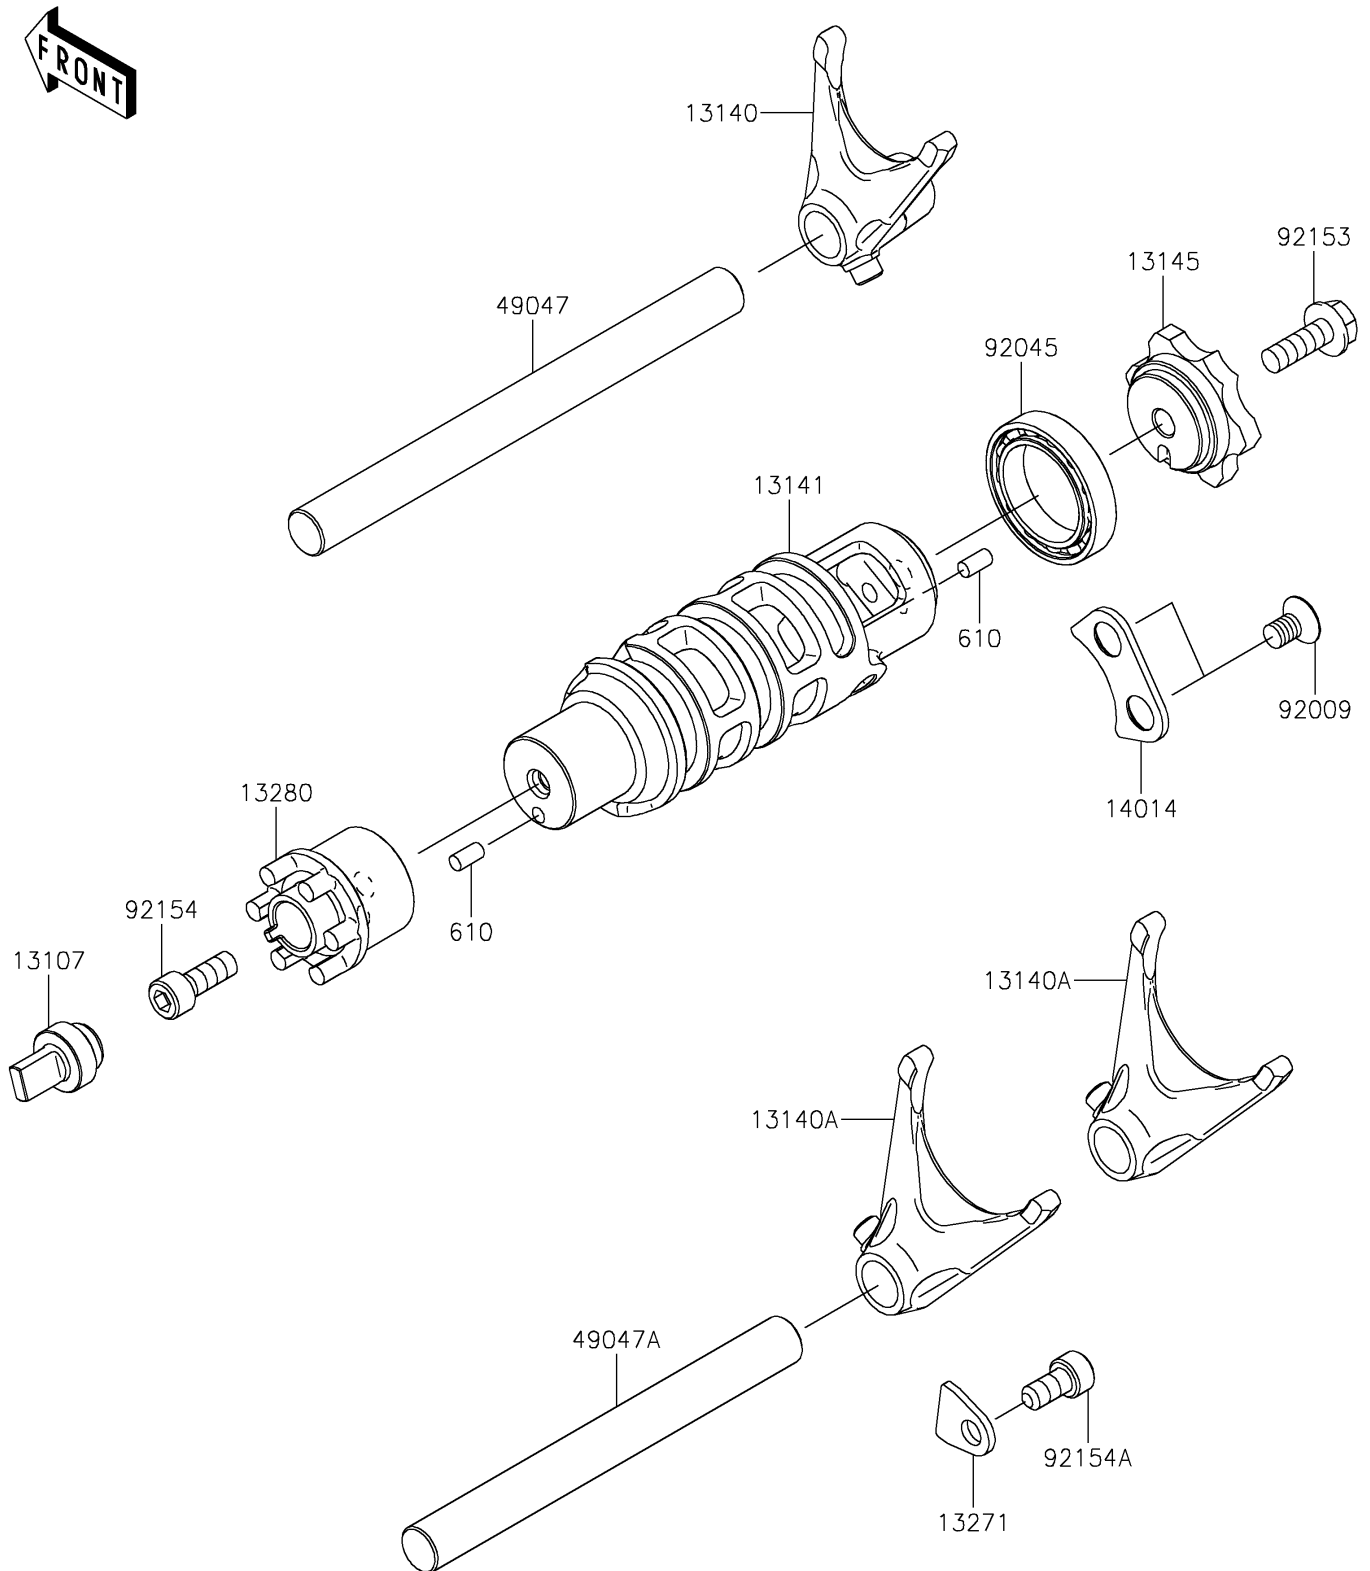

2017 Vulcan S ABS CAFE

PARTS DIAGRAM

Gear Change Drum/Shift Fork(s)

E1362

2017 Vulcan S ABS CAFE

PARTS LIST

Gear Change Drum/Shift Fork(s)

ITEM NAME	PART NUMBER	QUANTITY
-----------	-------------	----------
