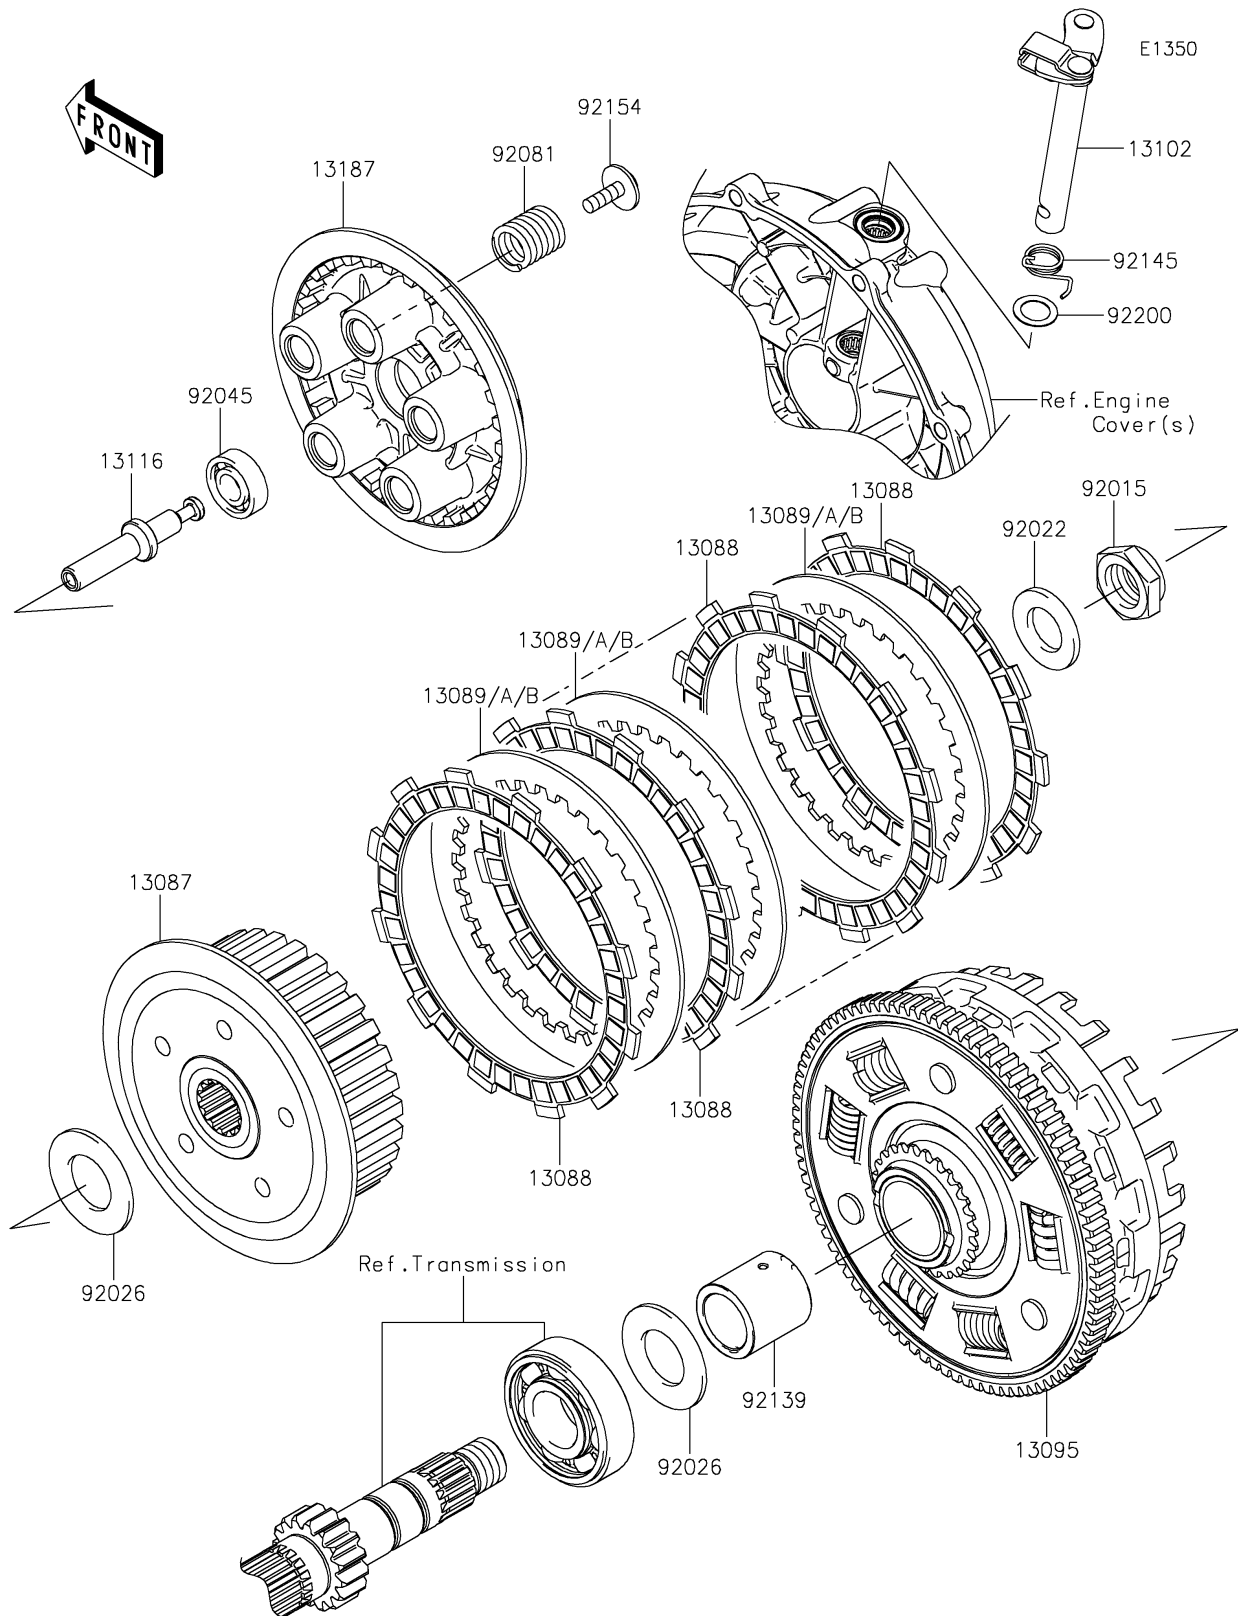

2017 Vulcan S ABS CAFE

PARTS DIAGRAM

Clutch

2017 Vulcan S ABS CAFE

PARTS LIST

Clutch

ITEM NAME

PART NUMBER

QUANTITY
