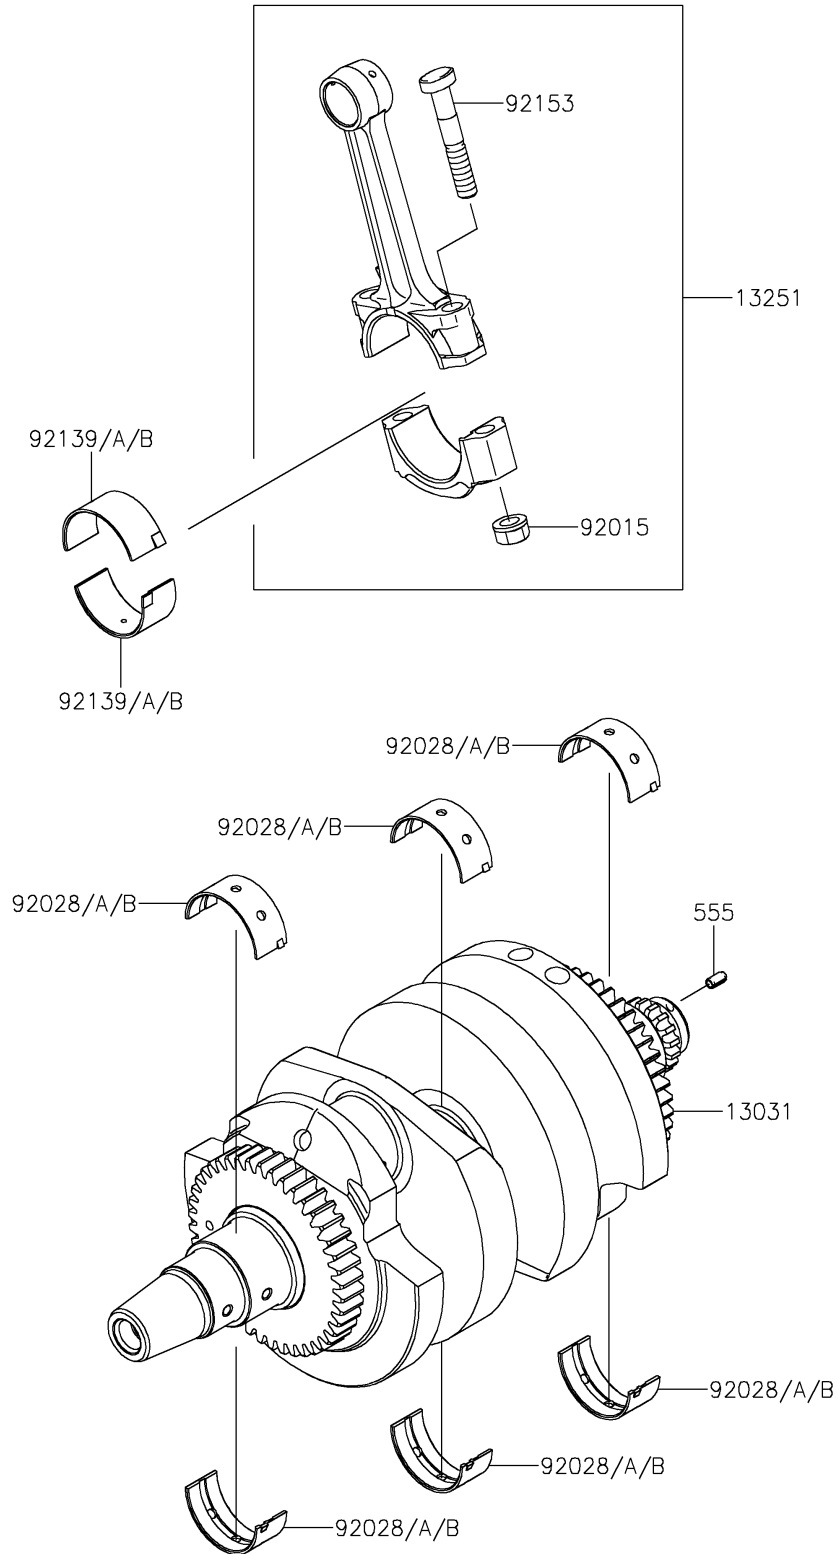

2017 Vulcan S ABS CAFE

PARTS DIAGRAM

Crankshaft

E1321

2017 Vulcan S ABS CAFE

PARTS LIST

Crankshaft

ITEM NAME

PART NUMBER

QUANTITY
