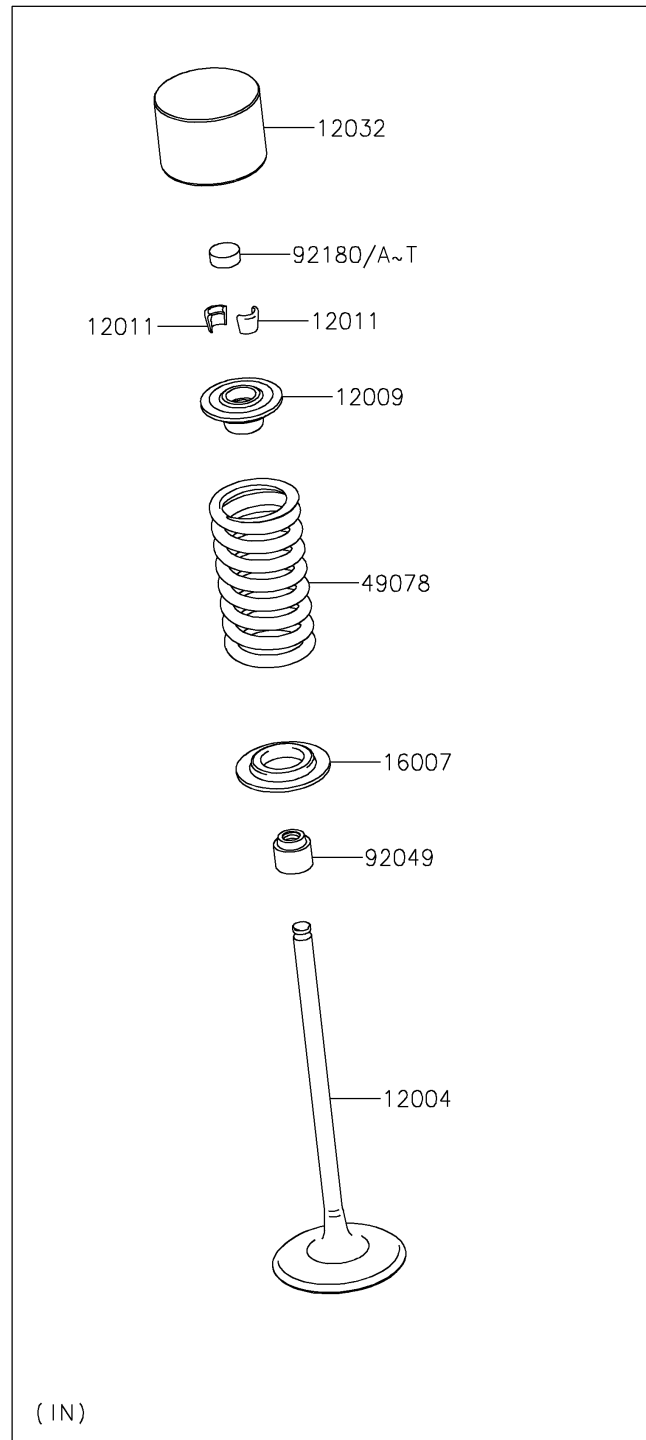

2019 VULCAN® S ABS CAFE

PARTS DIAGRAM

Valve(s)

E1210

2019 VULCAN® S ABS CAFE

PARTS LIST

Valve(s)

ITEM NAME

PART NUMBER

QUANTITY
