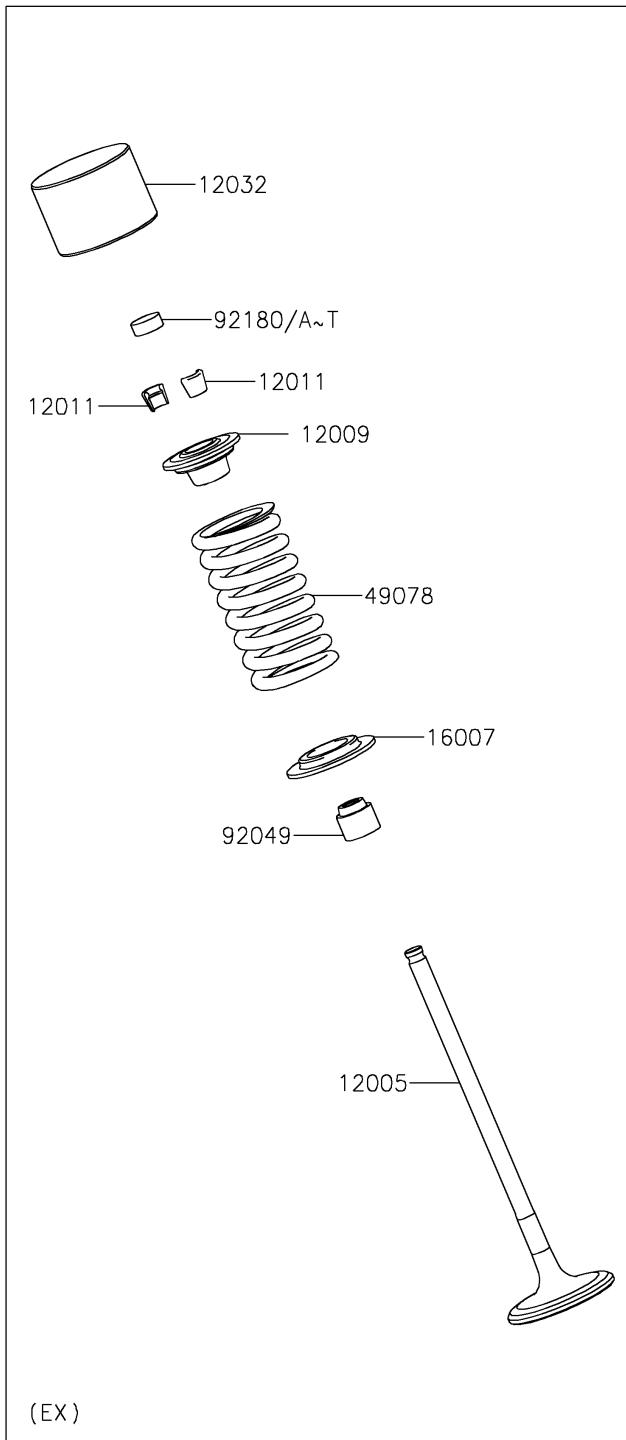

2019 VULCAN® S ABS CAFE

PARTS DIAGRAM

Valve(s)

E1210

2019 VULCAN® S ABS CAFE

PARTS LIST

Valve(s)

ITEM NAME

PART NUMBER

QUANTITY
