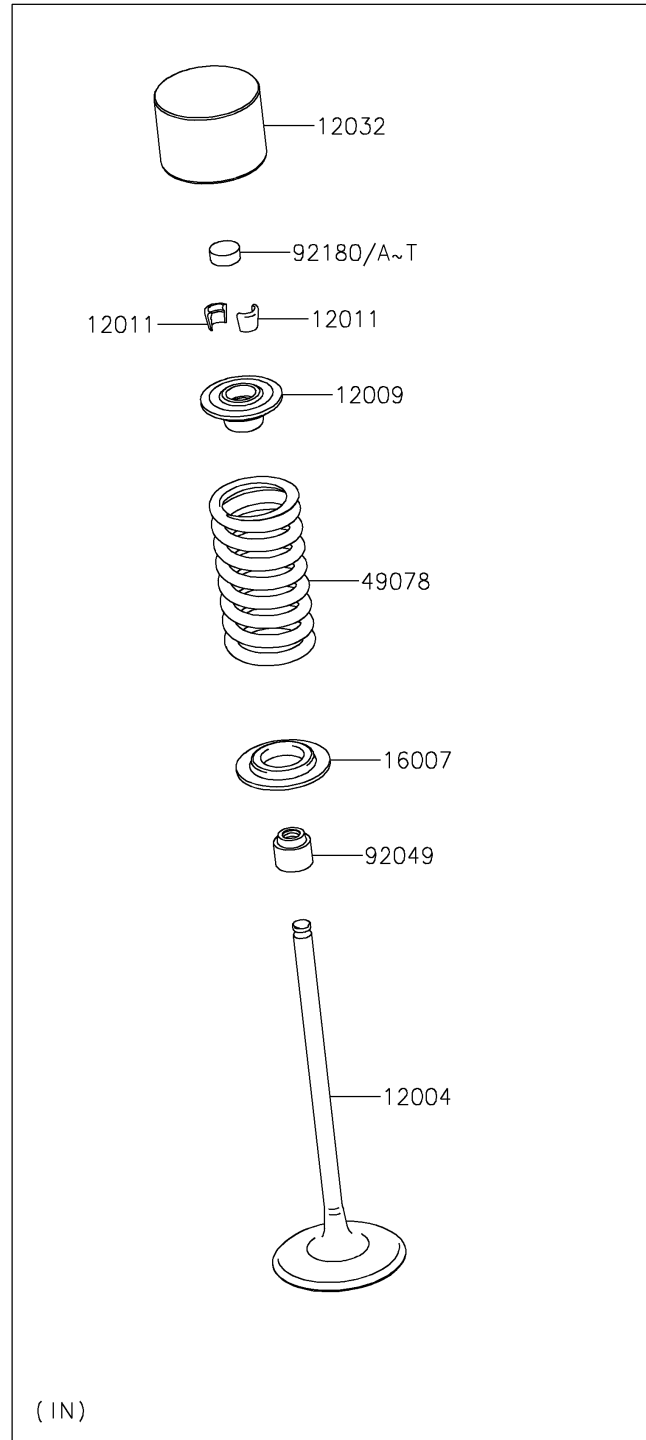

2017 Vulcan S ABS CAFE

PARTS DIAGRAM

Valve(s)

E1210

2017 Vulcan S ABS CAFE

PARTS LIST

Valve(s)

ITEM NAME

PART NUMBER

QUANTITY
