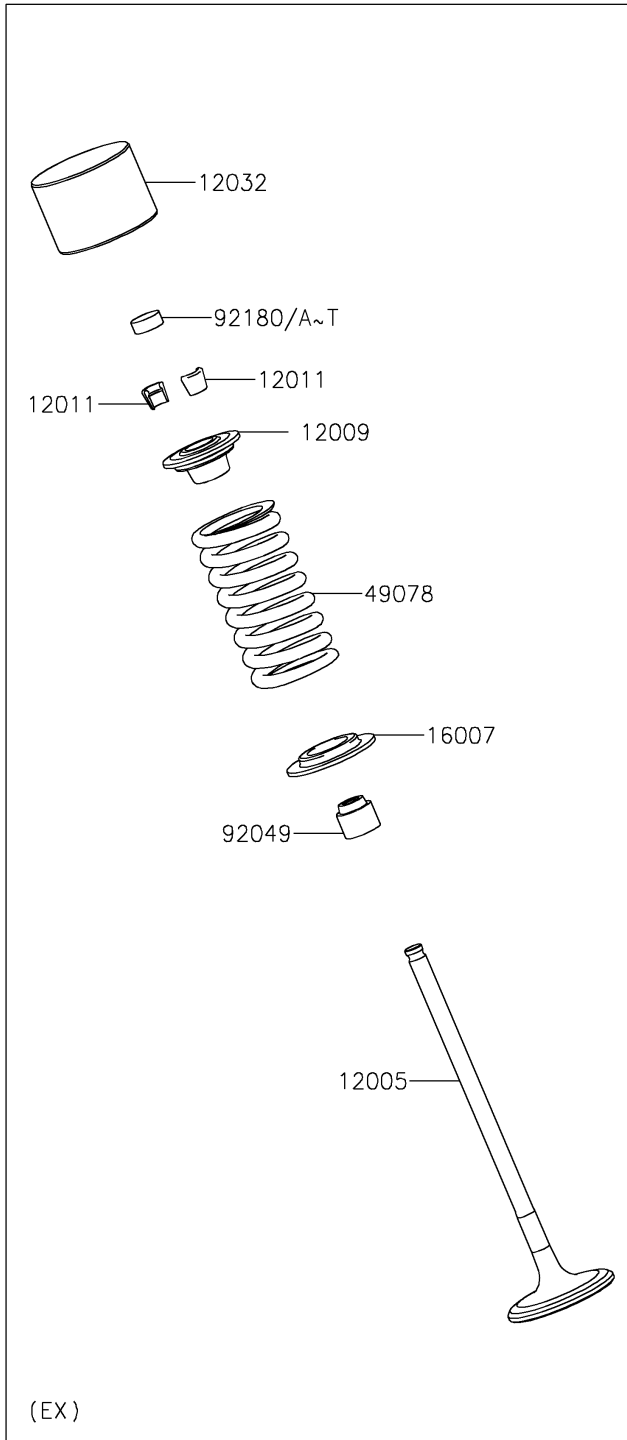

2017 Vulcan S ABS CAFE

PARTS DIAGRAM

Valve(s)

E1210

2017 Vulcan S ABS CAFE

PARTS LIST

Valve(s)

ITEM NAME

PART NUMBER

QUANTITY
