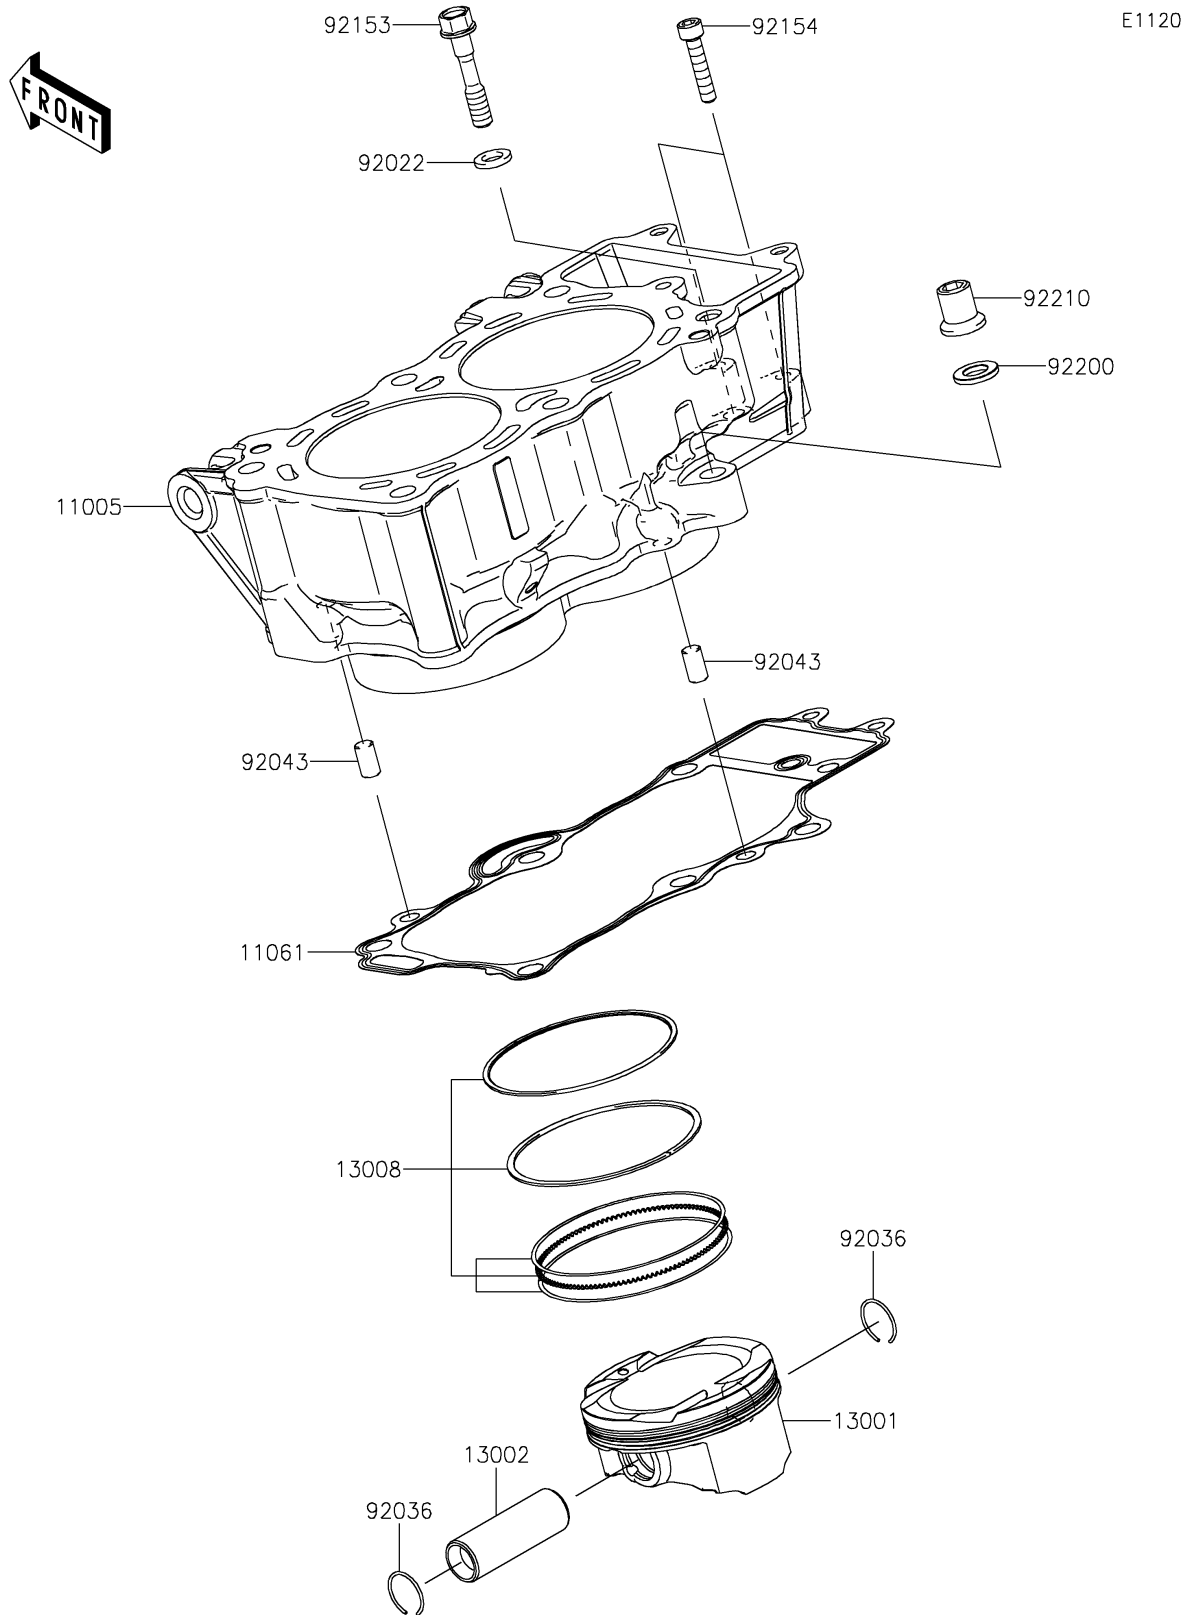

2017 Vulcan S ABS CAFE

PARTS DIAGRAM

Cylinder/Piston(s)

2017 Vulcan S ABS CAFE

PARTS LIST

Cylinder/Piston(s)

ITEM NAME

PART NUMBER

QUANTITY
