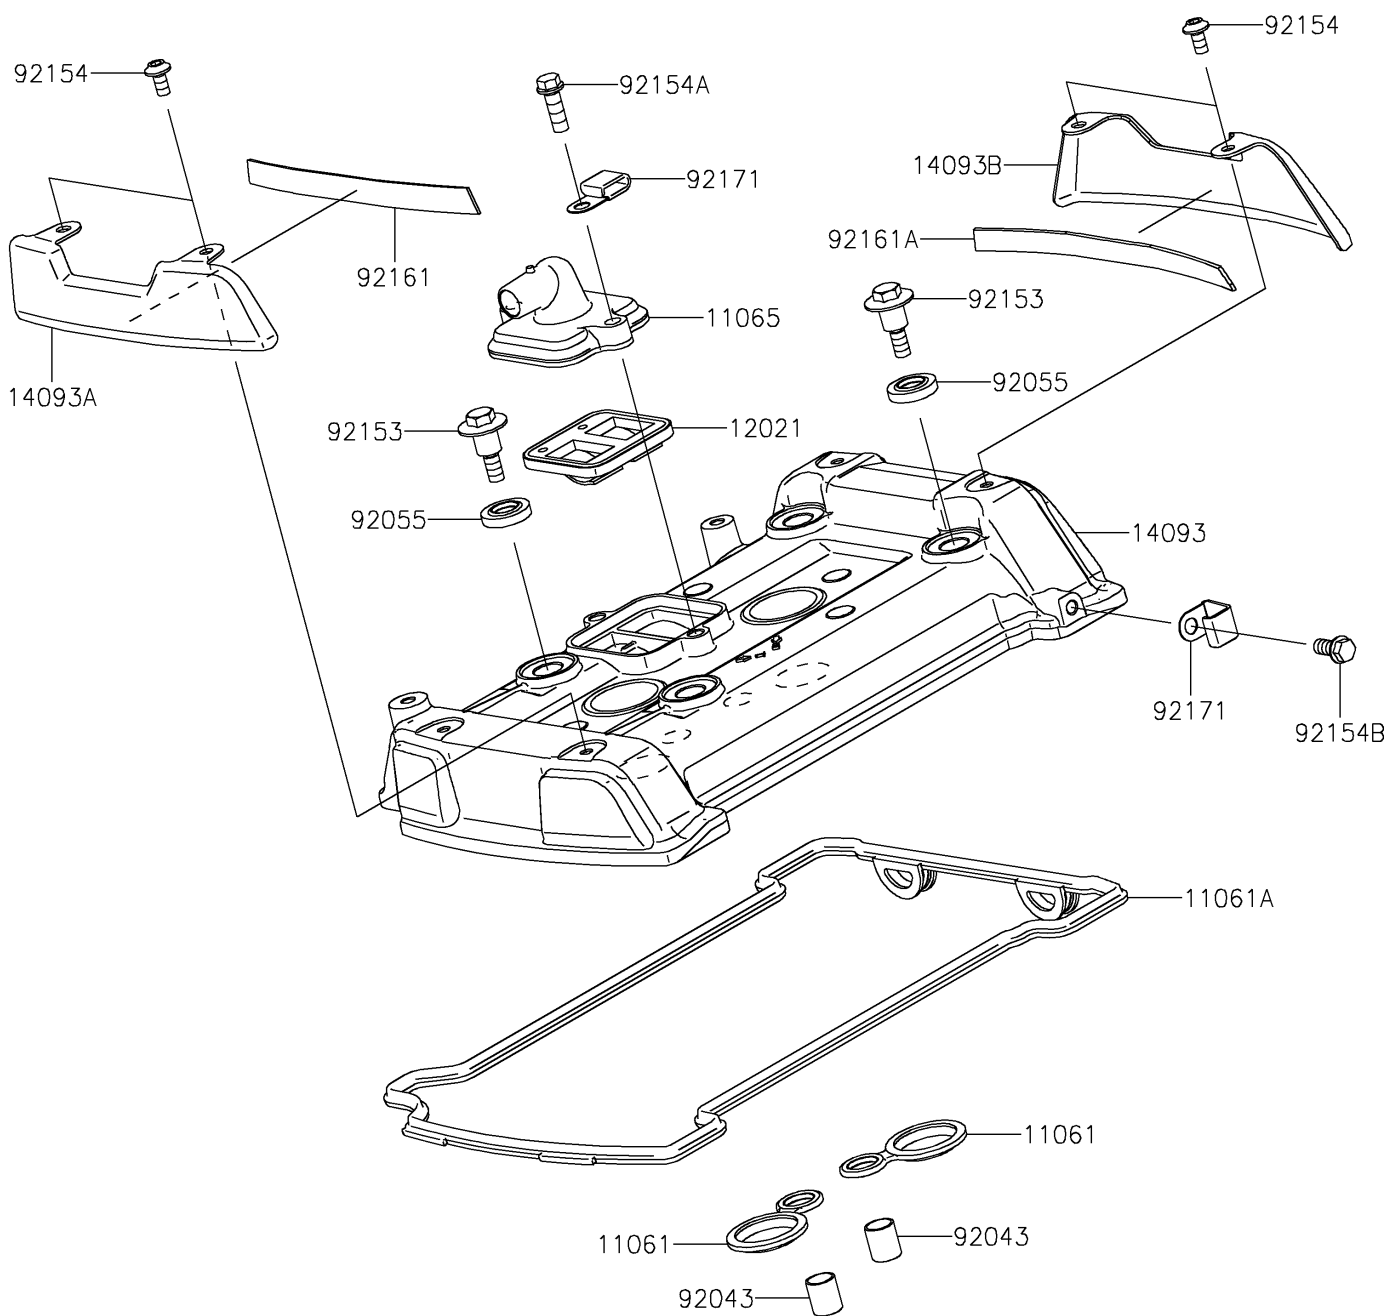

2019 VULCAN® S ABS CAFE

PARTS DIAGRAM Cylinder Head Cover

E1112

2019 VULCAN® S ABS CAFE

PARTS LIST

Cylinder Head Cover

ITEM NAME

PART NUMBER

QUANTITY
