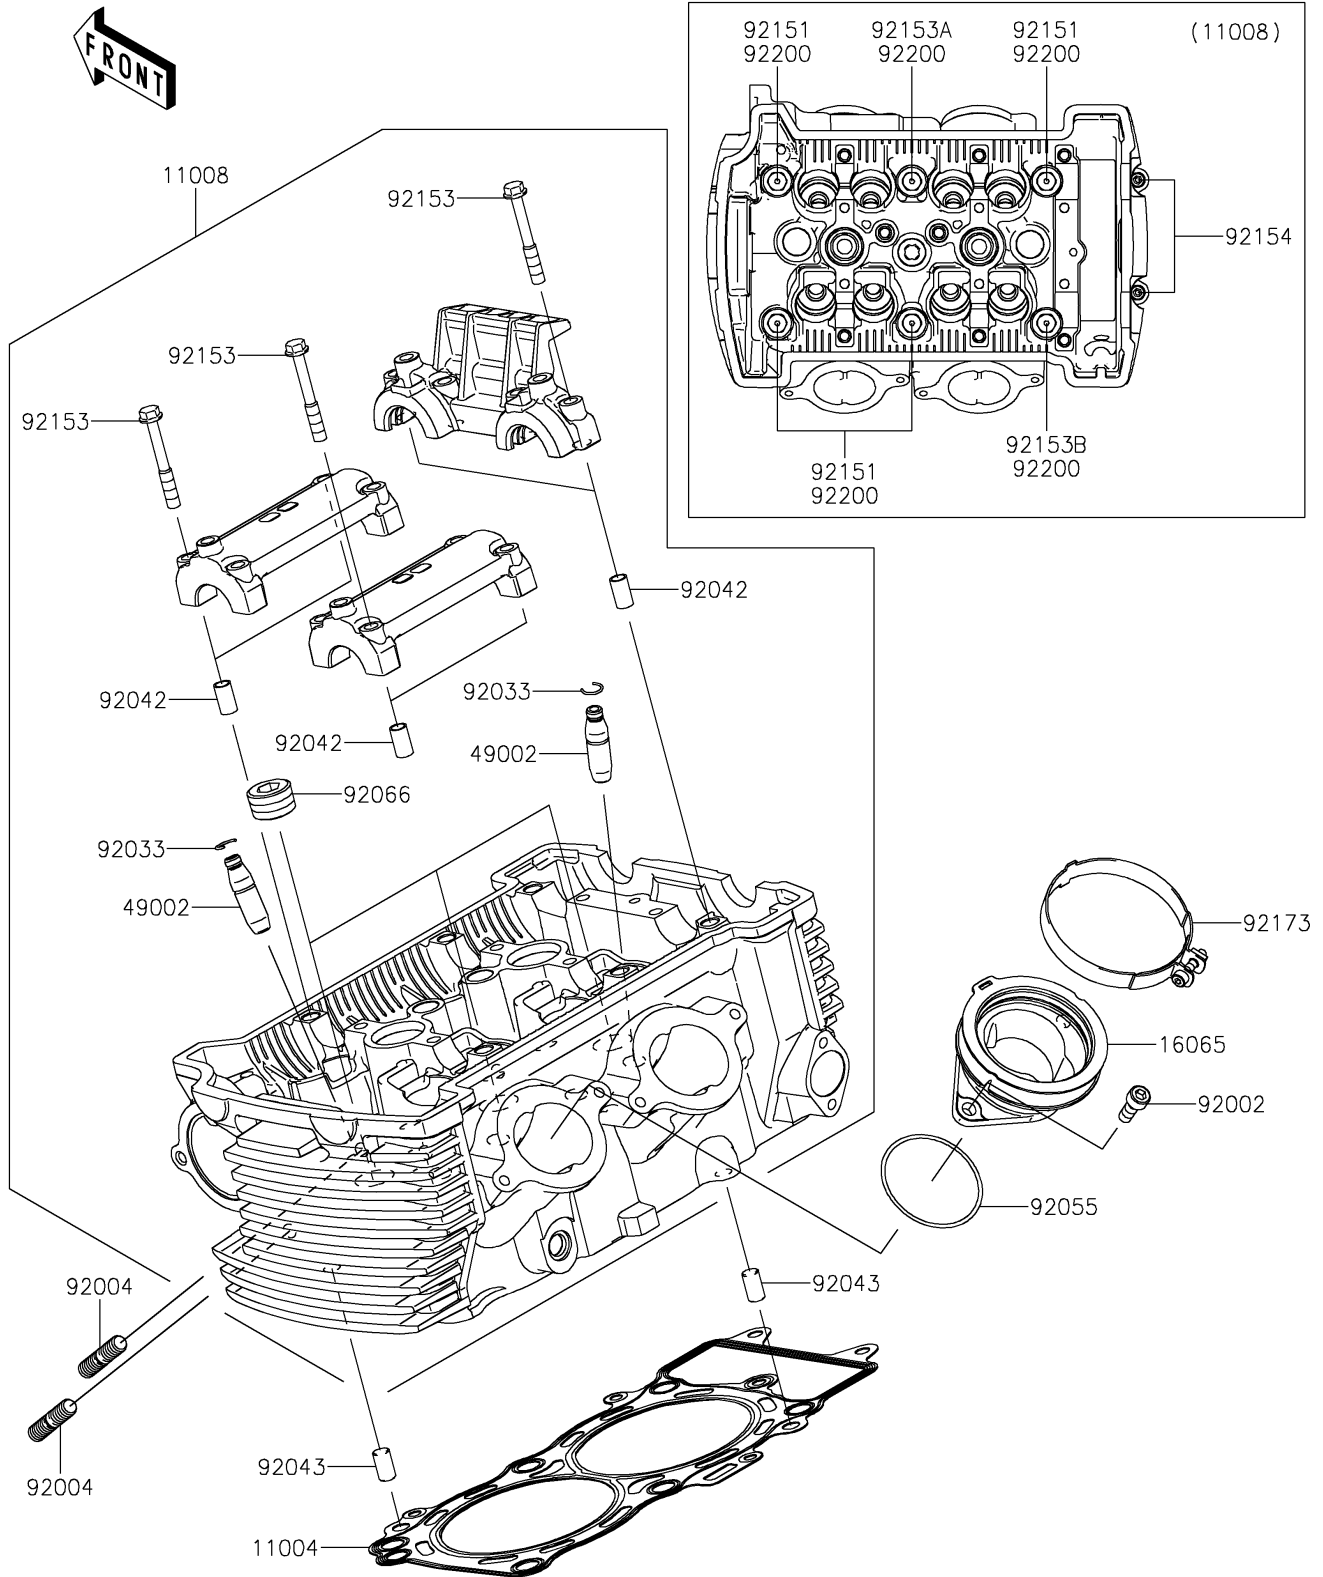

2017 Vulcan S ABS CAFE

PARTS DIAGRAM

Cylinder Head

E1111

2017 Vulcan S ABS CAFE

PARTS LIST

Cylinder Head

ITEM NAME

PART NUMBER

QUANTITY
