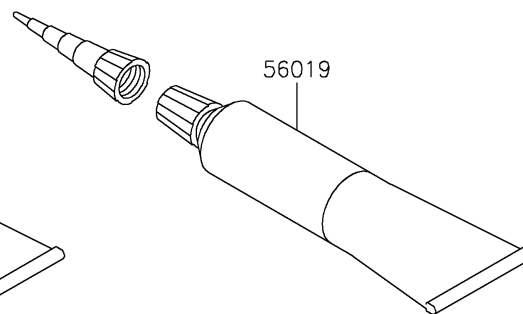

2020 VULCAN® 900 CLASSIC

PARTS DIAGRAM

Owner's Tools

56007

F2810

2020 VULCAN® 900 CLASSIC

PARTS LIST

Owner's Tools

ITEM NAME	PART NUMBER	QUANTITY
TOOL-KIT (Ref # 56007)	56007-0095	1
BAG,TOOL (Ref # 56008)	56008-1075	1
GASKET-LIQUID,TB1211,WHITE (Ref # 56019)	56019-120	1
GASKET-LIQUID,TB1211F,CLEAR (Ref # 92104)	92104-0004	1
GASKET-LIQUID,TB1216B,BLACK (Ref # 92104A)	92104-1064	1
GRIP-SCREW DRIVER (Ref # 92106)	92106-1001	1
TOOL-DRIVER,#3PHILLIPS (Ref # 92107)	92107-005	1
TOOL-WRENCH,HOOK (Ref # 92110)	92110-0018	1
TOOL-WRENCH,ALLEN,5MM (Ref # 92110A)	92110-1015	1
TOOL-WRENCH,OPEN END,10X12 (Ref # 92110B)	92110-1152	1
TOOL-WRENCH,OPEN END,14X17 (Ref # 92110C)	92110-1153	1
TOOL-WRENCH,HOOK (Ref # 92110D)	92110-1173	1
TOOL-BAR,BOX END WRENCH (Ref # 92111)	92111-0002	1
TOOL-WRENCH,OPEN END,8X10 (Ref # 92126)	92126-004	1