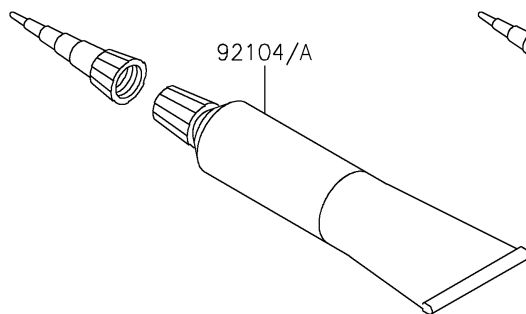

2020 VULCAN® 900 CLASSIC

PARTS DIAGRAM

Owner's Tools

56007

F2810

2020 VULCAN® 900 CLASSIC

PARTS LIST

Owner's Tools

ITEM NAME	PART NUMBER	QUANTITY
TOOL-KIT (Ref # 56007)	56007-0095	1
BAG,TOOL (Ref # 56008)	56008-1075	1
GASKET-LIQUID,TB1211,WHITE (Ref # 56019)	56019-120	1
GASKET-LIQUID,TB1211F,CLEAR (Ref # 92104)	92104-0004	1
GASKET-LIQUID,TB1216B,BLACK (Ref # 92104A)	92104-1064	1
GRIP-SCREW DRIVER (Ref # 92106)	92106-1001	1
TOOL-DRIVER,#3PHILLIPS (Ref # 92107)	92107-005	1
TOOL-WRENCH,HOOK (Ref # 92110)	92110-0018	1
TOOL-WRENCH,ALLEN,5MM (Ref # 92110A)	92110-1015	1
TOOL-WRENCH,OPEN END,10X12 (Ref # 92110B)	92110-1152	1
TOOL-WRENCH,OPEN END,14X17 (Ref # 92110C)	92110-1153	1
TOOL-WRENCH,HOOK (Ref # 92110D)	92110-1173	1
TOOL-BAR,BOX END WRENCH (Ref # 92111)	92111-0002	1
TOOL-WRENCH,OPEN END,8X10 (Ref # 92126)	92126-004	1