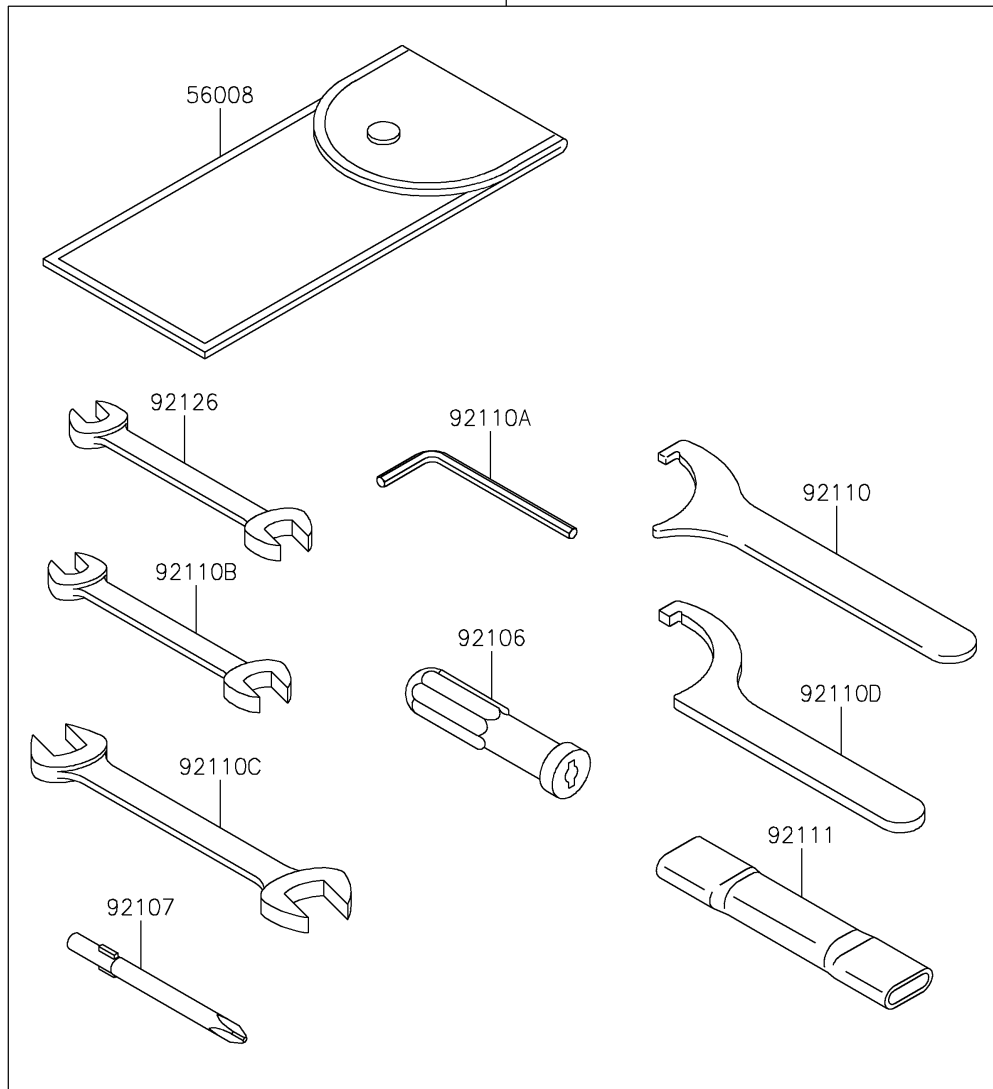

2020 VULCAN® 900 CLASSIC

PARTS DIAGRAM

Owner's Tools

56007

F2810

2020 VULCAN® 900 CLASSIC

PARTS LIST

Owner's Tools

ITEM NAME	PART NUMBER	QUANTITY
TOOL-KIT (Ref # 56007)	56007-0095	1
BAG,TOOL (Ref # 56008)	56008-1075	1
GASKET-LIQUID,TB1211,WHITE (Ref # 56019)	56019-120	1
GASKET-LIQUID,TB1211F,CLEAR (Ref # 92104)	92104-0004	1
GASKET-LIQUID,TB1216B,BLACK (Ref # 92104A)	92104-1064	1
GRIP-SCREW DRIVER (Ref # 92106)	92106-1001	1
TOOL-DRIVER,#3PHILLIPS (Ref # 92107)	92107-005	1
TOOL-WRENCH,HOOK (Ref # 92110)	92110-0018	1
TOOL-WRENCH,ALLEN,5MM (Ref # 92110A)	92110-1015	1
TOOL-WRENCH,OPEN END,10X12 (Ref # 92110B)	92110-1152	1
TOOL-WRENCH,OPEN END,14X17 (Ref # 92110C)	92110-1153	1
TOOL-WRENCH,HOOK (Ref # 92110D)	92110-1173	1
TOOL-BAR,BOX END WRENCH (Ref # 92111)	92111-0002	1
TOOL-WRENCH,OPEN END,8X10 (Ref # 92126)	92126-004	1