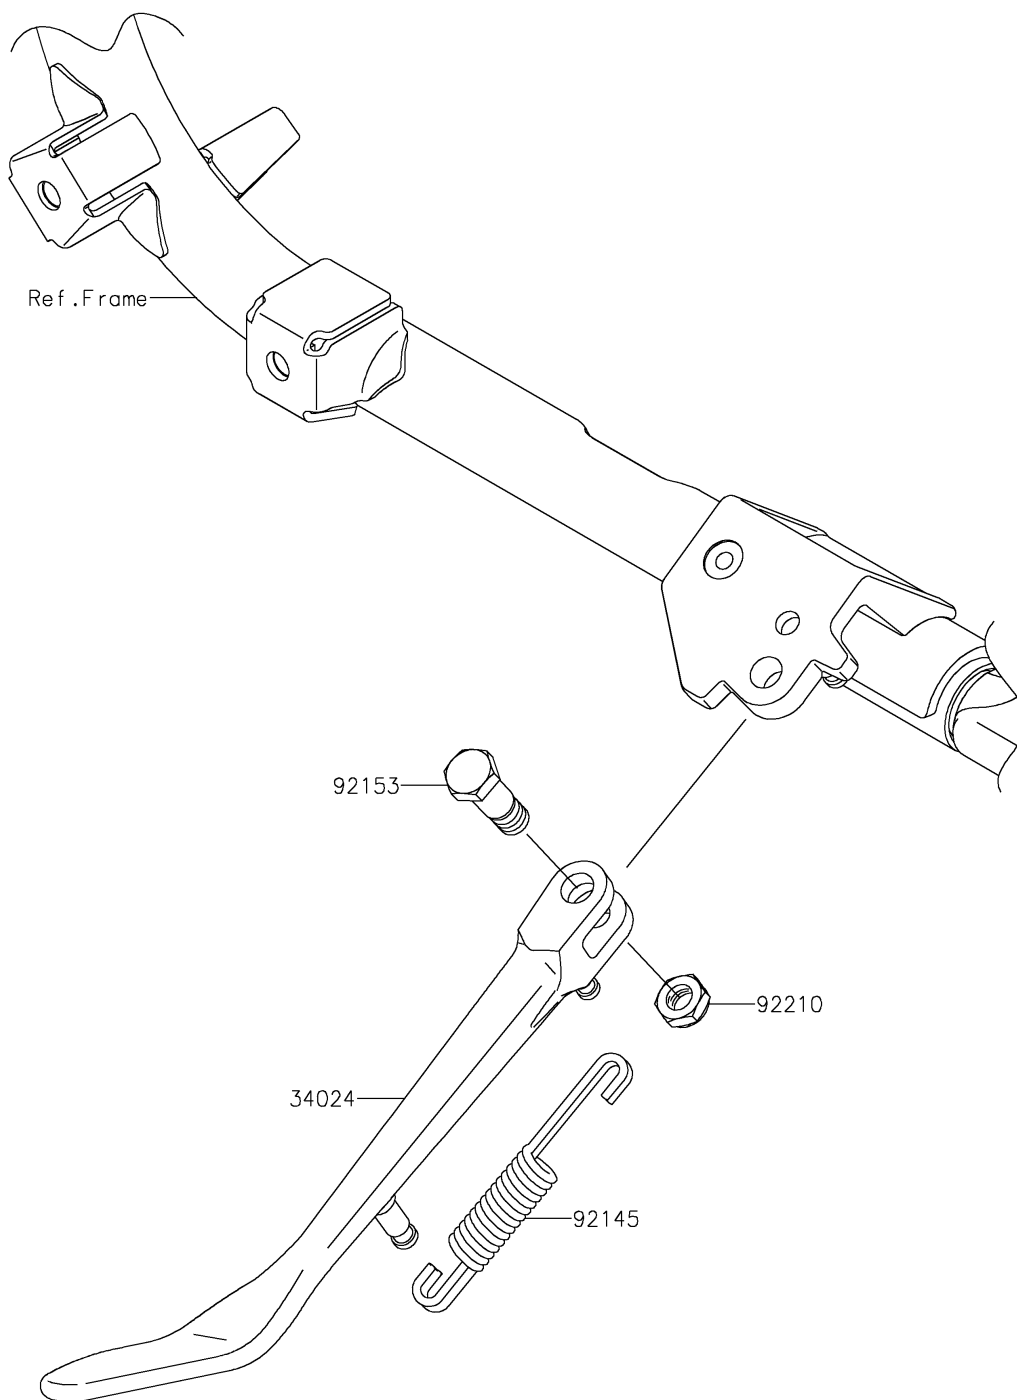

## PARTS DIAGRAM

Stand(s)

F2190

# 2020 VULCAN® 900 CLASSIC

## PARTS LIST

### Stand(s)

ITEM NAME	PART NUMBER	QUANTITY
STAND-SIDE (Ref # 34024)	34024-0083	1
SPRING,SIDE STAND (Ref # 92145)	92145-0687	1
BOLT,SIDE STAND,10MM (Ref # 92153)	92153-1416	1
NUT,LOCK,10MM (Ref # 92210)	92210-0784	1