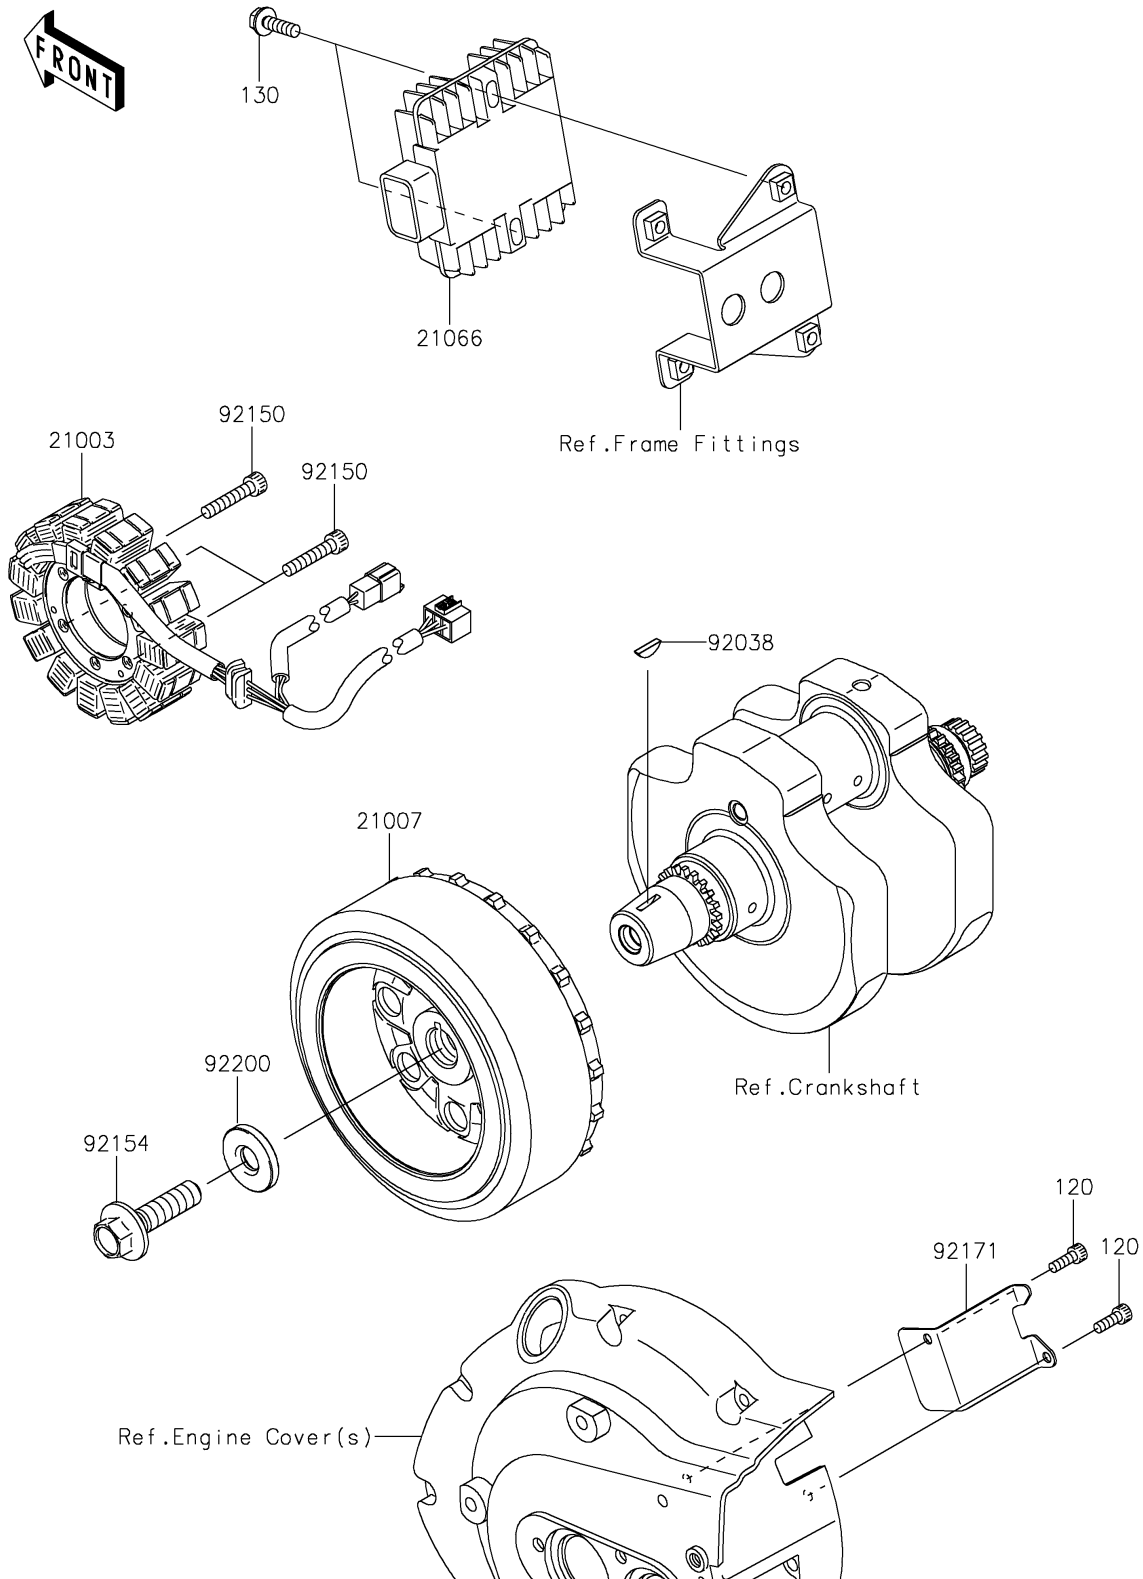

2020 VULCAN® 900 CLASSIC

PARTS DIAGRAM

Generator

E1810

2020 VULCAN® 900 CLASSIC

PARTS LIST

Generator

ITEM NAME	PART NUMBER	QUANTITY
BOLT-SOCKET,5X14 (Ref # 120)	120CA0514	2
BOLT-FLANGED,6X20 (Ref # 130)	130BB0620	2
STATOR (Ref # 21003)	21003-0053	1
ROTOR (Ref # 21007)	21007-0076	1
REGULATOR-VOLTAGE (Ref # 21066)	21066-0705	1
KEY,WOODRUFF (Ref # 92038)	92038-001	1
BOLT,SOCKET,6X30 (Ref # 92150)	92150-1433	3
BOLT,FLANGED,12X45 (Ref # 92154)	92154-1357	1
CLAMP (Ref # 92171)	92171-0563	1
WASHER,12X33X5 (Ref # 92200)	92200-0220	1