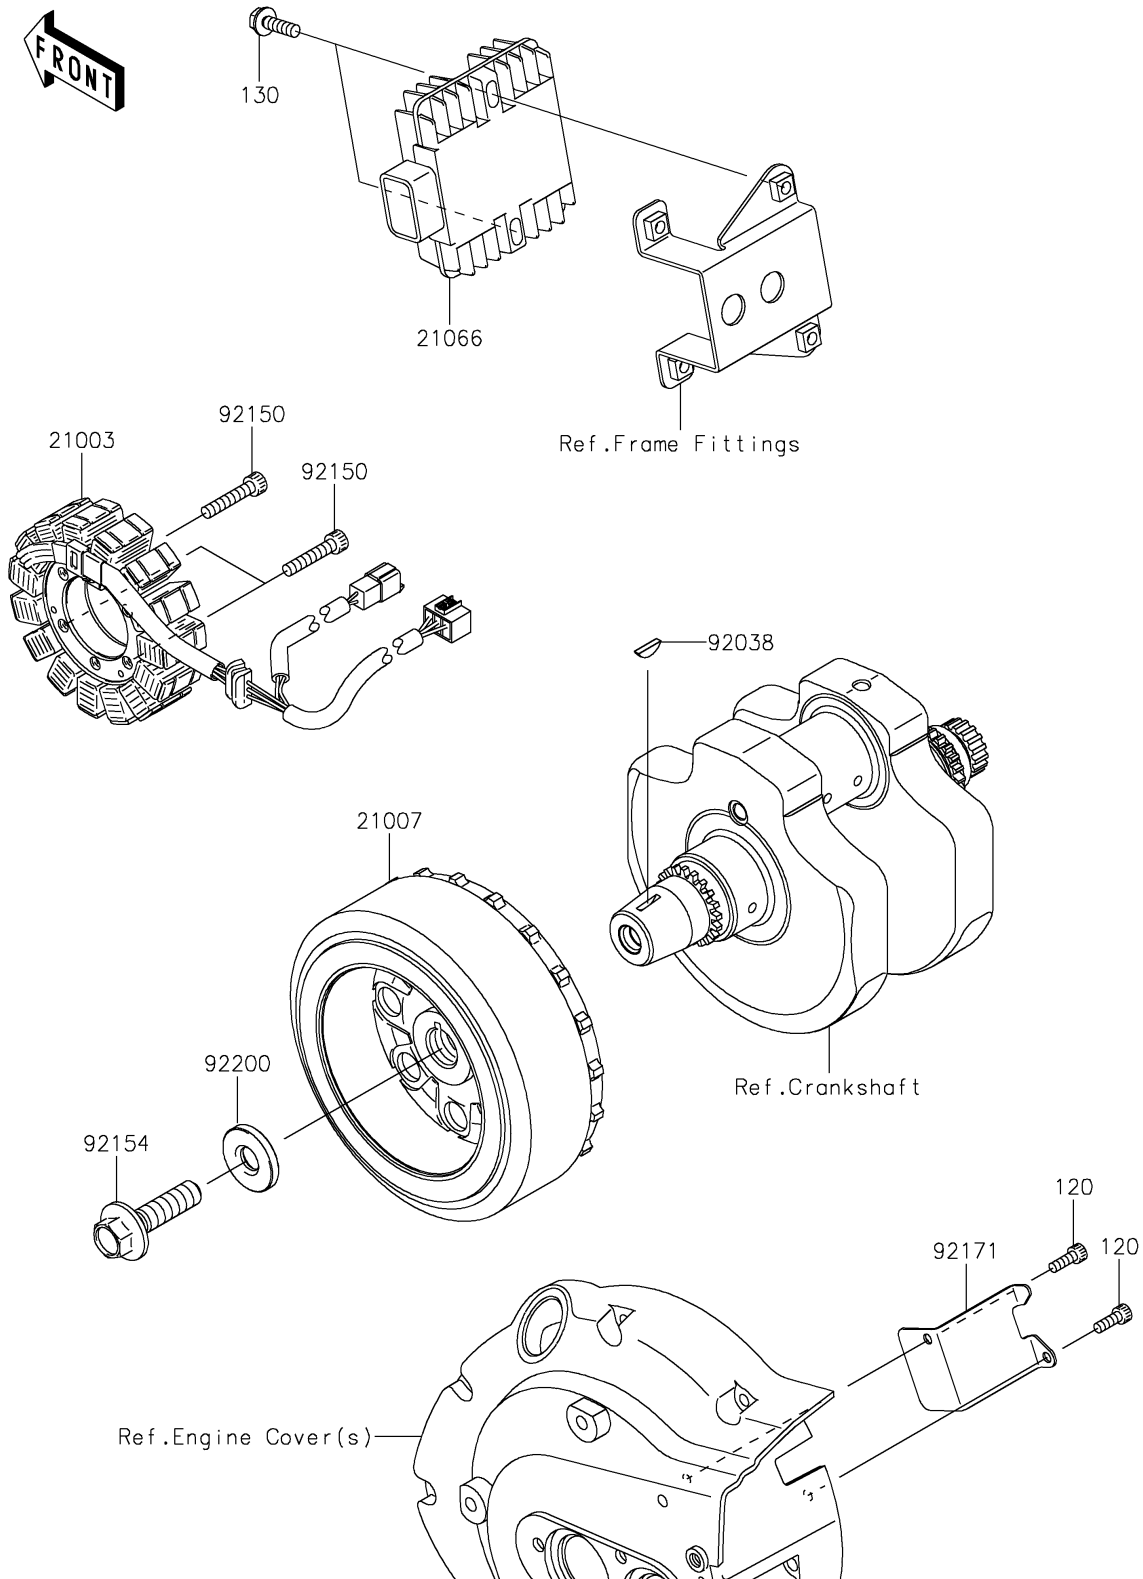

2020 VULCAN® 900 CLASSIC

PARTS DIAGRAM

Generator

E1810